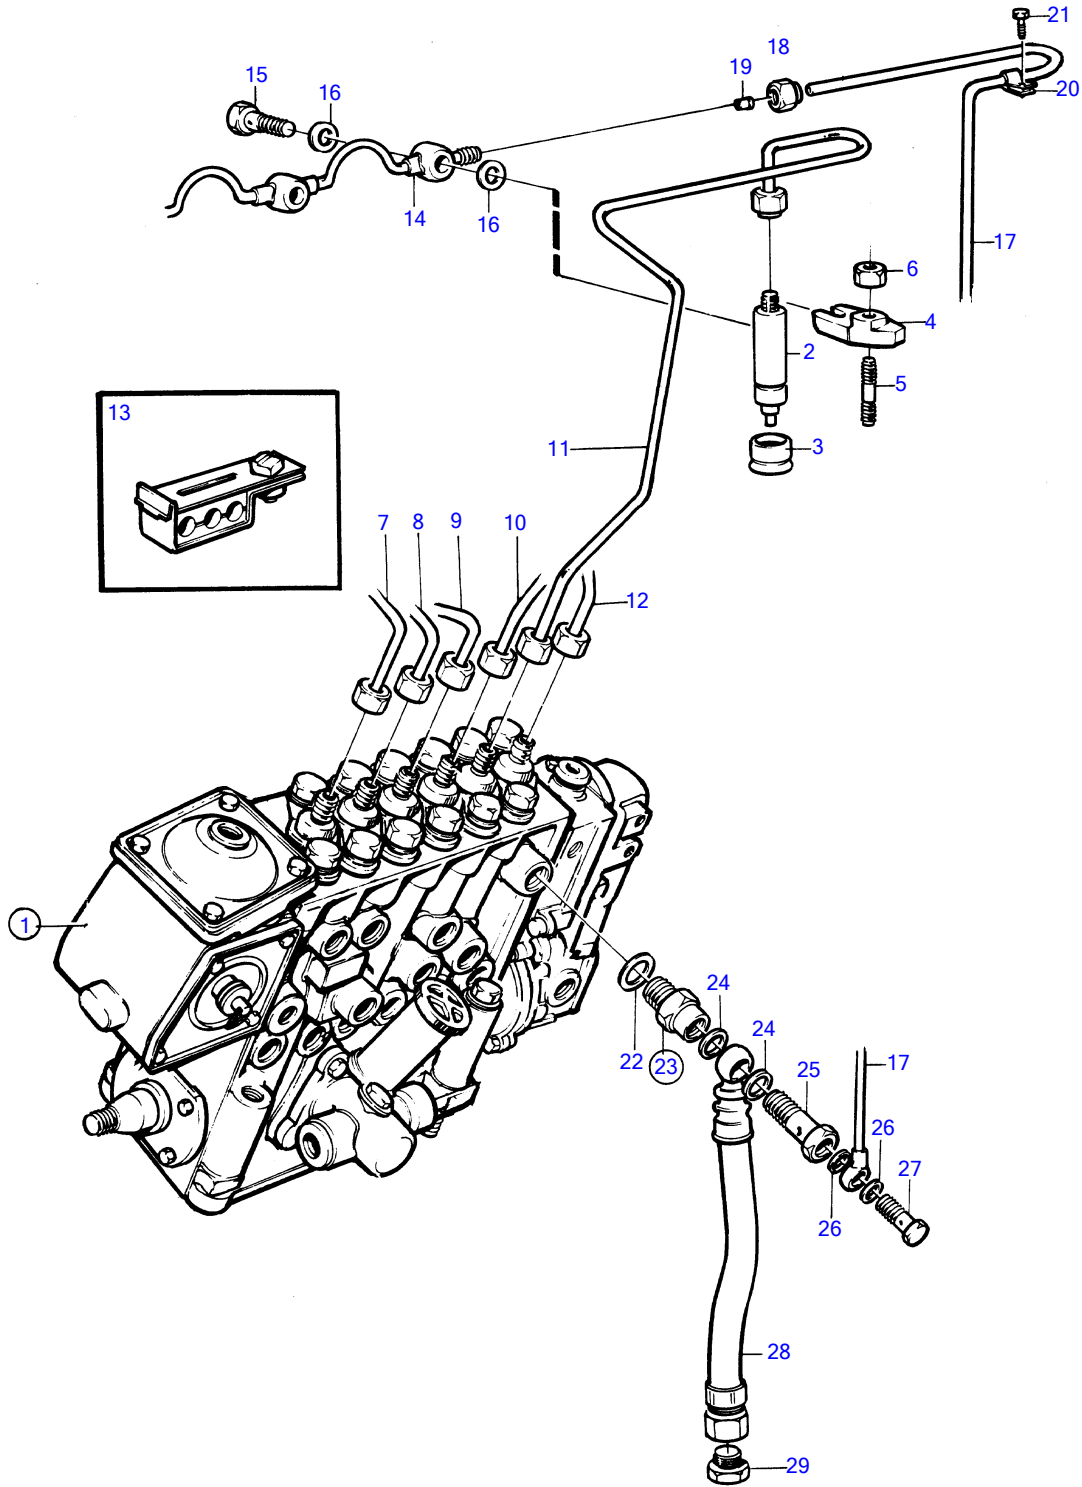

TAMD71B

15520

TAMD71B

REF	PART NO.	QTY	DESCRIPTION	SEE SEC.	NOTES
1		1	Injection pump	3579	
	864069	6	Injector		
	3803256	6	Injector, exch		
			*	2324	
2					
3	469455	6	Sealing ring		
4	469797	6	Yoke		
5	1545022	6	Stud		
6	971095	6	Flange nut		
7	849635	1	Pressure pipe		Cyl no 1
8	849636	1	Pressure pipe		Cyl no 2
9	849637	1	Pressure pipe		Cyl no 3
10	849638	1	Pressure pipe		Cyl no 4
11	849639	1	Pressure pipe		Cyl no 5
12	849640	1	Pressure pipe		Cyl no 6
13	8194351	6	Clamp		2 pipes
	8194352	1	Clamp		3 pipes
	8194353	1	Clamp		4 pipes
14	471605	1	Leak-off pipe		
15	74033	6	Hollow screw		
16	947620	12	Gasket		
17	3826368	1	Leak-off line		(848627)
18	956980	1	Fitting nut		
19	956966	1	Ferrule		
20	121563	1	Clamp		
21	967949	1	Flange screw		(965175)
22	969011	1	Gasket		
23	3825154	1	Overflow valve		
			* parts not sold separately		
24	969011	2	Gasket		
25	16496	1	Hollow screw		
26	947620	2	Gasket		
27	74033	1	Hollow screw		
28	3830312	1	Hose		
29	22753	1	Nipple		
30	861101	1	Banjo nipple		Alt
31	3825000	1	Hose nipple		Alt