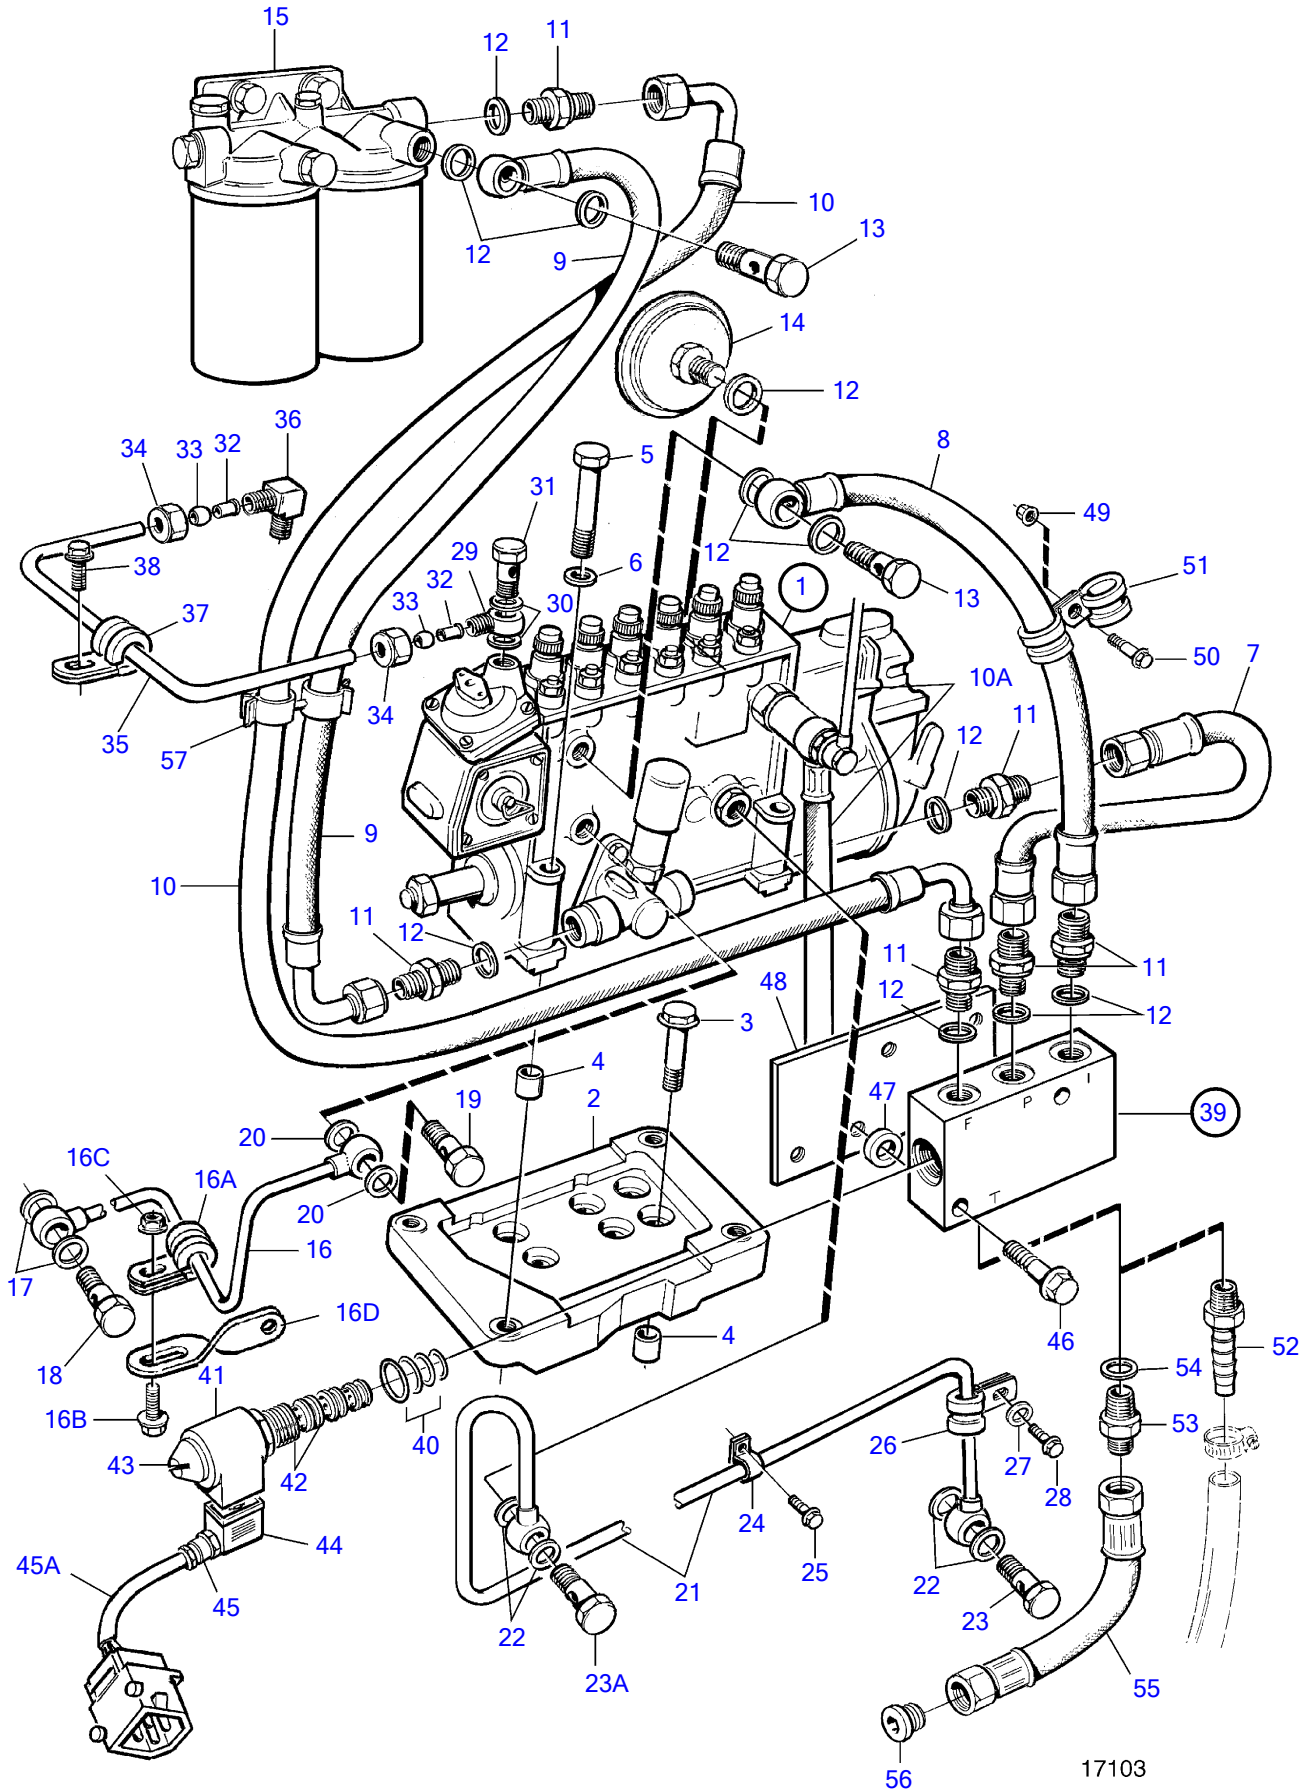

## TAMD73WJ-A

REF	PART NO.	QTY	DESCRIPTION	SEE SEC.	NOTES
1				3634	
	3825155	1	Injection pump		
	3803782	1	Injection pump, exch		
				3632	
2	(477773)	1	Shelf		Obsolete part
3	965185	4	Flange screw		
4	417588	2	Guide sleeve		
5	965189	4	Flange screw		
6	941908	4	Spring washer		
7	3830304	1	Hose		L=175mm
8	3830306	1	Hose		L=405mm
9	3830307	1	Hose		L=460mm
10	3830308	1	Hose		L=660mm
11	941754	6	Nipple		
12	969011	11	Gasket		
13	25167	2	Hollow screw		
14	477173	1	Pressure equalizer		
15		1	Fuel filter, with installation comps.	628	
16	477986	1	Oil pressure pipe		
16A	952623	1	Clamp		
16B	946544	1	Flange screw		
16C	945407	1	Flange nut		
16D	1136551	1	Anchorage		
17	11994	2	Gasket		
18	969299	1	Hollow screw		
19	48634	1	Hollow screw		
20	947281	2	Gasket		
21	865251	1	Oil return pipe		
22	969011	4	Gasket		
23	25167	1	Hollow screw		
	48634	1	Hollow screw		
24	940374	1	Clamp		
25	946440	1	Flange screw		
26	947191	1	Clamp		
27	190509	1	Washer		
28	946471	1	Flange screw		
29	945417	1	Banjo nipple		
30	11994	2	Gasket		
31	969299	1	Hollow screw		
32	944717	2	Support sleeve		
33	954364	2	Sleeve		
34	954356	2	Fitting nut		
35	945460	X	Tube		L=670mm
36	954385	1	Elbow nipple		
37	940374	1	Clamp		
38	946440	1	Flange screw		
39	866698	1	Valve		12V repl by 3828982
	866699	1	Valve		24V repl by 3828983
	3828982	1	Valve		Incl 4 ea nipple 941754 and 4 ea gasket 969011.
	3828983	1	Valve		Incl 4 ea nipple 941754 and 4 ea gasket 969011.
40	3825238	1	• Gasket		For 866698, 866699
	3828981	1	• Gasket kit		For 3828982, 3828983
41	3825239	1	• Magnet		12V
	3825240	1	• Magnet		24V
42	3825235	1	• Valve		For 866698, 866699
	3828979	1	• Valve		For 3828982, 3828983
43		1	• Nut		
44	866664	1	Housing		
45	844576	1	Grommet		
46	947760	2	Flange screw		
47	191172	2	Washer		
48		1	Bracket	2221	
49	949278	3	Flange lock nut		