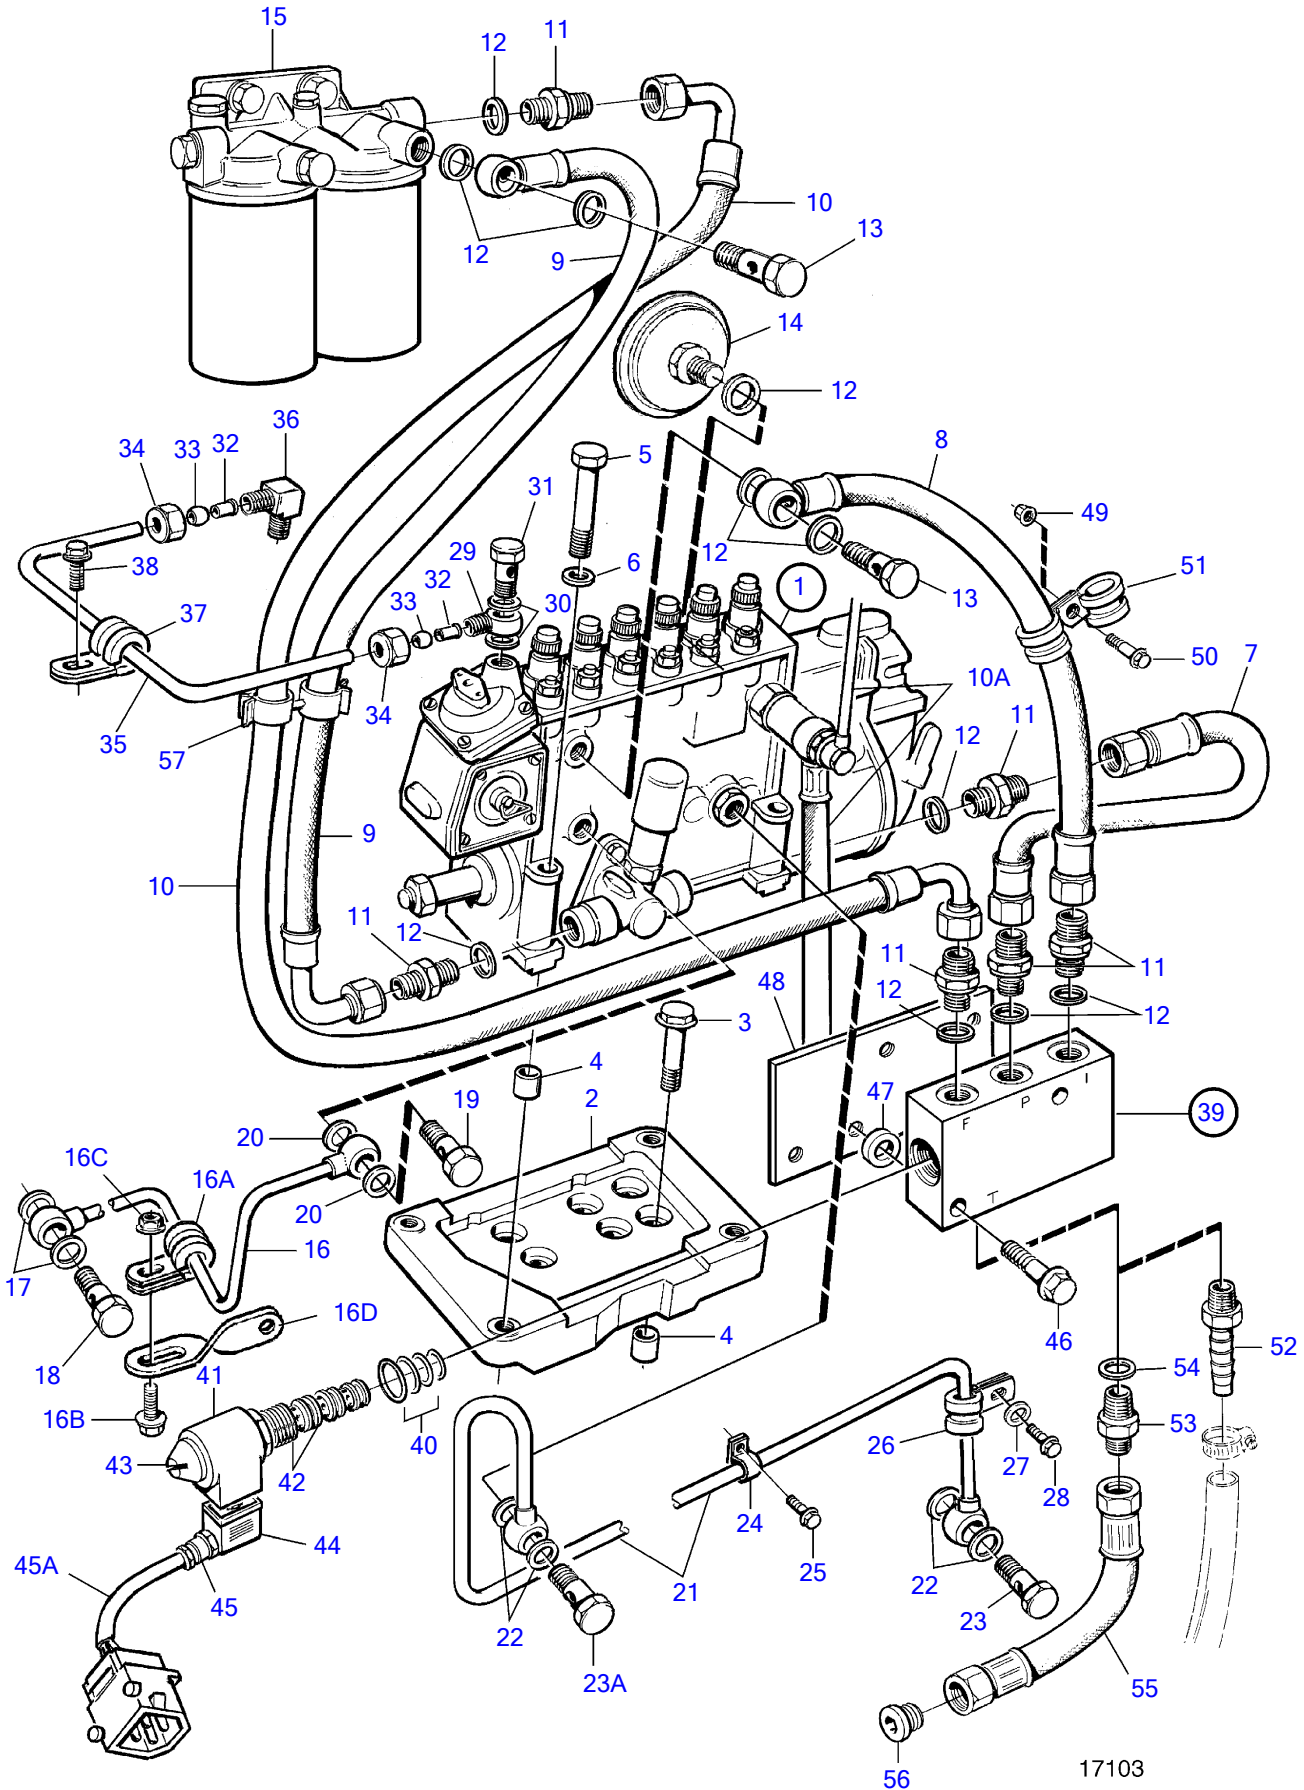

TAMD71B

TAMD71B

REF	PART NO.	QTY	DESCRIPTION	SEE SEC.	NOTES
1	864068	1	Injection pump		
	3803771	1	Injection pump, exch		
			•		
			•	3634	
			•		
			•	3632	
2	(477773)	1	Shelf		Obsolete part
3	965185	4	Flange screw		
4	417588	2	Guide sleeve		
5	965189	4	Flange screw		
6	941908	4	Spring washer		
7	3830304	1	Hose		L=175mm
8	3830306	1	Hose		L=405mm
9	3830307	1	Hose		L=460mm
10	3830308	1	Hose		L=660mm
10A			Leak-off line, fuel hose connecting	3621	
11	941754	6	Nipple		
12	969011	11	Gasket		
13	25167	2	Hollow screw		
14	477173	1	Pressure equalizer		
15		1	Fuel filter, with installation comps.	628	
16	477986	1	Oil pressure pipe		
16A	952623	1	Clamp		
16B	946544	1	Flange screw		
16C	945407	1	Flange nut		
16D	1136551	1	Anchorage		
17	11994	2	Gasket		
18	969299	1	Hollow screw		
19	48634	1	Hollow screw		
20	947281	2	Gasket		
21	3826927	1	Oil return pipe		
22	969011	4	Gasket		
23	25167	1	Hollow screw		
23A	25167	1	Hollow screw		
24	18387	1	Clamp		
25	944926	1	Flange screw		
26	942542	1	Clamp		
27	190509	1	Washer		
28	946471	1	Flange screw		
29	945417	1	Banjo nipple		
30	11994	2	Gasket		
31	969299	1	Hollow screw		
32	944717	2	Support sleeve		
33	954364	2	Sleeve		
34	954356	2	Fitting nut		
35	945460	X	Tube		L=750mm
36	954385	1	Elbow nipple		
37	940374	1	Clamp		
38	946440	1	Flange screw		
39	866698	1	Valve		12V repl by 3828982
	866699	1	Valve		24V repl by 3828983
	3828982	1	Valve		Incl 4 ea nipple 941754 and 4 ea gasket 969011.
	3828983	1	Valve		Incl 4 ea nipple 941754 and 4 ea gasket 969011.
40	3825238	1	• Gasket		For 866698, 866699
	3828981	1	• Gasket kit		For 3828982, 3828983
41	3825239	1	• Magnet		12V
	3825240	1	• Magnet		24V
42	3825235	1	• Valve		For 866698, 866699
	3828979	1	• Valve		For 3828982, 3828983
43		1	• Nut		
44	866664	1	Housing		
45	844576	1	Grommet		
45A	866927	1	Cable kit		