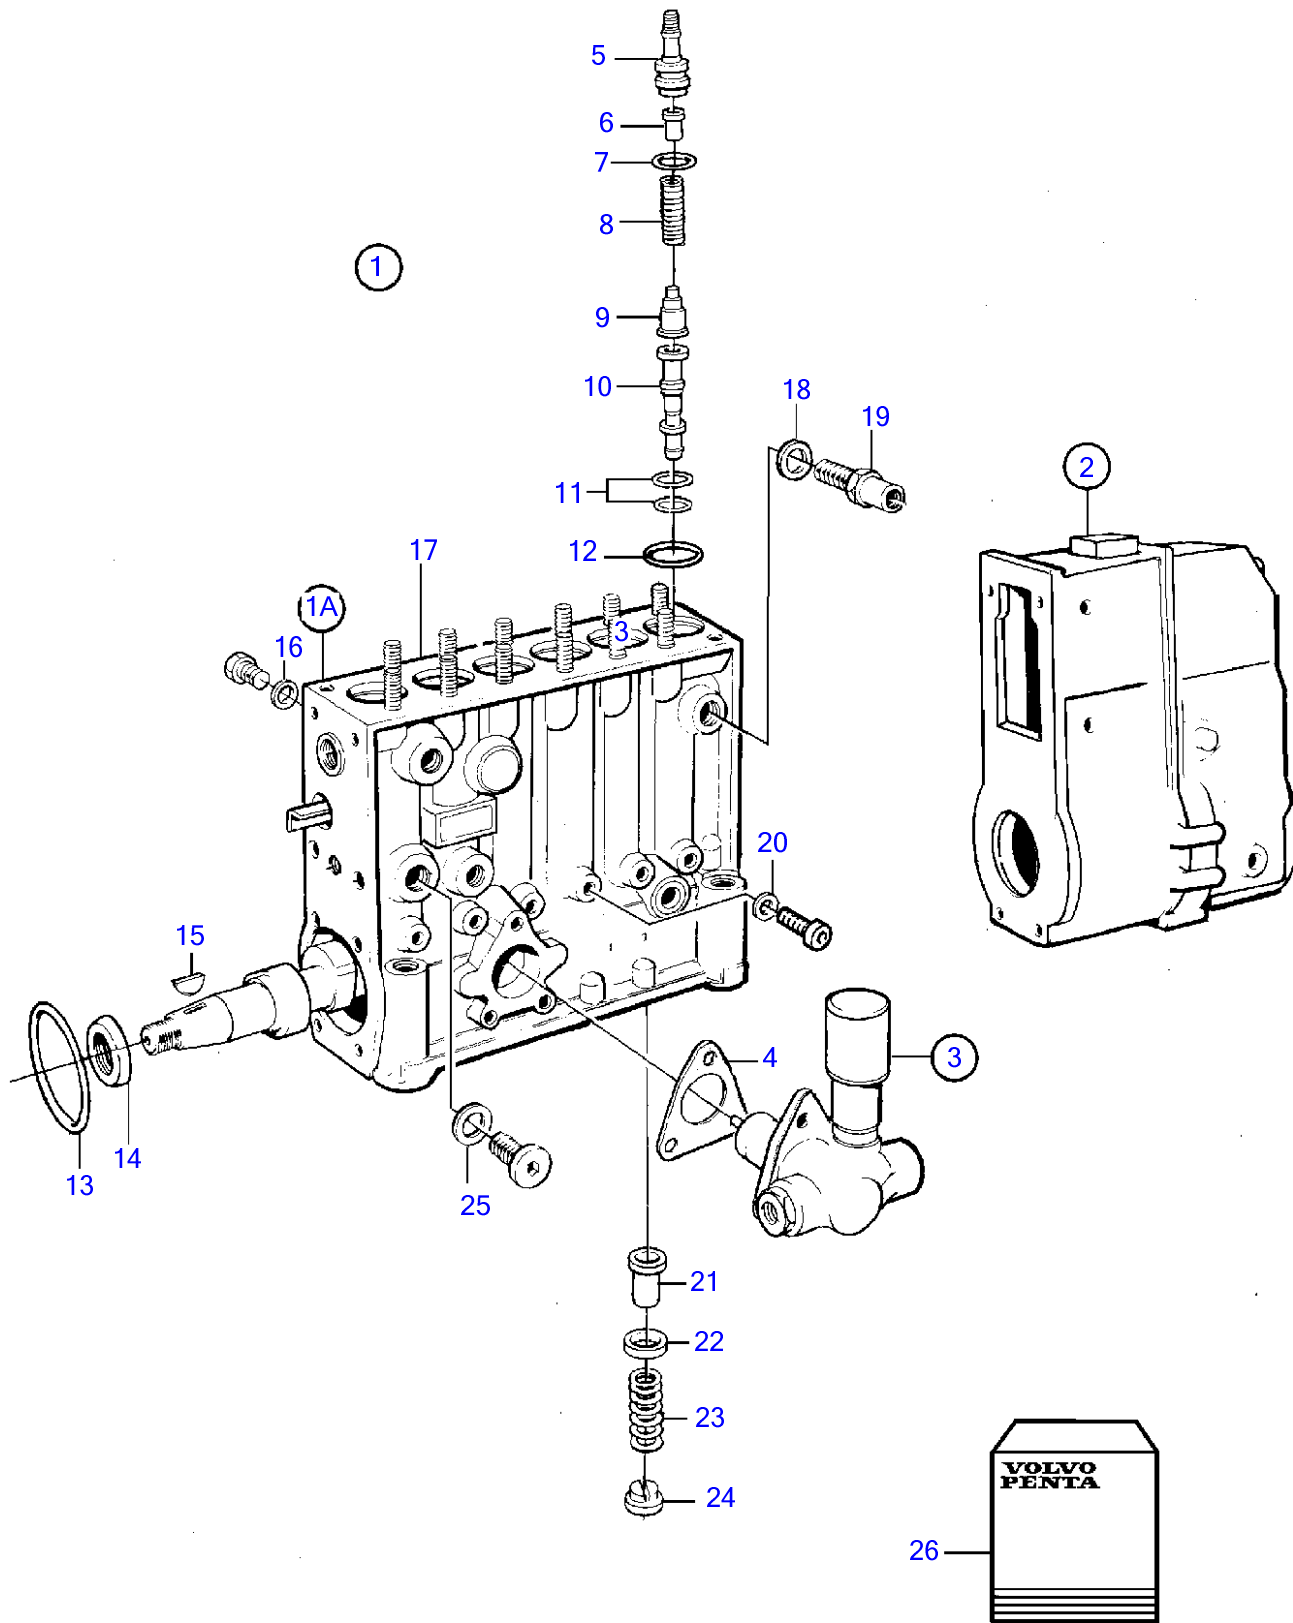

TAMD73WJ-A

TAMD73WJ-A

REF	PART NO.	QTY	DESCRIPTION	SEE SEC.	NOTES
1	3825155	1	Injection pump		
	3803782	1	Injection pump, exch		
1A		1	• Injection pump		
2	866559	1	• • Governor		Smoke limiter not specified.
			• • •		
			•	3620	
3	863474	1	• • Feed pump		
			• • •		
			•	460	
4	863370	1	• • Gasket		(6232208)
5	1699452	6	• • Delivery valve retai		
6	1699453	6	• • Peg		
7	862400	6	• • O-ring		
8	1699454	6	• • Compression spring		
9	3825836	6	• • Valve		
10	3825931	6	• • Pump element tappet		
11	240422	12	• • O-ring		
12	1699458	6	• • Sealing ring		
13	862423	1	• • O-ring		
14	3825543	1	• • Sealing ring		
15	35168	1	• • Key		
16	969011	1	• • Gasket		
17		1	• • Housing		
18	969011	1	• • Gasket		
19	479775	1	• • Overflow valve		For engine without electric fuel stop valve.
	3825154	1	• • Overflow valve		For engine with electric fuel stop valve.
20		6	• • Gasket		
21	862406	6	• • Control sleeve		
22	239984	6	• • Spring disc		
23	(1699465)	6	• • Compression spring		Obsolete part
24	862408	6	• • Spring disc		
25	240017	6	• • Gasket		
26	862425	1	Spare parts kit		