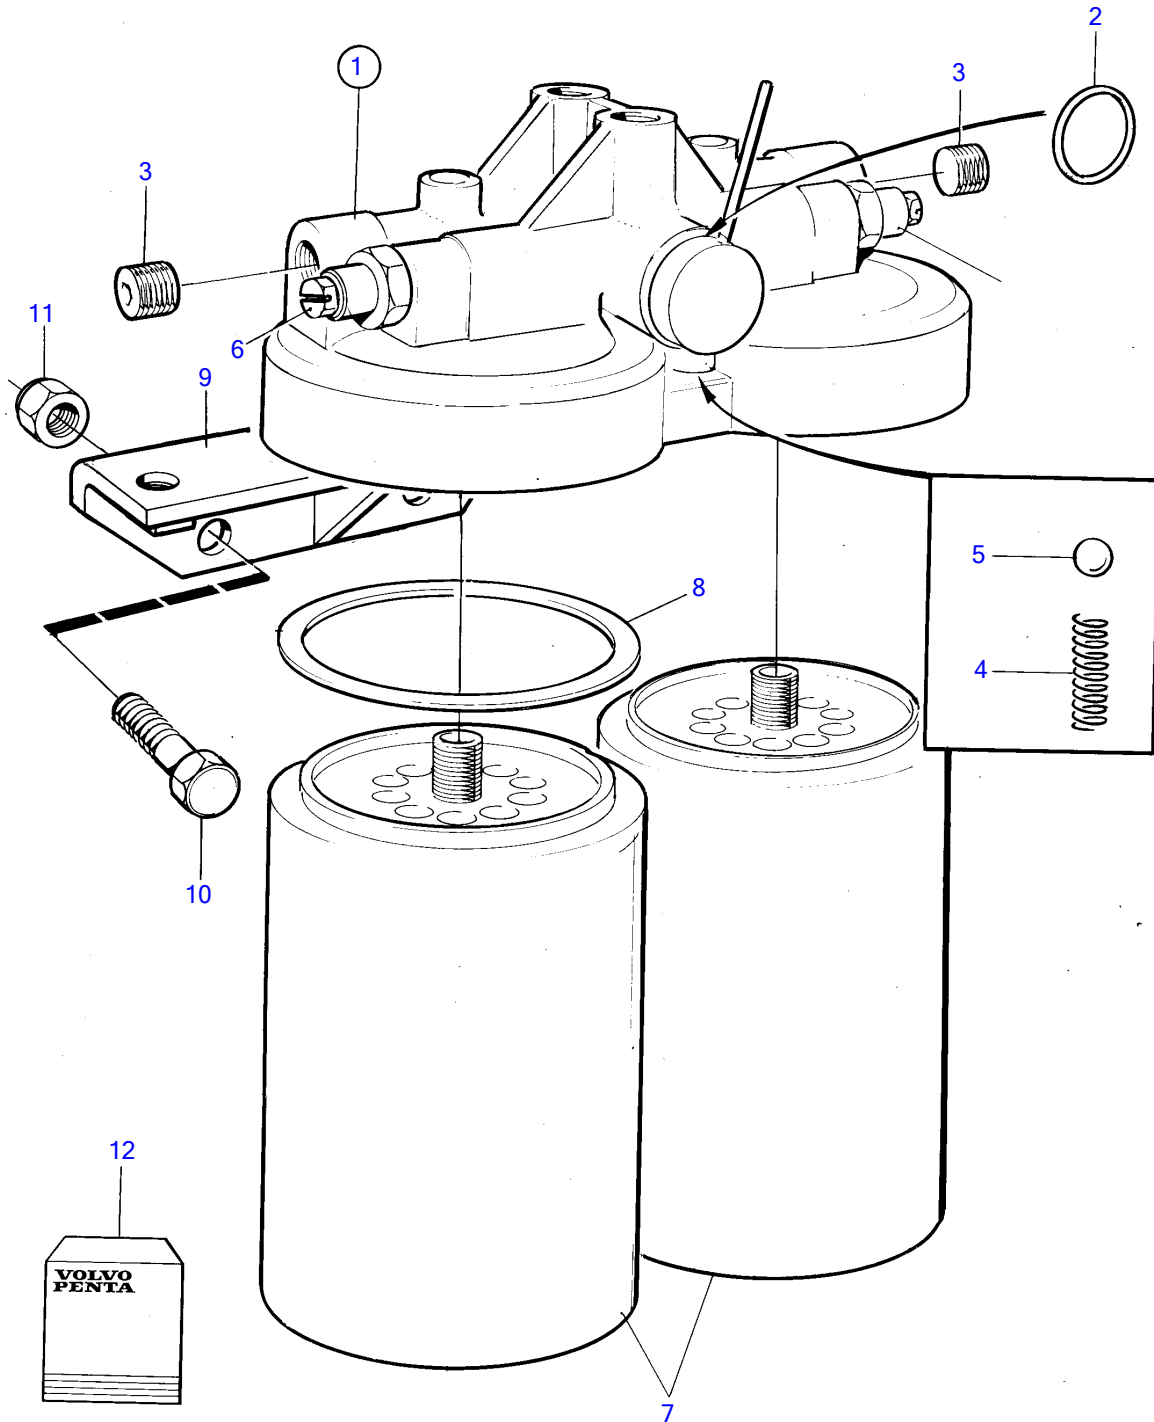

TAMD71B

16120

TAMD71B

REF	PART NO.	QTY	DESCRIPTION	NOTES
1	864399	1	Fuel filter	
2		2	• O-ring	
3	968062	2	• Plug	
4		1	• Compression spring	
5		1	• Ball	
6		2	• Bleeder screw	
7	864315	2	Filter	
8		2	• Gasket	
9	(864490)	1	Bracket	Obsolete part
10	946329	2	Flange screw	
11	955783	2	Hexagon nut	
12	876187	1	Repair kit	
	876194	1	Screw kit	