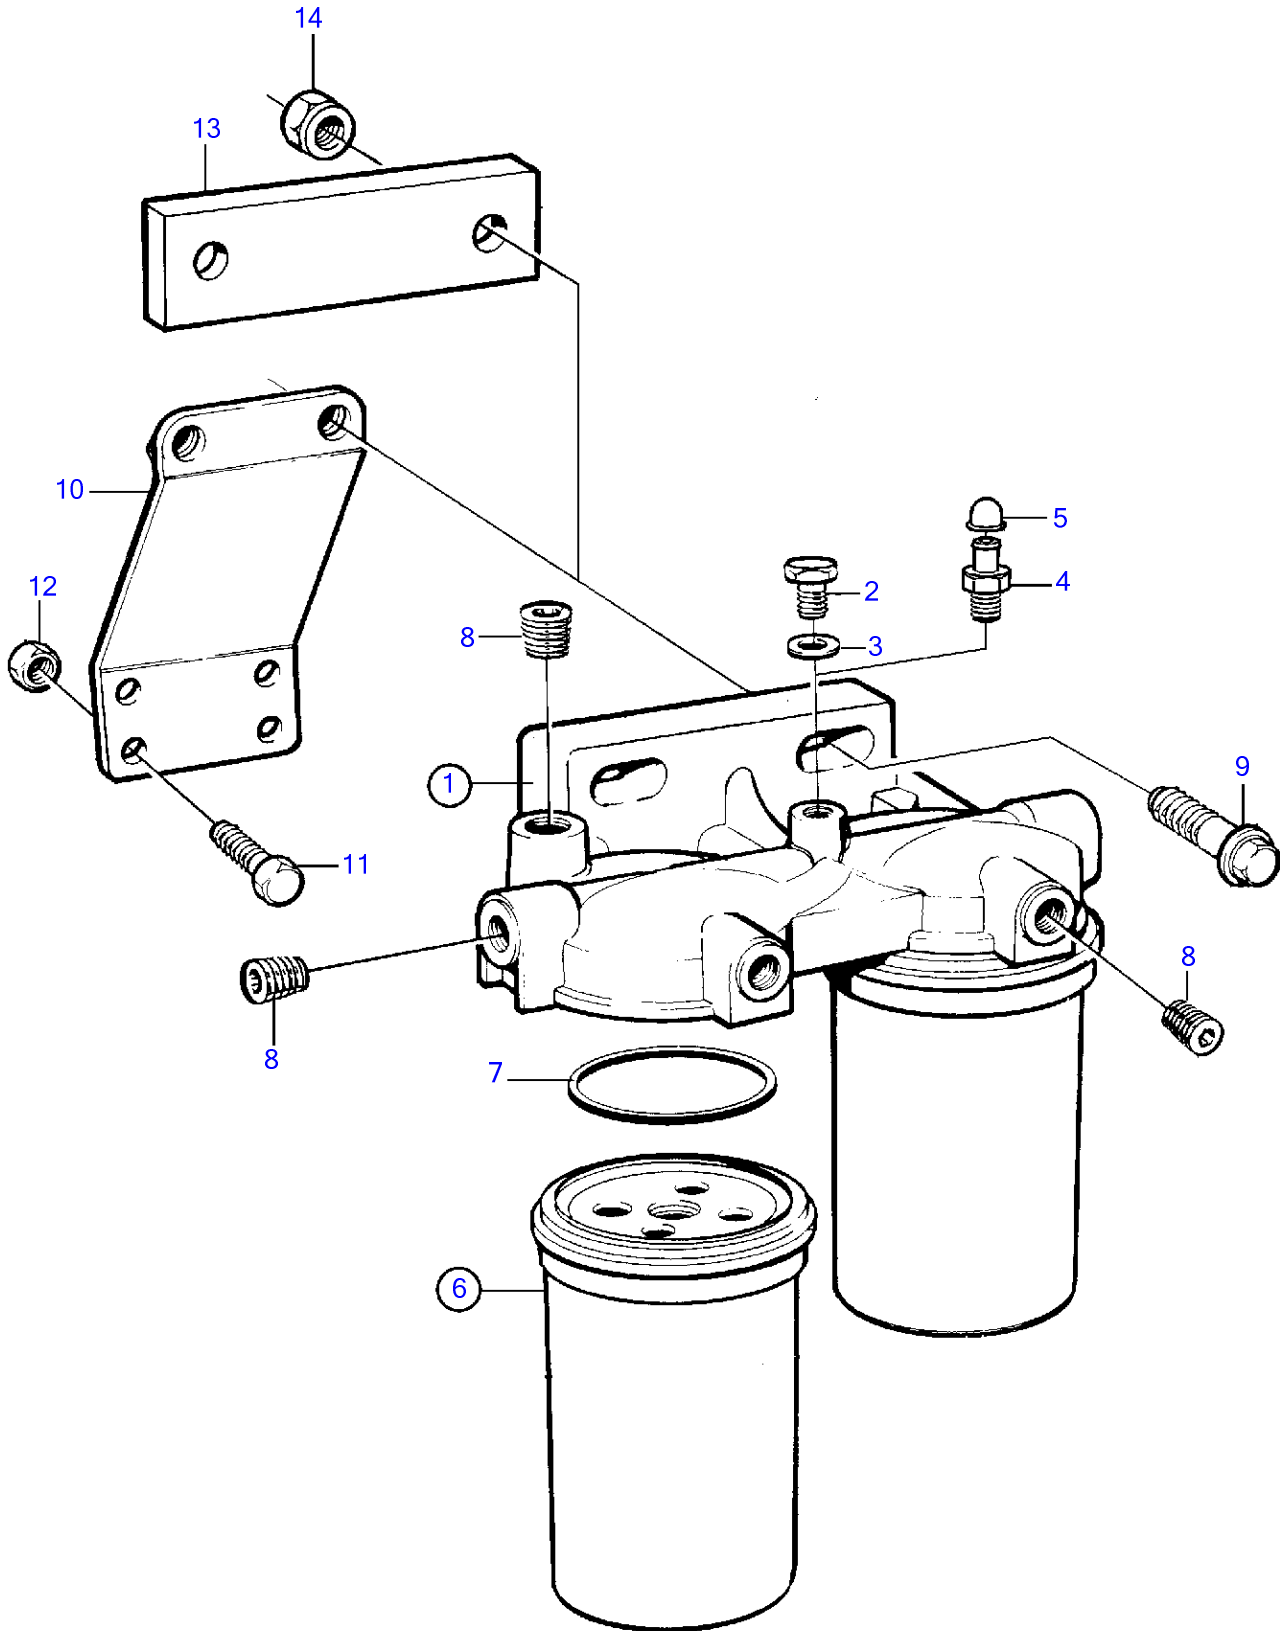

TAMD71B, TAMD73WJ-A

TAMD71B, TAMD73WJ-A

REF	PART NO.	QTY	DESCRIPTION	NOTES
1	8194541	1	Fuel filter housing	
4	1330191	1	• Tap	
5		1	• Protecting cover	
6	3825133	2	Fuel filter	(466987)
7		2	• Gasket	
8	968062	3	Plug	
9	946752	2	Flange screw	Alt, L=35mm
	965186	2	Flange screw	Alt, L=50mm
13	865262	1	Spacer	SNXXXXXXXXXX/52043-
14	971071	2	Hexagon nut	