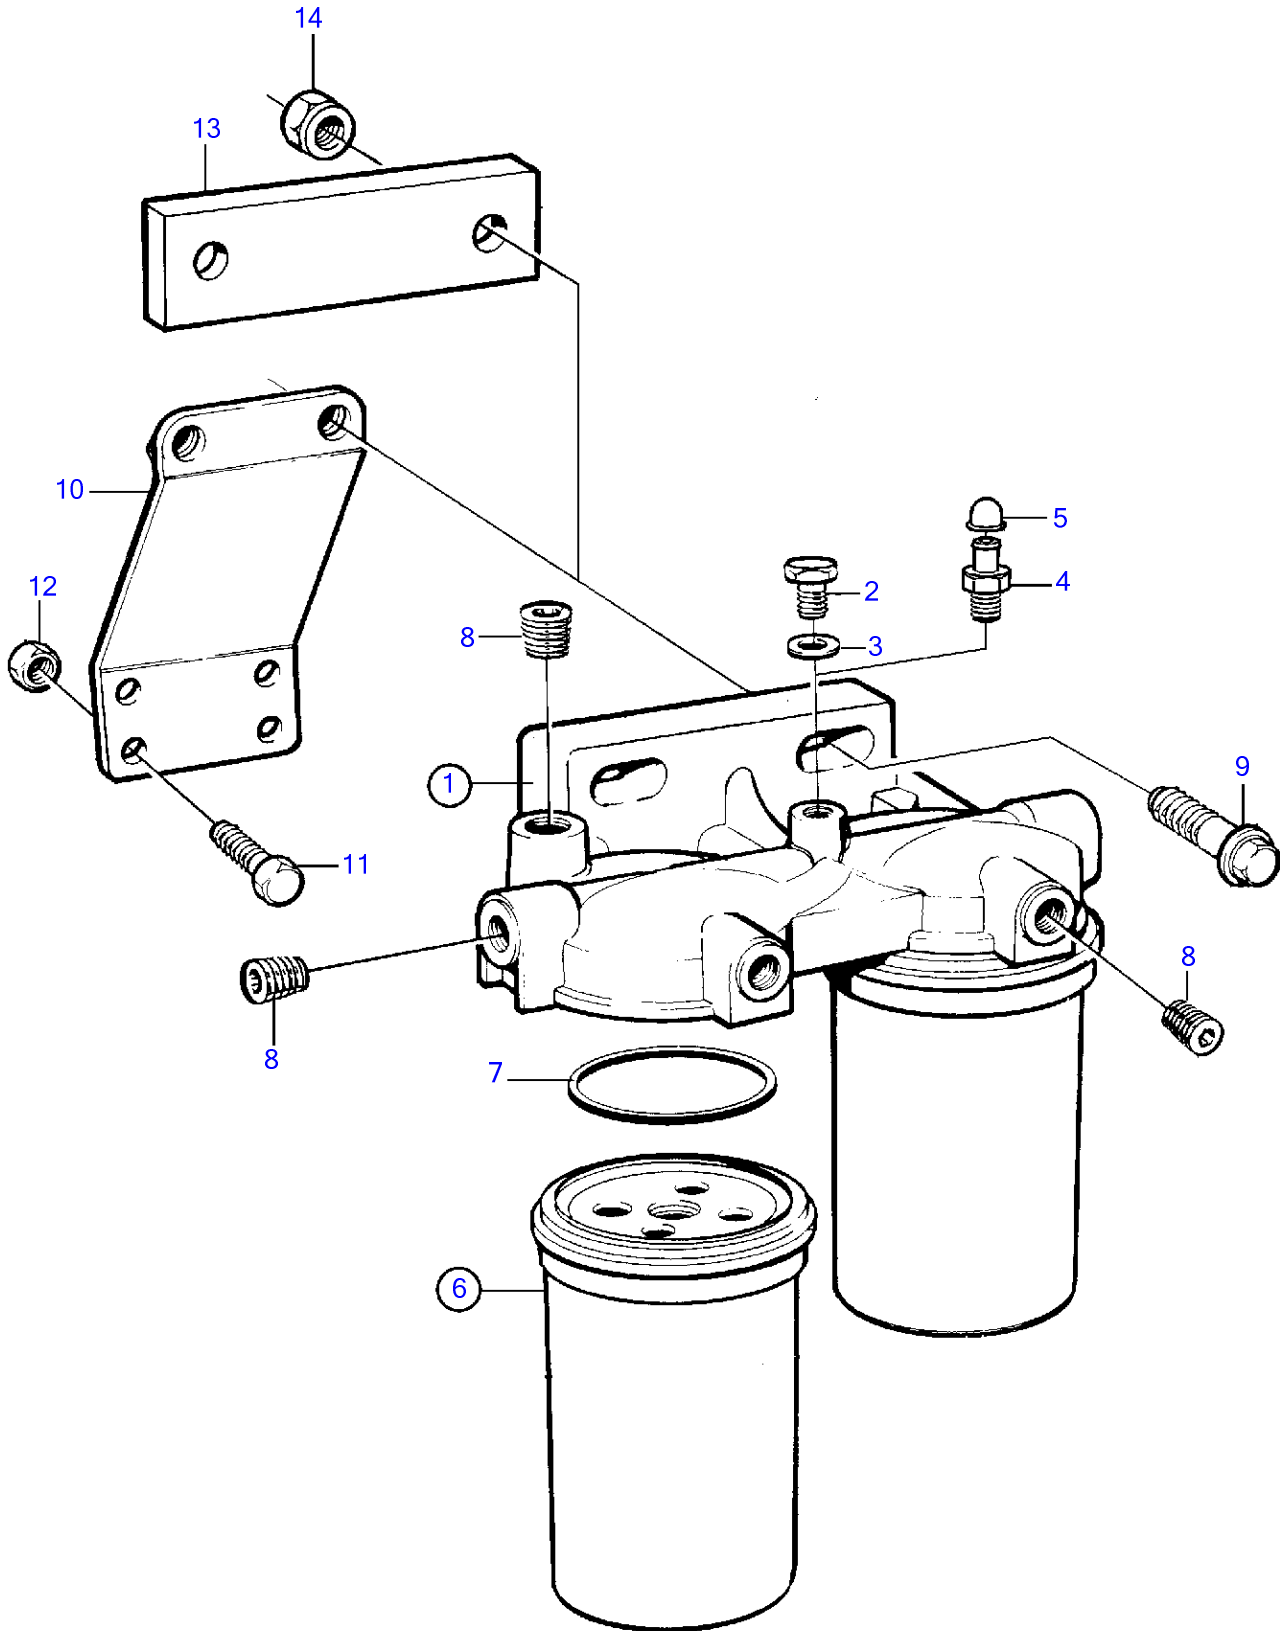

TAMD71B, TAMD73WJ-A

TAMD71B, TAMD73WJ-A

REF	PART NO.	QTY	DESCRIPTION	NOTES
1	471172	1	Filter housing	Replaced by 1676832
	1676832	1	Housing	Repl by 8194541
2	471177	1	• Hollow screw	M8
	240664	1	• Bleeder screw	M6, alt
3	947620	1	• Gasket	
6	3825133	2	Fuel filter	(466987)
7		2	• Gasket	
8	968062	3	Plug	
9	946752	2	Flange screw	Alt, L=35mm
	965186	2	Flange screw	Alt, L=50mm
10	847841	1	Bracket	SN-XXXXXXXXXX/52042
11	946329	2	Flange screw	(973083)
12	955783	2	Hexagon nut	
13	865262	1	Spacer	SNXXXXXXXXXX/52043-
14	971071	2	Hexagon nut	