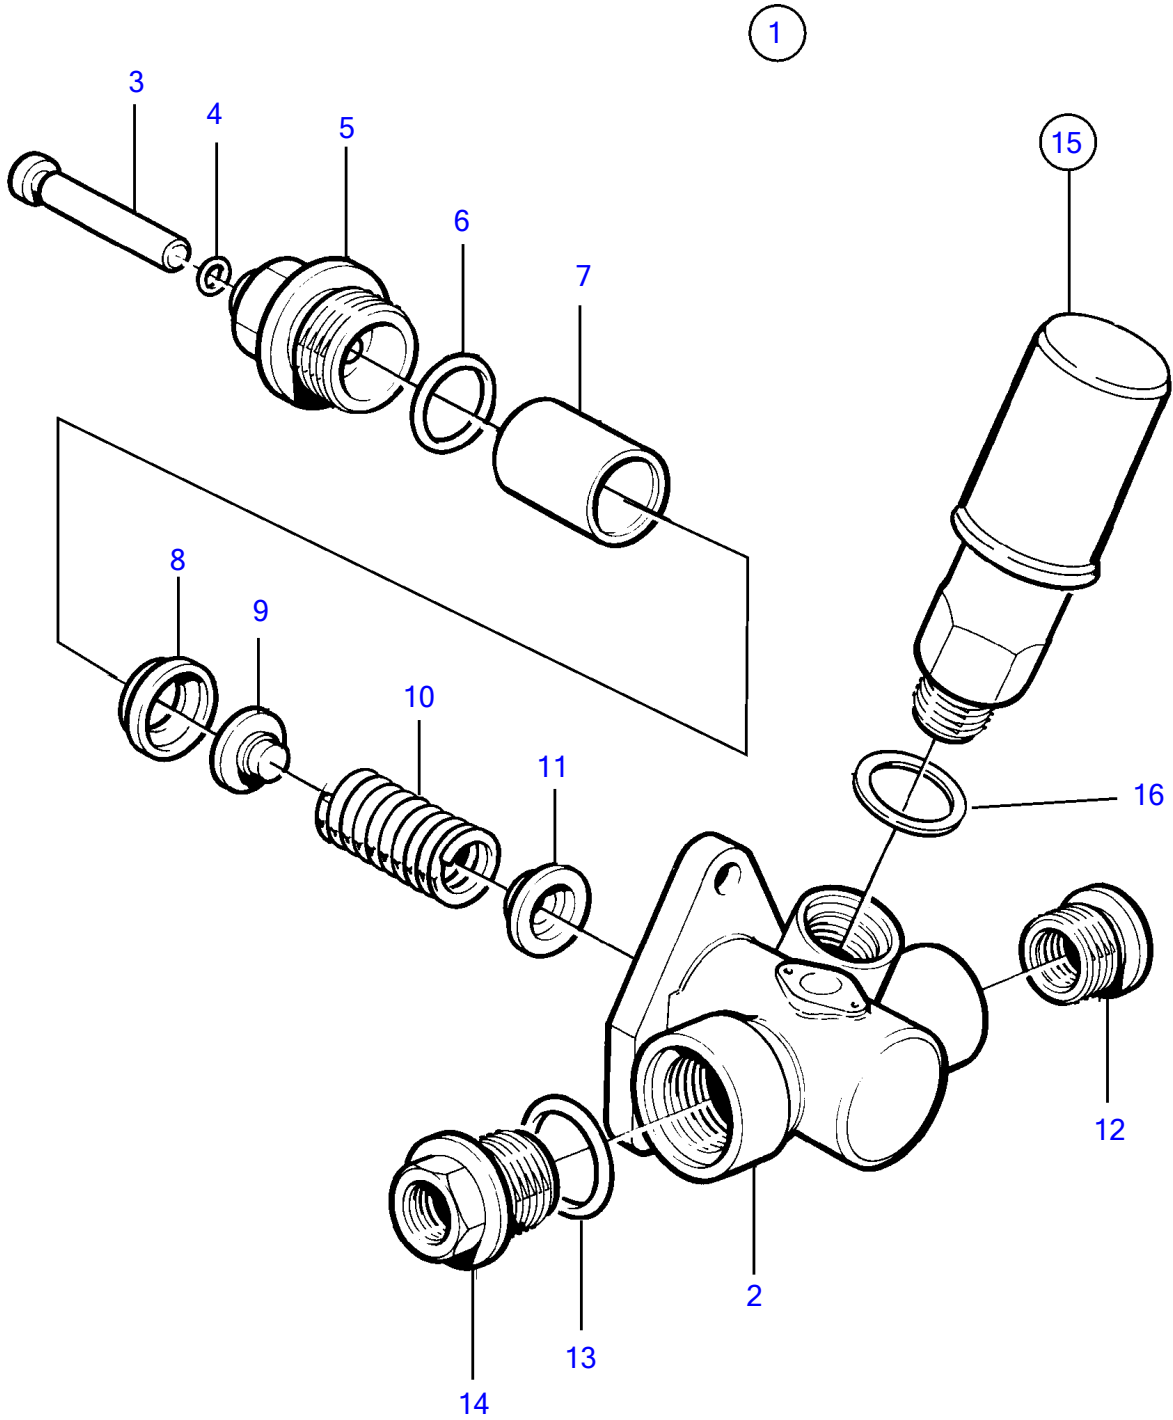

TAMD71B, TAMD73P-A, TAMD73WJ-A

TAMD71B, TAMD73P-A, TAMD73WJ-A

| REF | PART NO. | QTY | DESCRIPTION   | NOTES           |
|-----|----------|-----|---------------|-----------------|
| 1   | 244825   | 1   | Feed pump     |                 |
| 2   |          | 1   | • Housing     |                 |
| 3   | 244826   | 1   | • Push rod    |                 |
| 4   | 244829   | 1   | • O-ring      |                 |
| 5   | 244827   | 1   | • Housing     |                 |
| 6   | 244828   | 1   | • O-ring      |                 |
| 7   | 244831   | 1   | • Piston      |                 |
| 8   | 11706665 | 1   | • Spacer ring | (244835)        |
| 9   | 244834   | 1   | • Valve       |                 |
| 10  | 244832   | 1   | • Spring      |                 |
| 11  | 244833   | 2   | • Spring disc |                 |
| 12  | 244836   | 1   | • Bushing     |                 |
| 13  | 244838   | 1   | • O-ring      |                 |
| 14  | 244837   | 1   | • Fitting     |                 |
| 15  | 3826073  | 1   | • Hand pump   | (76703,1698348) |
| 16  | 240572   | 1   | • • Gasket    |                 |