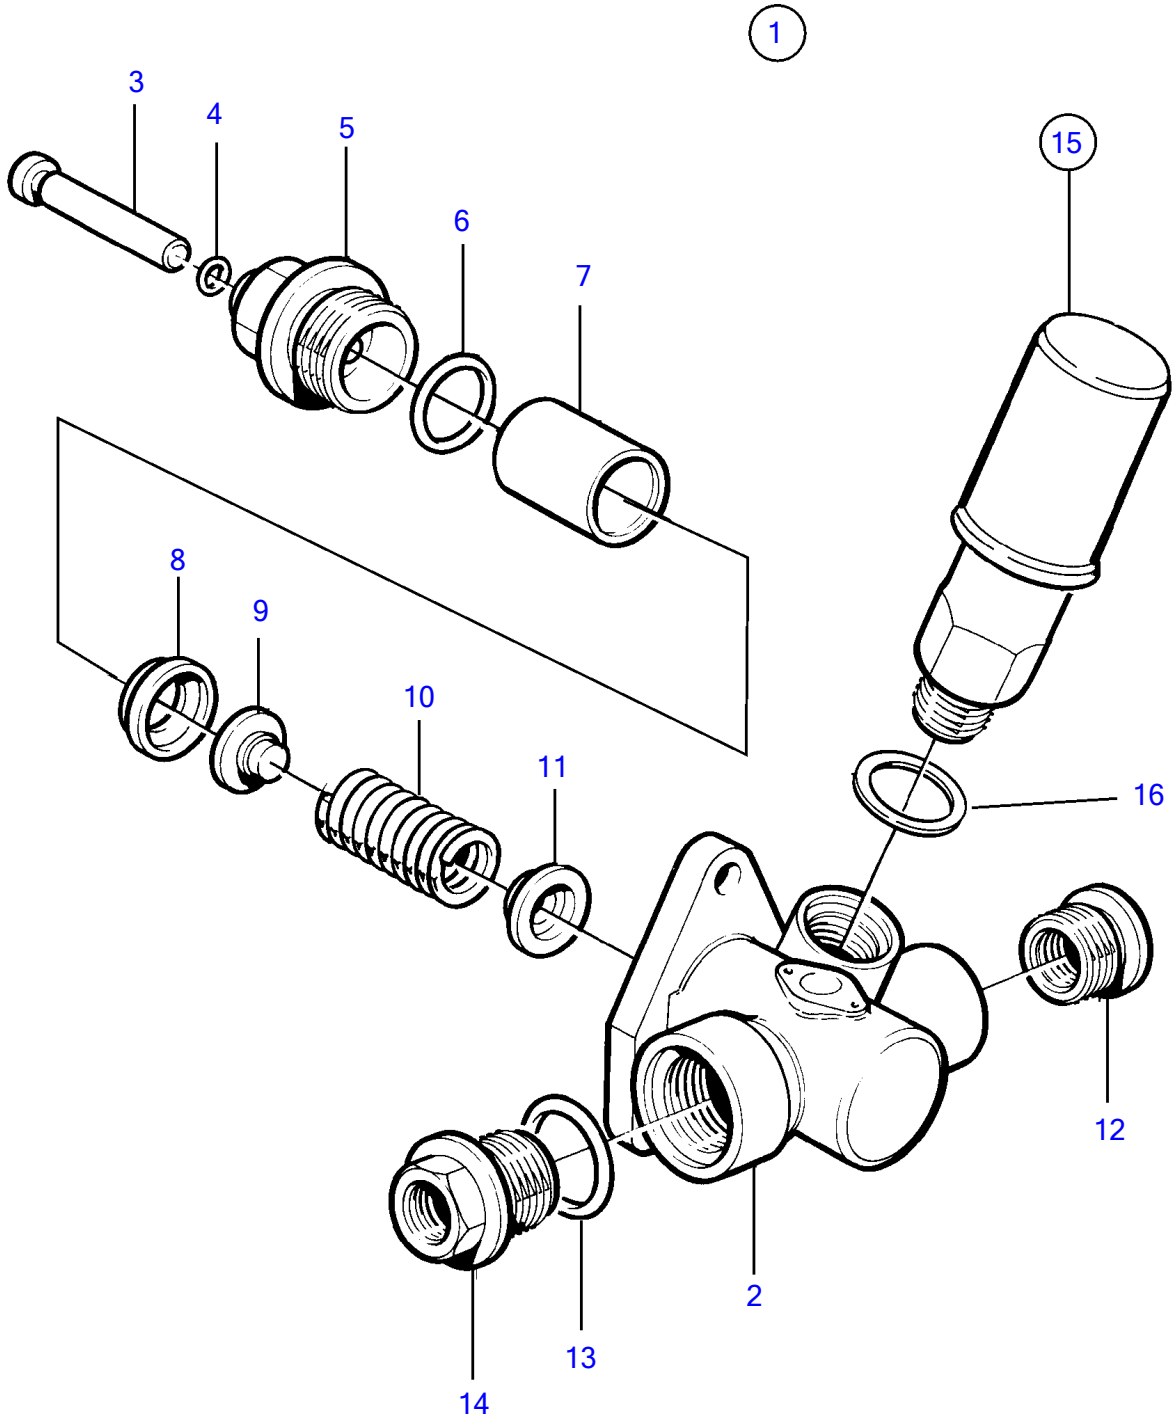

TAMD71B, TAMD73P-A, TAMD73WJ-A

TAMD71B, TAMD73P-A, TAMD73WJ-A

| REF | PART NO. | QTY | DESCRIPTION   | NOTES           |
|-----|----------|-----|---------------|-----------------|
| 1   | 244825   | 1   | Feed pump     |                 |
| 2   |          | 1   | • Housing     |                 |
| 3   | 244826   | 1   | • Push rod    |                 |
| 4   | 244829   | 1   | • O-ring      |                 |
| 5   | 244827   | 1   | • Housing     |                 |
| 6   | 244828   | 1   | • O-ring      |                 |
| 7   | 244831   | 1   | • Piston      |                 |
| 8   | 11706665 | 1   | • Spacer ring | (244835)        |
| 9   | 244834   | 1   | • Valve       |                 |
| 10  | 244832   | 1   | • Spring      |                 |
| 11  | 244833   | 2   | • Spring disc |                 |
| 12  | 244836   | 1   | • Bushing     |                 |
| 13  | 244838   | 1   | • O-ring      |                 |
| 14  | 244837   | 1   | • Fitting     |                 |
| 15  | 3826073  | 1   | • Hand pump   | (76703,1698348) |
| 16  | 240572   | 1   | • • Gasket    |                 |