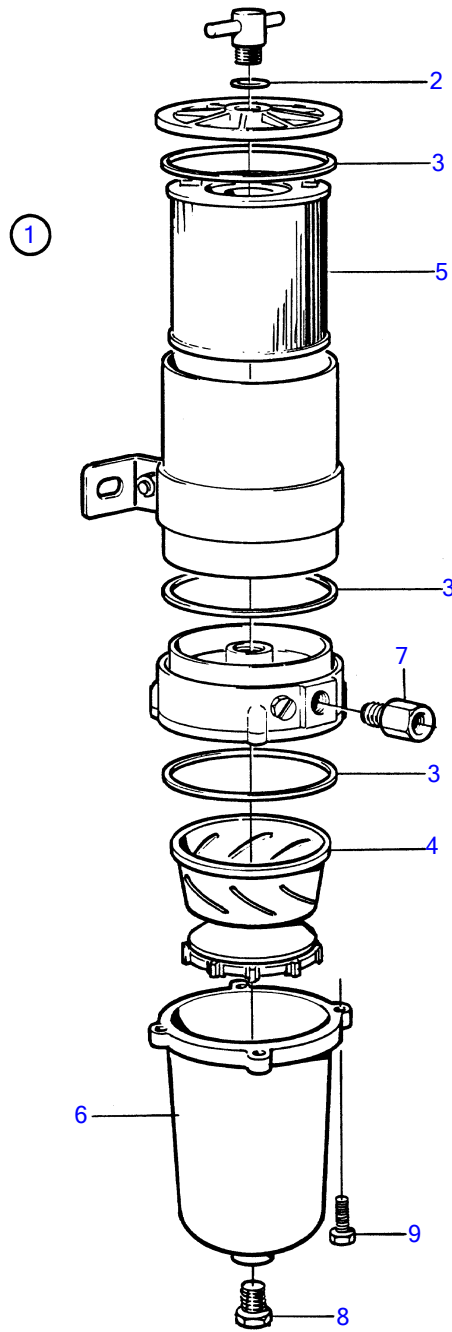

TAMD73P-A

15385

TAMD73P-A

REF	PART NO.	QTY	DESCRIPTION	SEE SEC.	NOTES
1	3825018	1	Fuel filter		Late type, Repl by 877768
			• Bulletin 50-11A	50-11A-EN	Fuel Filters / Water Separators
2	838505	1	• O-ring		
3	846719	3	• Gasket		
4	3825028	1	• Turbine		
5	3825027	1	• Insert		Repl by 3838852
	3838852	1	• Fuel filter insert		
6	3838851	1	• Bowl		Metal bowl., (848293)
7	846620	2	• Nipple		
8	952075	1	• Plug		
9	940094	4	• Hexagon screw		