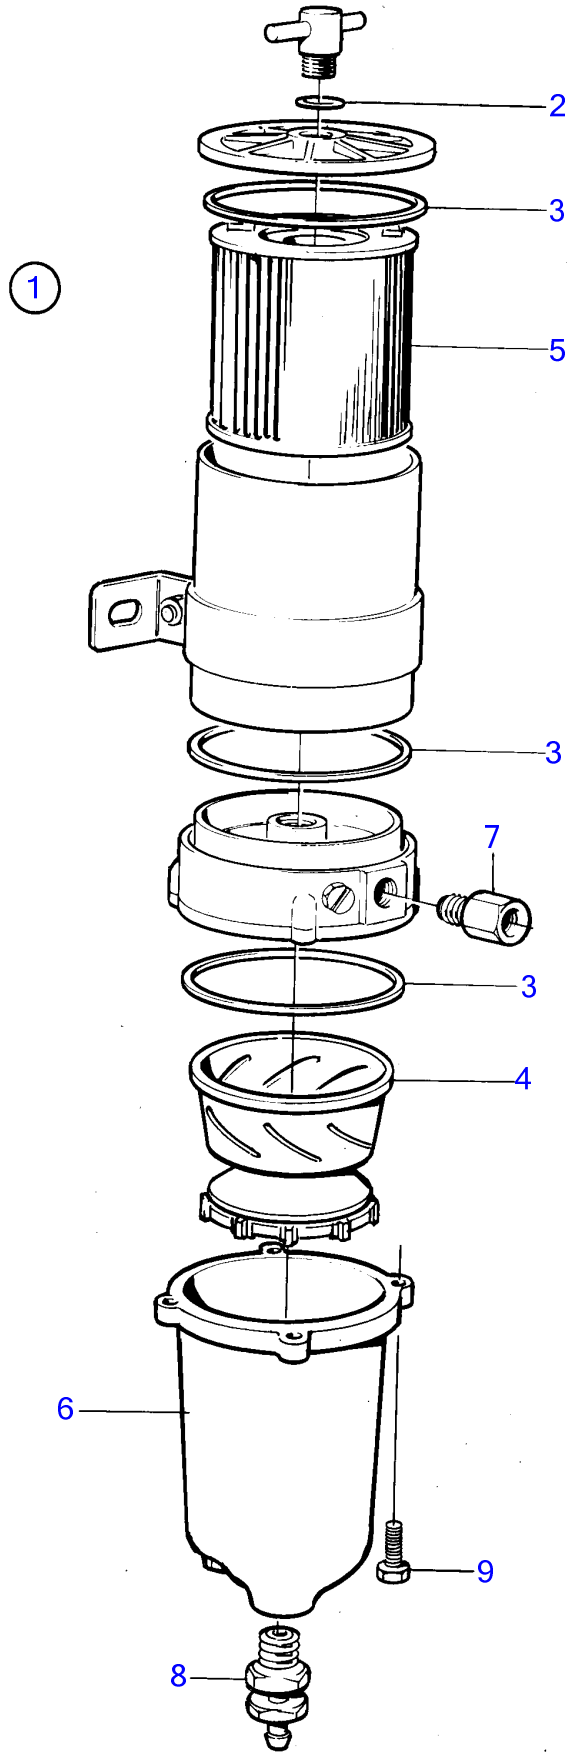

TAMD71B, TAMD73P-A, TAMD73WJ-A

16650

TAMD71B, TAMD73P-A, TAMD73WJ-A

REF	PART NO.	QTY	DESCRIPTION	SEE SEC.	NOTES
1	3825020	1	Fuel filter		Repl by 877769
			• Bulletin 50-10	50-10-EN	Changes in Fuel Filter Program due to Legislation
			• Bulletin 50-11A	50-11A-EN	Fuel Filters / Water Separators
1	877769	1	Fuel filter		
2	838505	1	• O-ring		
3	846719	3	• Gasket		
4	3825028	1	• Turbine		
5	3838852	1	• Fuel filter insert		
6	3838853	1	• Bowl		Transparent bowl.
7	846620	2	• Nipple		
8	3825031	1	• Faucet		
9	940094	4	• Hexagon screw		