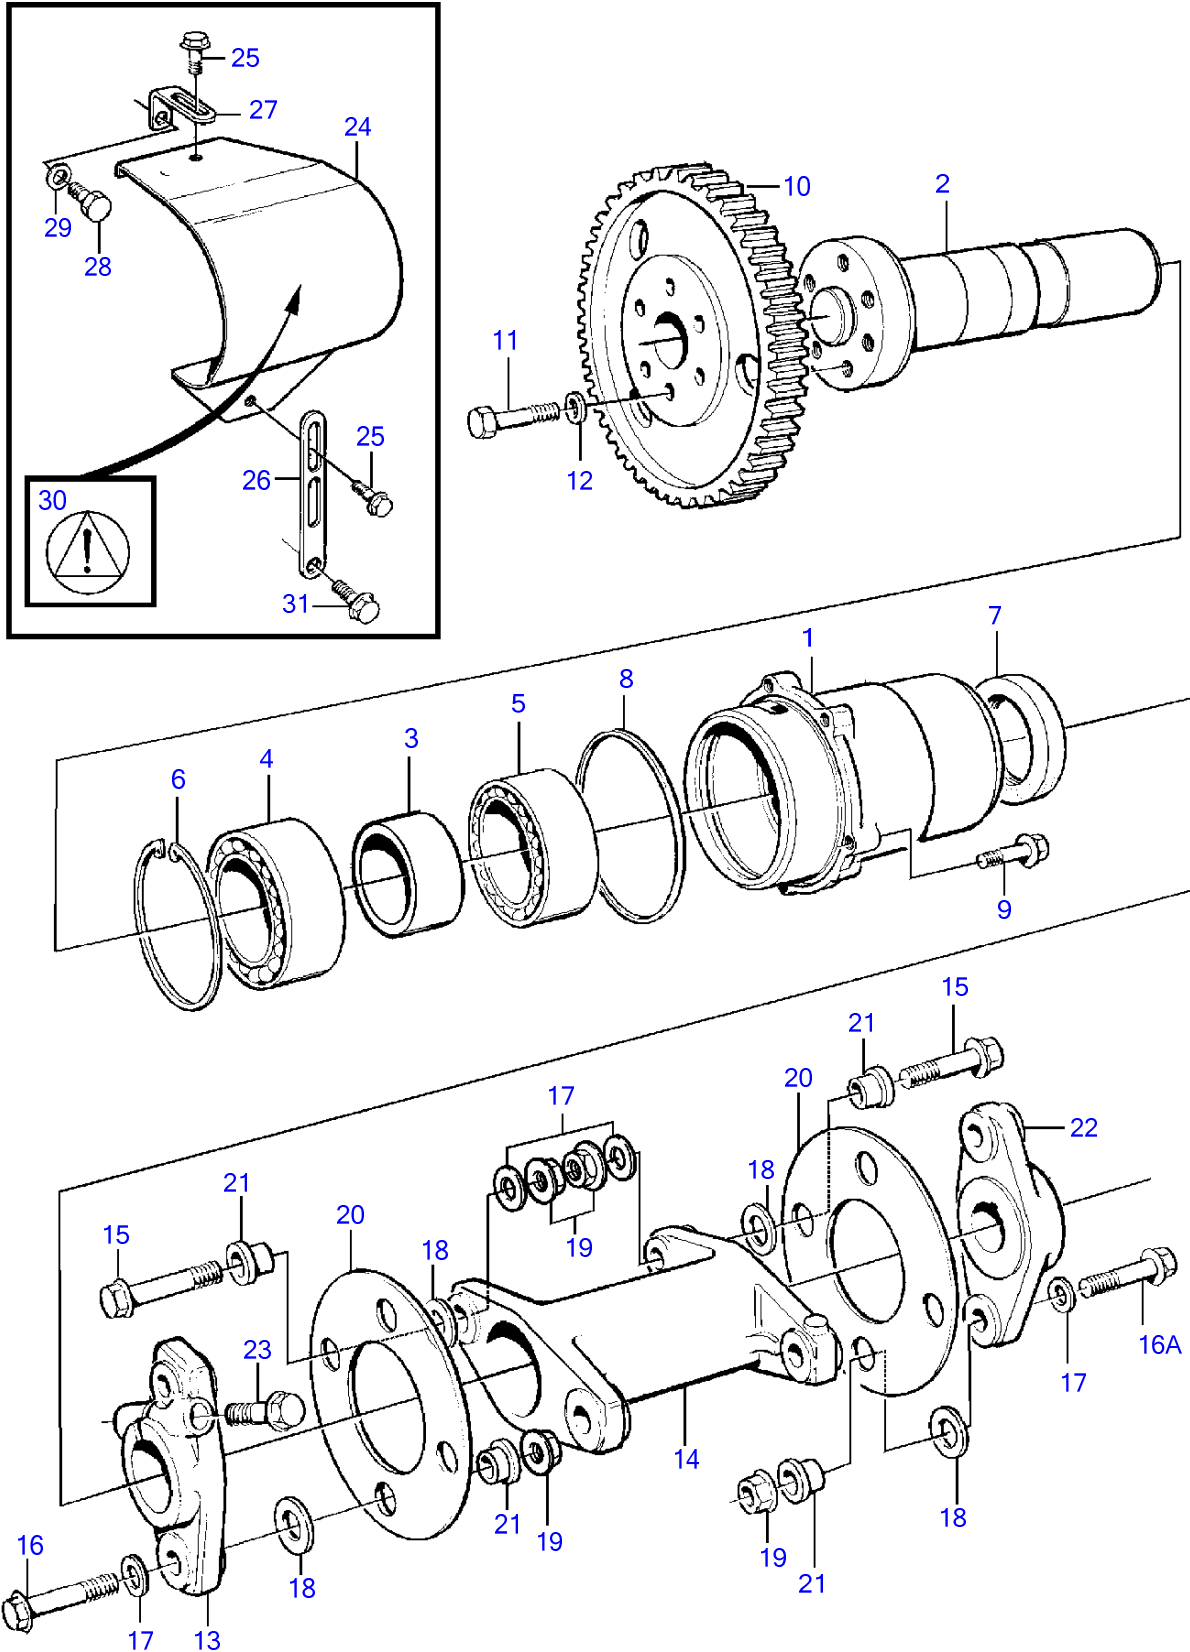

TAMD73WJ-A

TAMD73WJ-A

REF	PART NO.	QTY	DESCRIPTION	NOTES
1	478799	1	Bearing housing	
2	478411	1	Stub axle	
3	1546132	1	Stop ring	
4	184788	1	Ball bearing	
5	11014	1	Ball bearing	
6	914540	1	Snap ring	
7	1546221	1	Sealing ring	
8	423123	1	Sealing ring	
9	948336	5	Flange screw	(946671)
10	478429	1	Gear	
11	471534	6	Screw	
12	942385	6	Disc spring	
13	1547352	1	Companion flange	
14	1556175	1	Spacer	
15	965185	4	Flange screw	L=40mm
16	965220	2	Flange screw	L=45mm
16A	965185	2	Flange screw	L=40mm
17	960148	8	Washer	10,5x22x2mm
18	479399	8	Washer	15x28x2mm
19	971095	8	Flange nut	
20	479458	8	Companion disc	
21	478897	8	Sleeve	
22	1547351	1	Companion flange	
23	471529	1	Screw	
24	865745	1	Protecting plate	
25	967949	2	Flange screw	(965175)
26	965542	1	Bracket	
27	965552	1	Bracket	
28	946440	1	Flange screw	
29	941907	1	Spring washer	
30	3827294	1	Decal	
31		1	Screw, engine bracket	See group 21

7740910-23-3609B

17109

Upd:2011-09-22

TAMD71B, TAMD73P-A, TAMD73WJ-A

VOLVO
PENTA