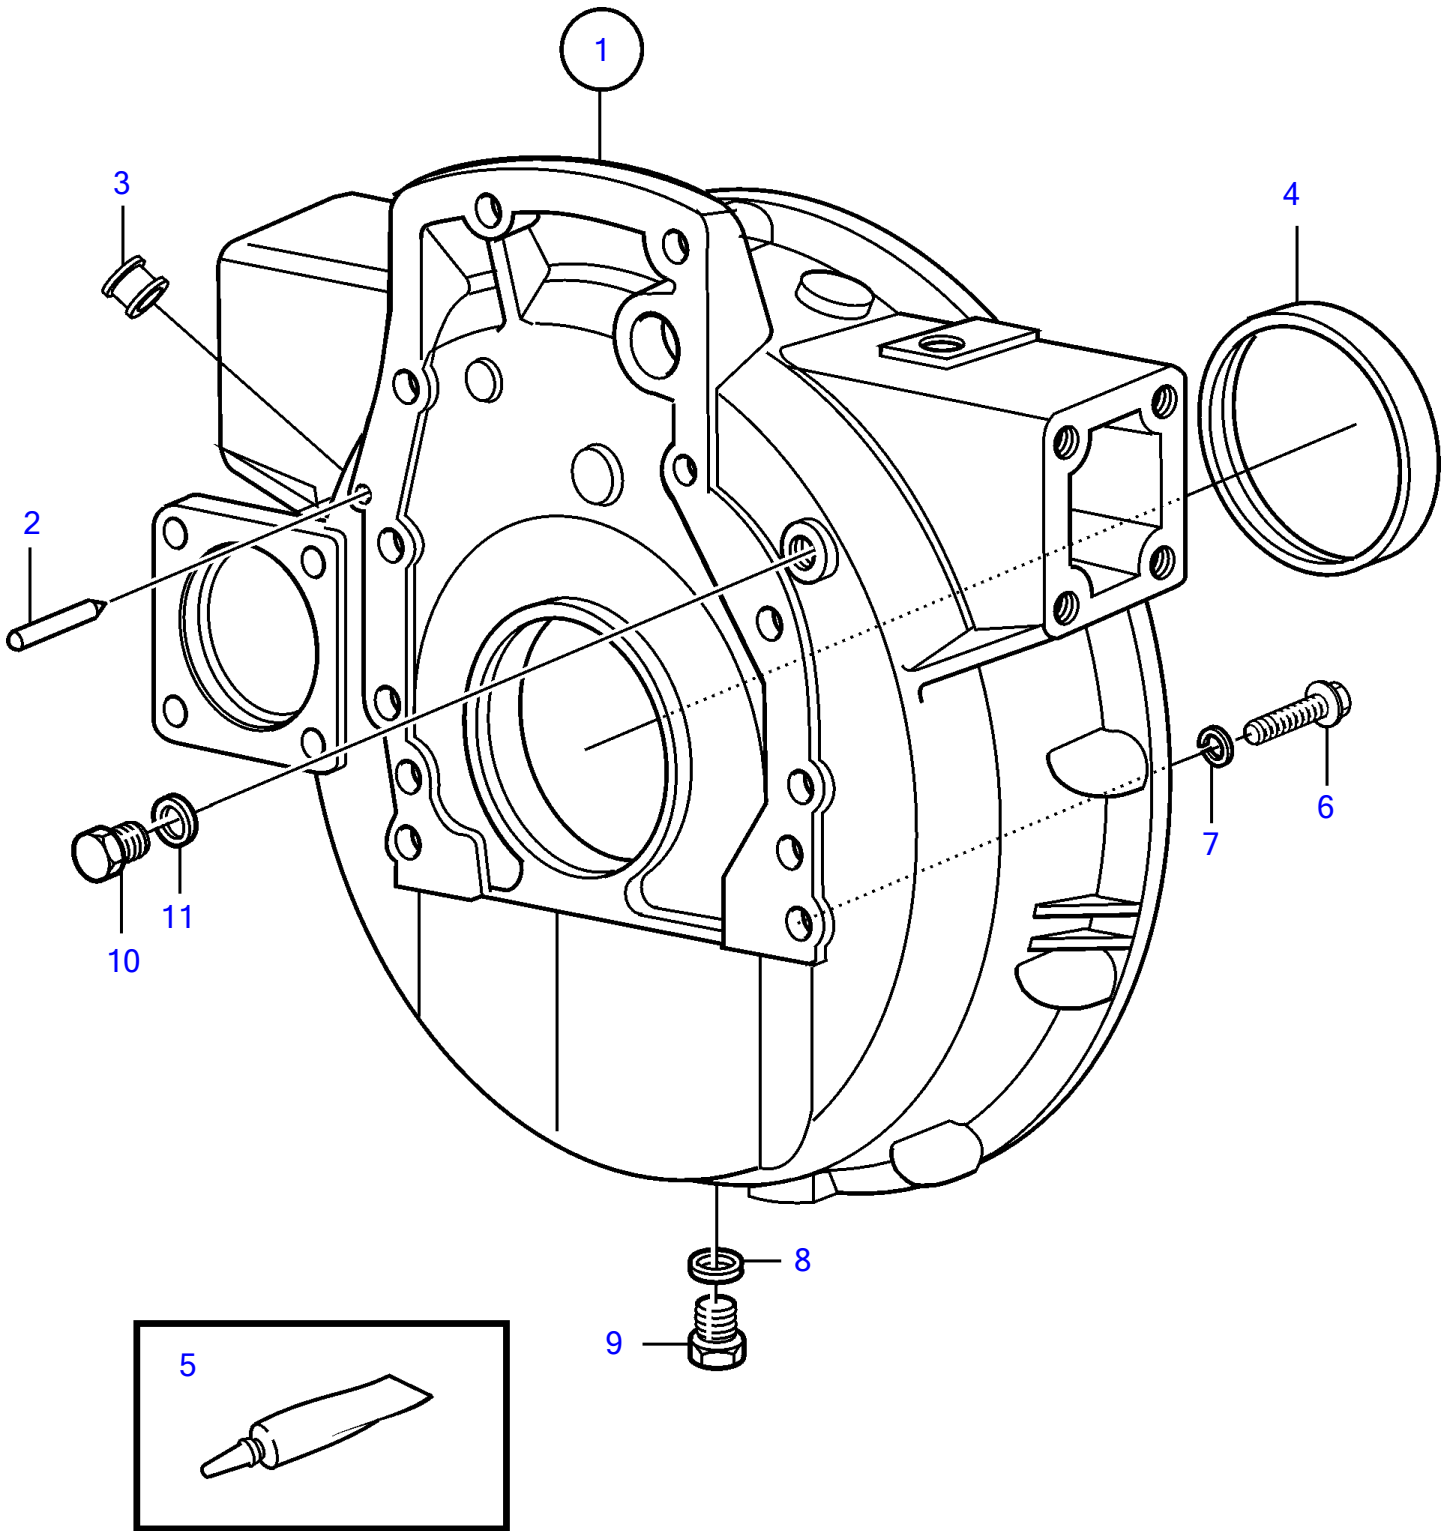

TAMD71B, TAMD73P-A, TAMD73WJ-A

18247

TAMD71B, TAMD73P-A, TAMD73WJ-A

REF	PART NO.	QTY	DESCRIPTION	NOTES
1	3827285	1	Flywheel housing	(848232)
2	404069	1	• Pin	
3	61822	1	Rubber plug	
4	477119	1	Crankshaft seal	
5	1161231	X	Sealant	304ml
	1161277	X	Sealant	20g
6	966361	6	Flange screw	L=55mm
	966363	2	Flange screw	L=65mm
	968753	2	Flange screw	L=75mm
7	941911	10	Spring washer	
8	957181	1	Gasket	Alt
9	960632	1	Plug	Alt
10	180761	1	Plug	
11	11996	1	Gasket	