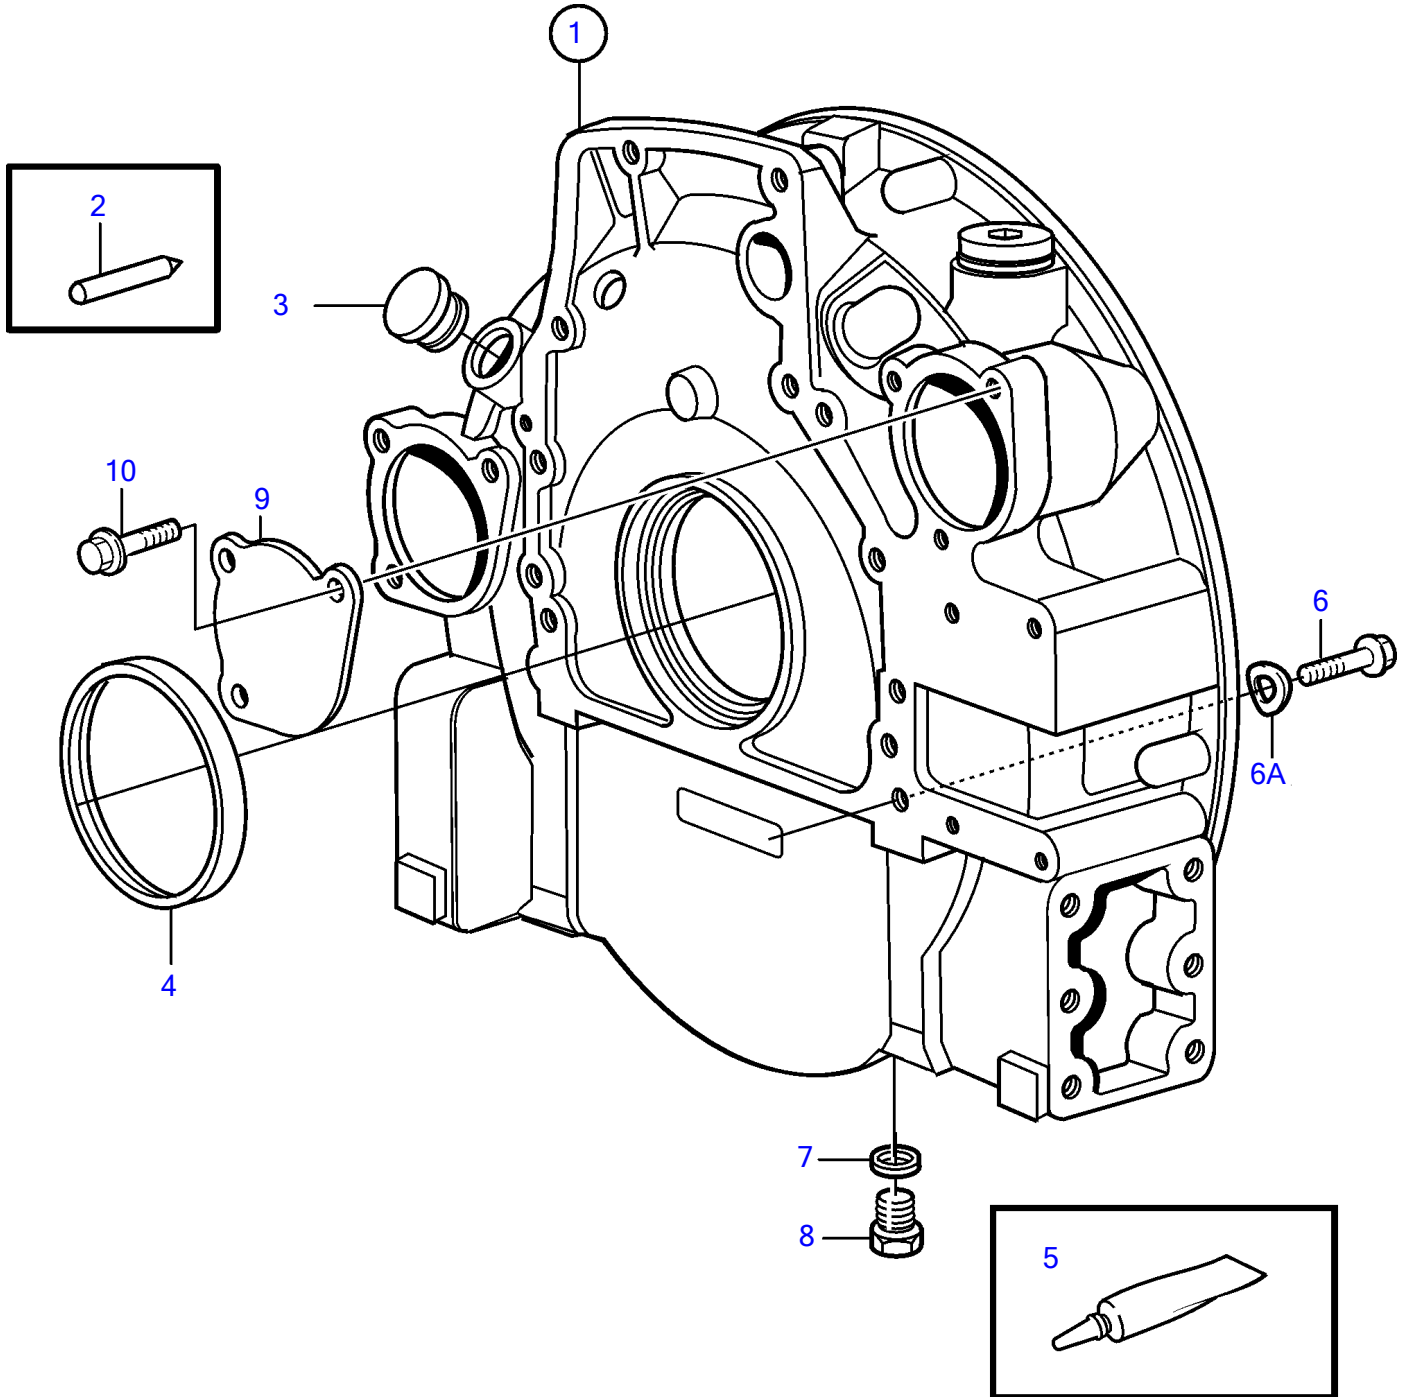

TAMD71B, TAMD73P-A, TAMD73WJ-A

TAMD71B, TAMD73P-A, TAMD73WJ-A

REF	PART NO.	QTY	DESCRIPTION	NOTES
1	3826837	1	Flywheel housing	TAMD71B AUX. Flywheel housing with outlets for double starter motors.
2	404069	1	• Pin	
3	61822	1	Rubber plug	
4	477119	1	Crankshaft seal	
5	1161231	X	Sealant	304ml
	1161277	X	Sealant	20g
6	966361	6	Flange screw	L=55mm
	966363	2	Flange screw	L=65mm
	968753	2	Flange screw	L=75mm
6A	941911	10	Spring washer	
7	957181	1	Gasket	Alt
	11996	1	Gasket	Alt later prod
8	960632	1	Plug	Alt
	180761	1	Plug	Alt later prod
9	423081	1	Cover	TAMD71B AUX. alternative when extra starter motor is not mounted.
10	946471	3	Flange screw	TAMD71B AUX. alternative when extra starter motor is not mounted.