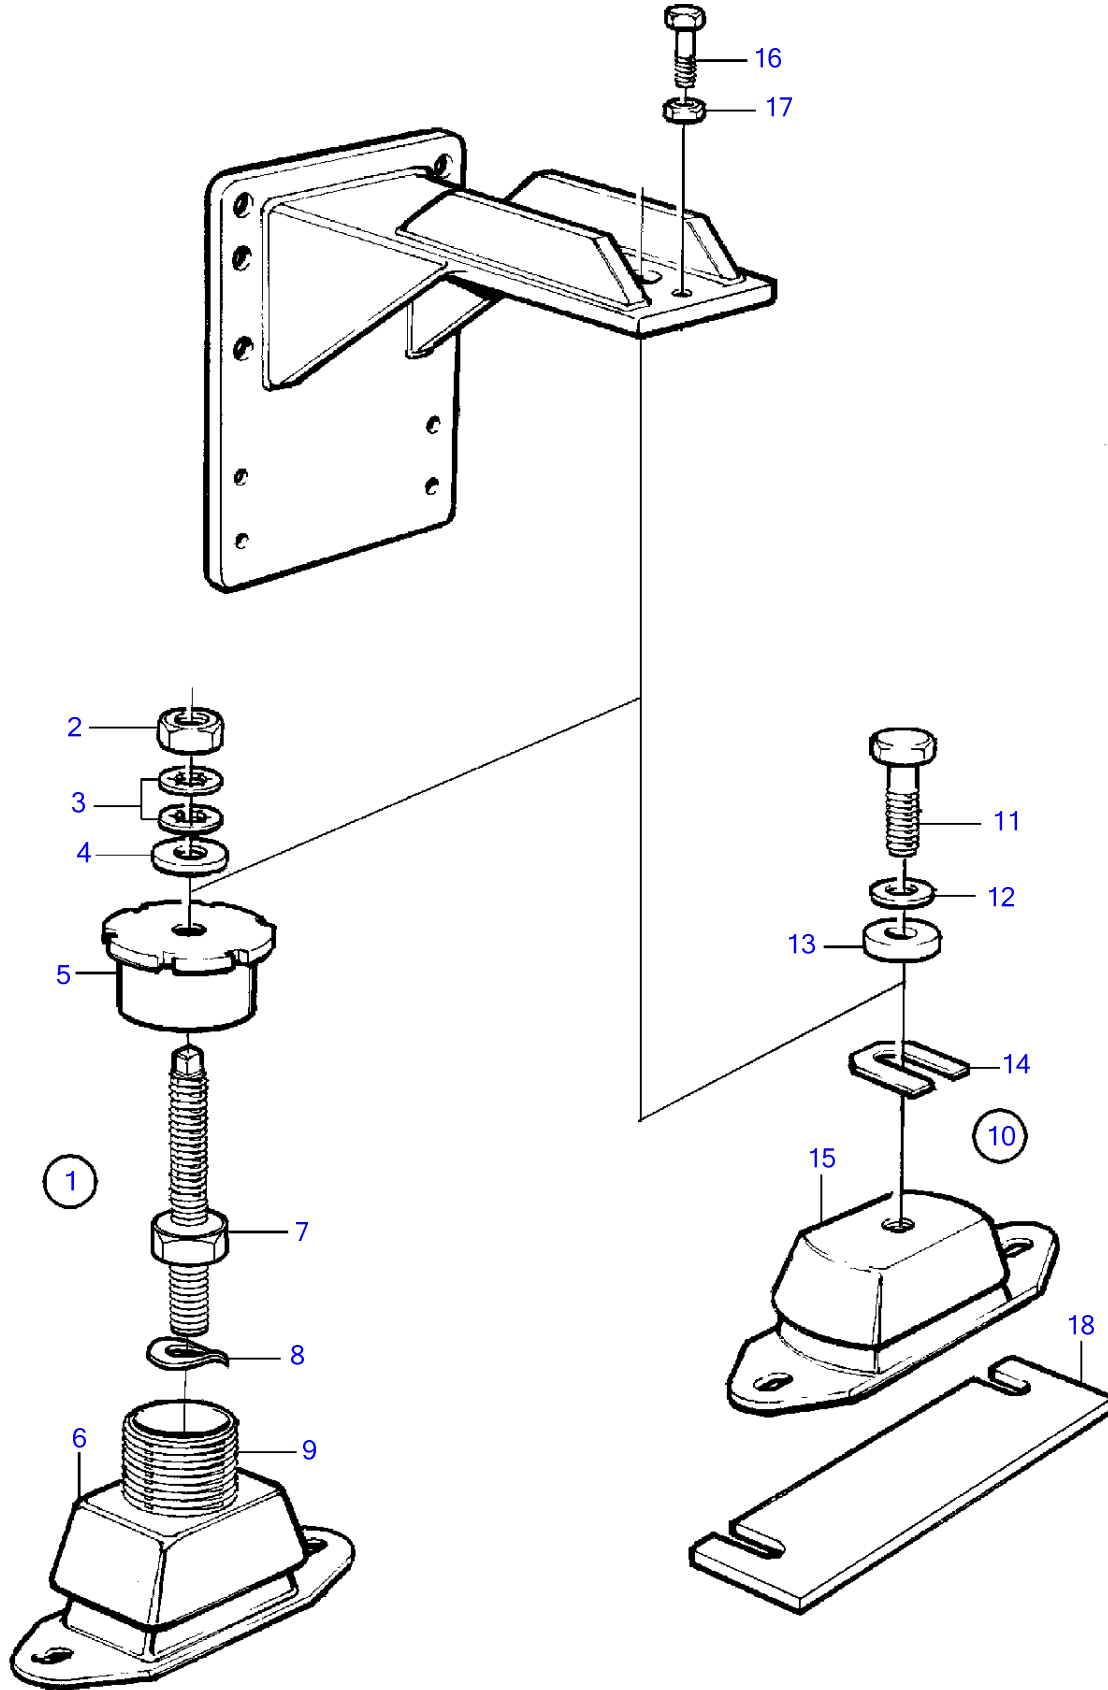

TAMD71B, TAMD73P-A, TAMD73WJ-A

TAMD71B, TAMD73P-A, TAMD73WJ-A

REF	PART NO.	QTY	DESCRIPTION	NOTES
2	955786	4	Hexagon nut	
3	847766	8	Lock washer	
4	120224	4	Washer	
5	863873	4	Adjusting sleeve	
6	3828247	4	Rubber cushion	60SH (862073)
7	3828724	4	Adjusting screw	(847749)
8	941914	4	Spring washer	Obsolete part
9		4	Adjusting sleeve	