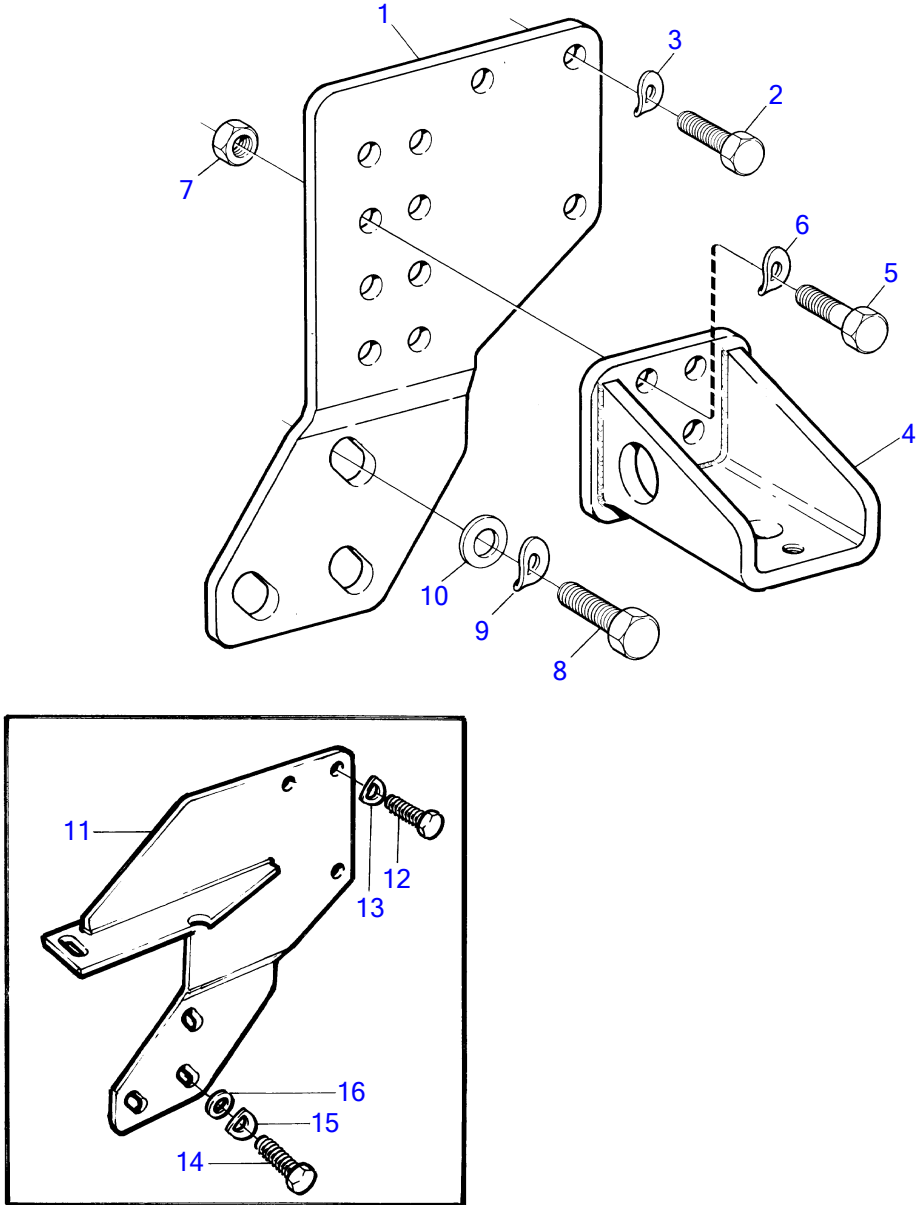

TAMD71B, TAMD73P-A

9487

TAMD71B, TAMD73P-A

REF	PART NO.	QTY	DESCRIPTION	NOTES
1	848375	1	Bracket	SB 28"
	848376	1	Bracket	P 28"
2	970900	6	Hexagon screw	
3	940280	6	Spring washer	
4	848369	2	Bracket	
5	970900	8	Hexagon screw	
6	940280	8	Spring washer	
7	963108	8	Lock nut	
8	955363	6	Hexagon screw	
9	941912	6	Spring washer	
10	955900	6	Washer	
11	(863267)	1	Bracket	SB 22,5", Obsolete part
	(863268)	1	Bracket	P 22,5", Obsolete part
12	970900	6	Hexagon screw	
13	940280	6	Spring washer	
14	955363	6	Hexagon screw	
15	941912	6	Spring washer	
16	955900	6	Washer	