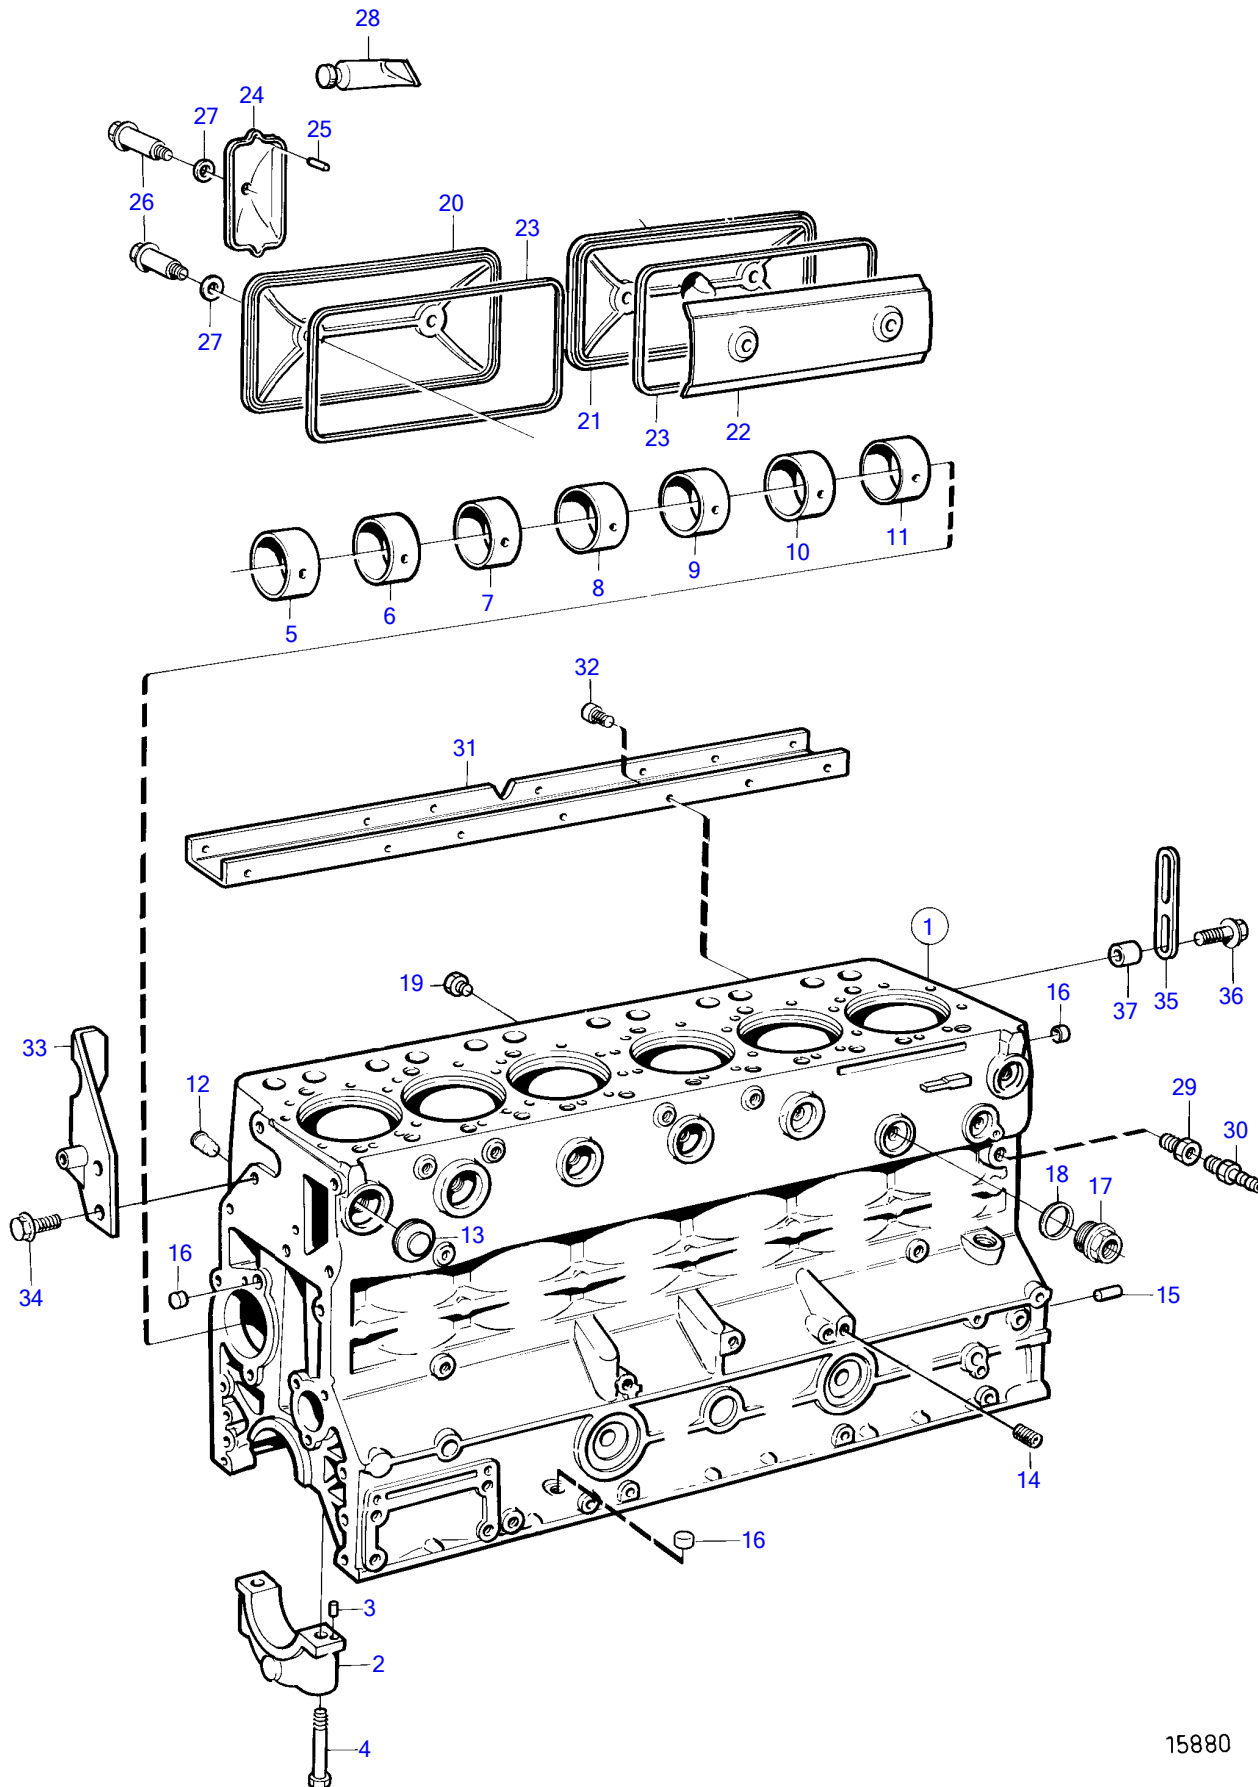

TAMD71B

15880

## TAMD71B

REF	PART NO.	QTY	DESCRIPTION	NOTES
1	8192730	1	Cylinder block	SN2071097293-
2		7	• Main bearing cap	
3	422426	1	• Pivot pin	
4	8192738	14	• Screw	
5	422076	1	• Bushing	
6	8192676	1	• Bushing	
7	8192677	1	• Bushing	
8	8192678	1	• Bushing	
9	422077	1	• Bushing	
10	8192679	1	• Bushing	
11	422082	1	• Bushing	
12	422369	2	• Plug	
13	968955	6	• Expansion plug	
14	968145	1	• Plug, 3/8-NPTF	
15	191171	2	• Pin, flywheel cover	
16	955082	6	• Cap plug	
	955082	2	Cap plug	
17	848565	1	Nipple, cool. water pipe	See group 25
18	469328	1	Gasket	
19	479976	1	Plug, cool. water pipe	(946559)
20	420120	1	Inspection cover	
21	420121	1	Inspection cover, crankcase vent.	
22	3978045	1	Splash plate	(471858)
23	421121	2	Gasket	
24	471854	1	Cover	
25	951973	1	Spring pin	
26	471855	5	Screw	
27	471856	5	Sealing ring	
28	1161231	X	Sealant	304ml
	1161277	X	Sealant	20g
29	479954	1	Nipple	
30	947893	1	Shut-off cock	
31	(865779)	1	Bracket	Obsolete part
32	959220	7	Hex. socket screw	
33	847932	1	Lifting eye	
34	965191	2	Flange screw	
35	(848533)	1	Lifting eye	Obsolete part
36	965225	2	Flange screw	
37	847237	1	Spacer sleeve	