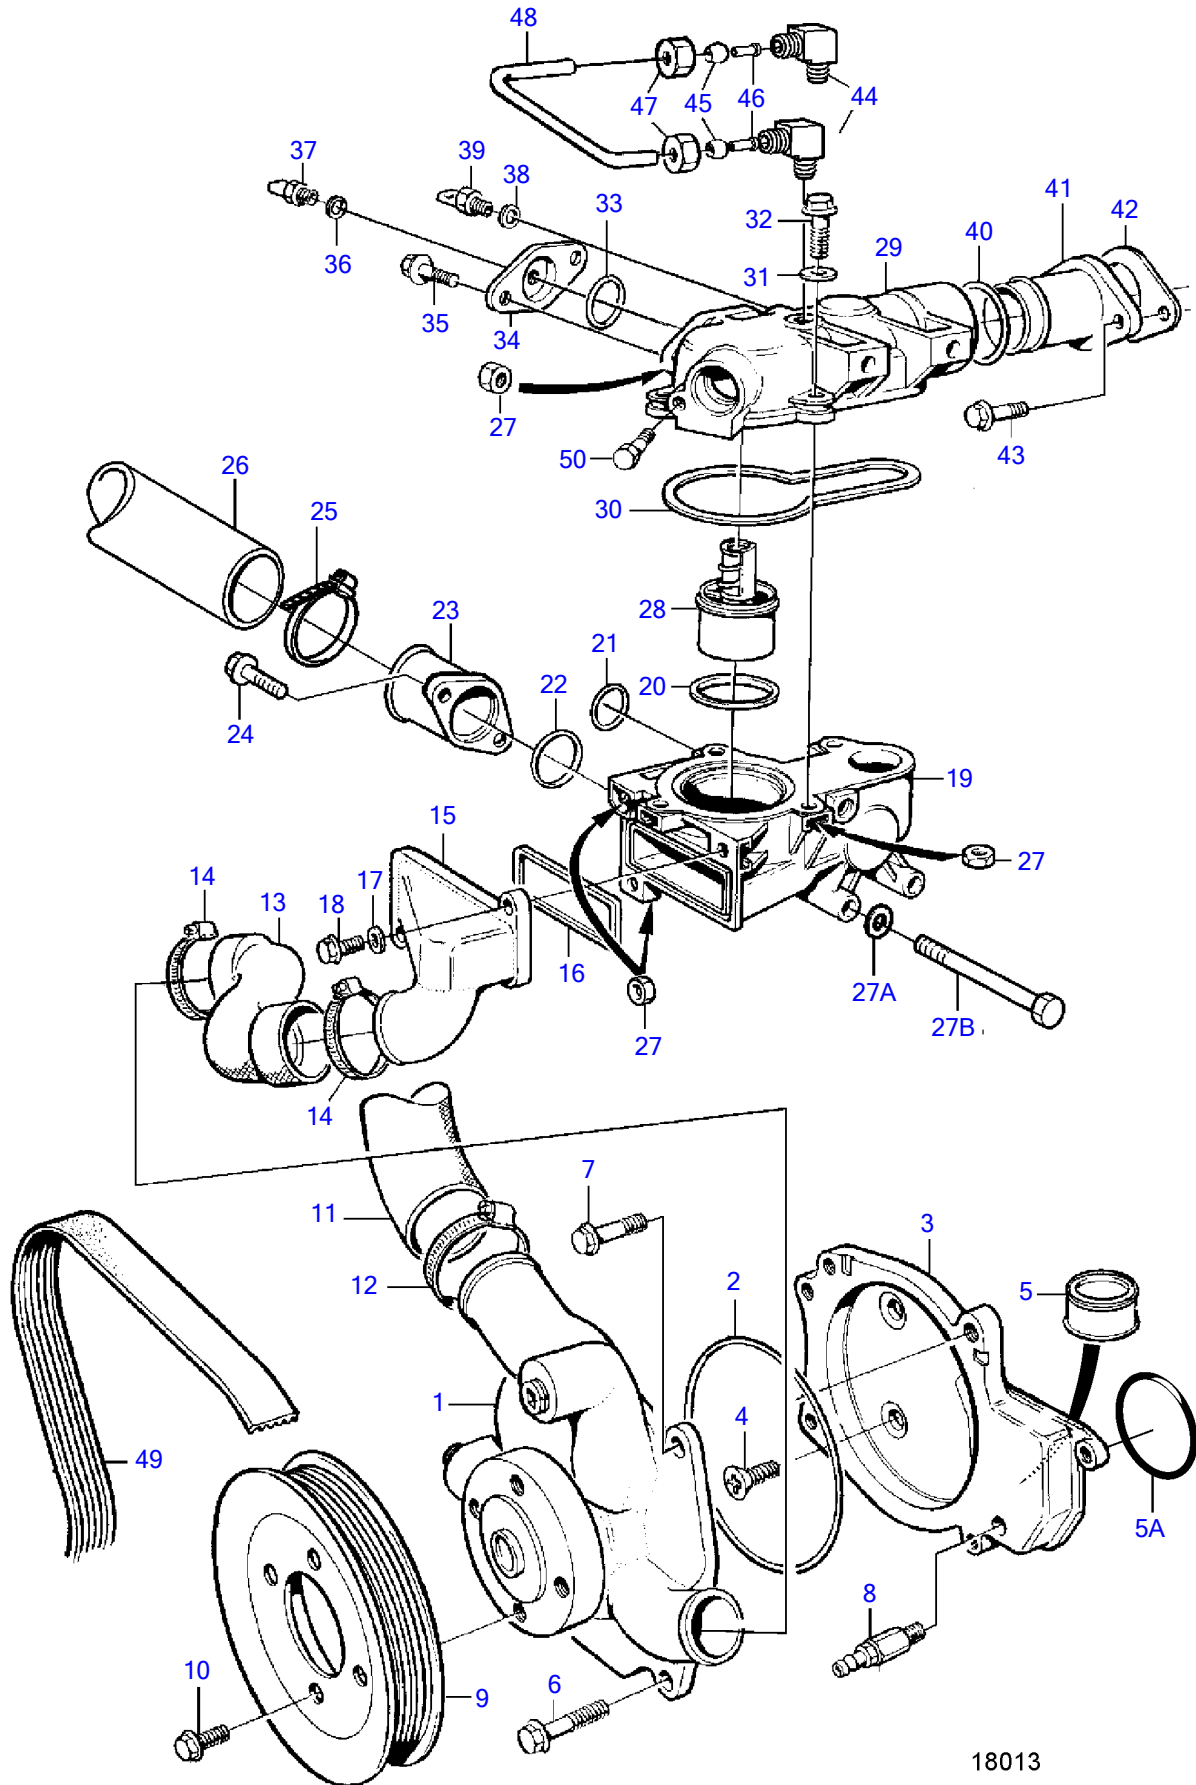

TAMD73P-A, TAMD73WJ-A

18013

TAMD73P-A, TAMD73WJ-A

REF	PART NO.	QTY	DESCRIPTION	SEE SEC.	NOTES
1	3826153	1	Water pump		
			•	578	
			•		
2	975691	1	O-ring		
3	3829027	1	Plate		(3826294)
4	866533	2	Lock screw		
5	1161231	X	Sealant		
5A	925255	1	O-ring		Alt
6	965216	1	Flange screw		
7	945444	4	Flange screw		
8	966871	1	Shut-off cock		
9	866186	1	Pulley		
10	946440	4	Flange screw		
11	3830674	1	Hose	3546	Heat exchanger-water pump.
12	961672	2	Hose clamp		
13	3826313	1	Hose		
14	961670	2	Hose clamp		
15	866213	1	Connection pipe		
16	471816	1	Sealing ring		
17	941907	2	Spring washer		
18	945444	2	Flange screw		
19	876628	1	Thermostat housing		
20	1544710	1	• Sealing ring		
21	477059	1	O-ring		
22	975673	1	O-ring		
23	3826304	1	Water pipe		
24	945444	2	Flange screw		
25	961672	2	Hose clamp		
26	3826314	1	Hose	3546	Thermostat housing-heat exchanger.
27	955782	10	Hexagon nut		
27A	941908	3	Spring washer		
27B	965189	3	Flange screw		
28	1661993	1	Thermostat		75°C
29	477905	1	Cover		
30	471788	1	Sealing ring		
31	941907	4	Spring washer		
32	946470	4	Flange screw		
33	949658	1	O-ring		
34	3825377	1	Flange		With hole for sender with M16 thread.
	3830530	1	Flange		With hole for sender with M18 thread.
35	945444	2	Flange screw		
36	11998	1	Gasket		
37		1	Ect sensor		See group 30
38	947624	1	Gasket		
39		1	Ect sensor		See group 30
40	469982	1	Sealing ring		
41	848165	1	Pipe		
42	848163	1	Gasket		
43	946544	2	Flange screw		
44	954385	2	Elbow nipple		
45	954364	2	Sleeve		
46	944717	2	Support sleeve		
47	954356	2	Fitting nut		
48	945460	X	Tube		Thermostat housing-heat exchanger., L=1110mm
49	866653	1	Belt		
50		1	Screw	3533	