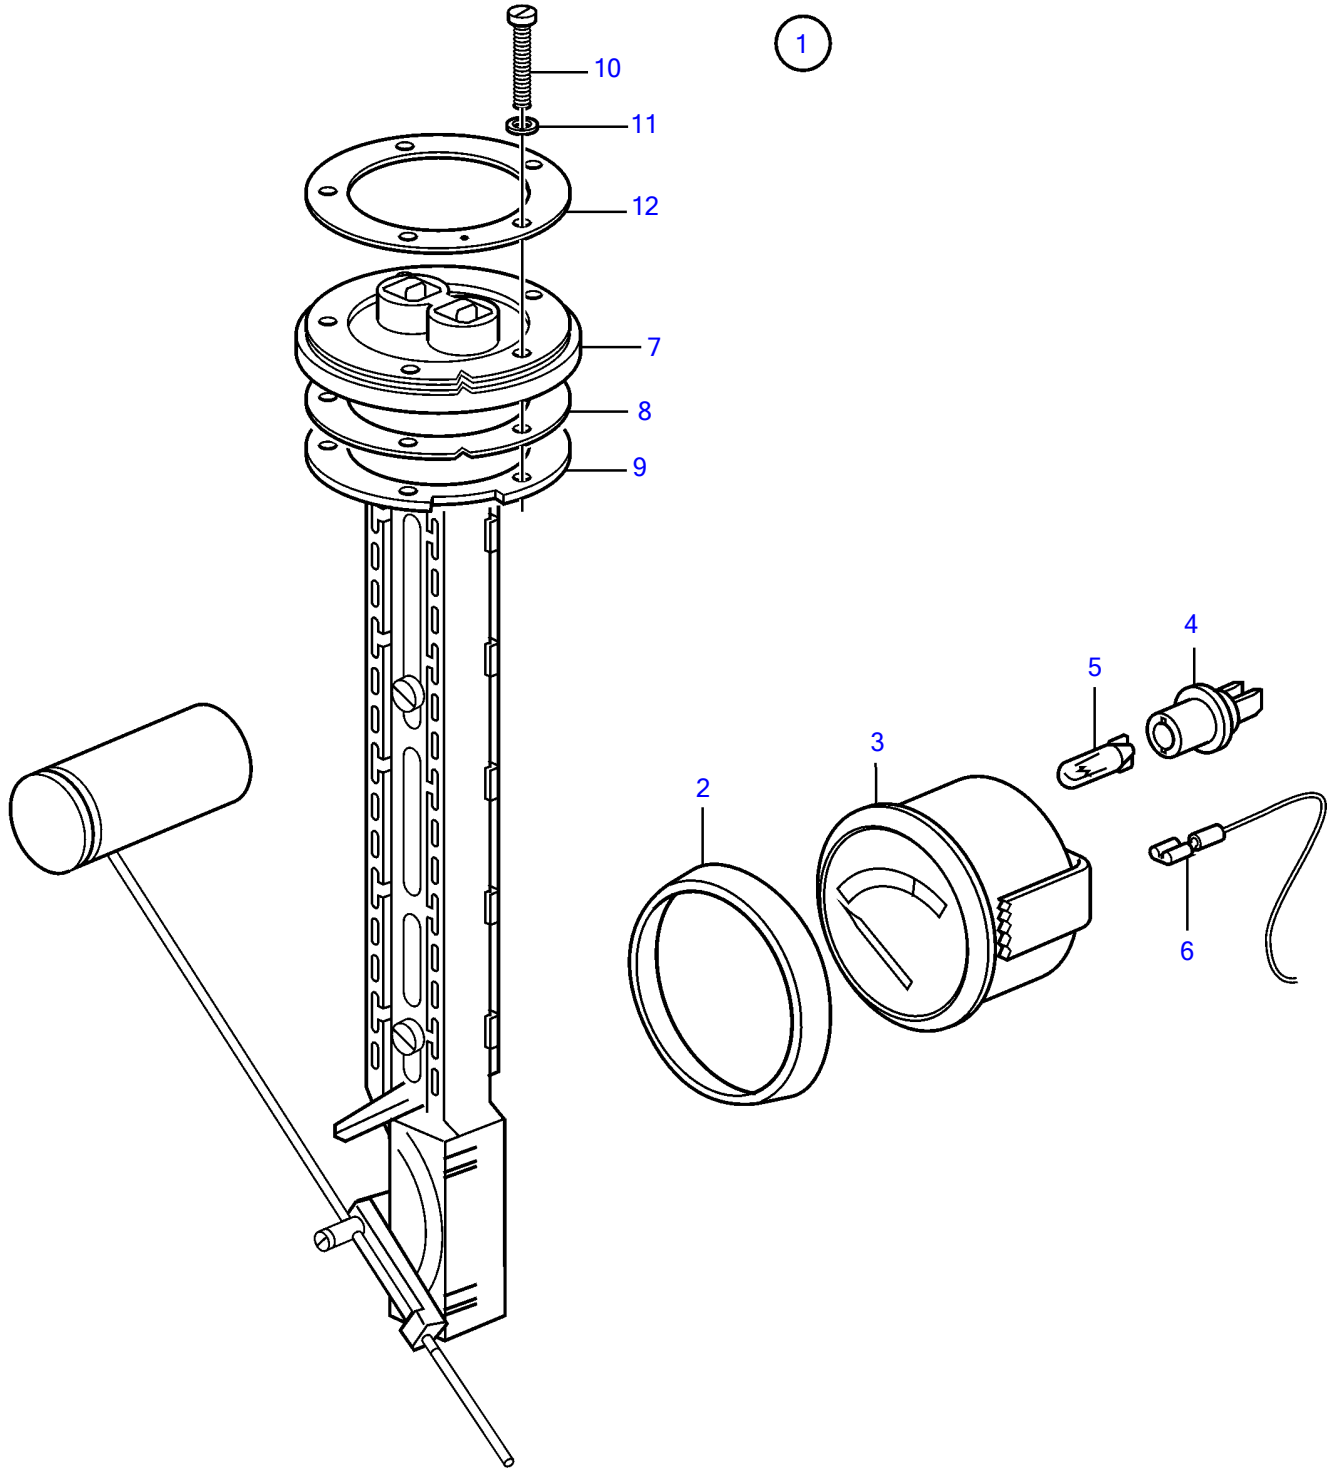

TAMD71B, TAMD73P-A, TAMD73WJ-A

TAMD71B, TAMD73P-A, TAMD73WJ-A

REF	PART NO.	QTY	DESCRIPTION	SEE SEC.	NOTES
1		1	Fuel gauge kit		
2	858643	1	• Front ring		
3	863941	1	• Fuel gauge		
4	863945	1	• • Lamp socket		For instruments of early production should white bulb 182059 and bulb holder 808175 be mounted.
5	863947	1	• • • Bulb		
6		X	• electrical materials	1963	
7	873772	1	• Tank sensor		(837999)
8	89865	1	• • Gasket		
9	834480	1	• • Flange		
10	956078	4	• • Cross recessed screw		L=16mm
	956081	1	• • Cross recessed screw		L=25mm
11	834481	5	• • Gasket		
12		1	• • Flange		