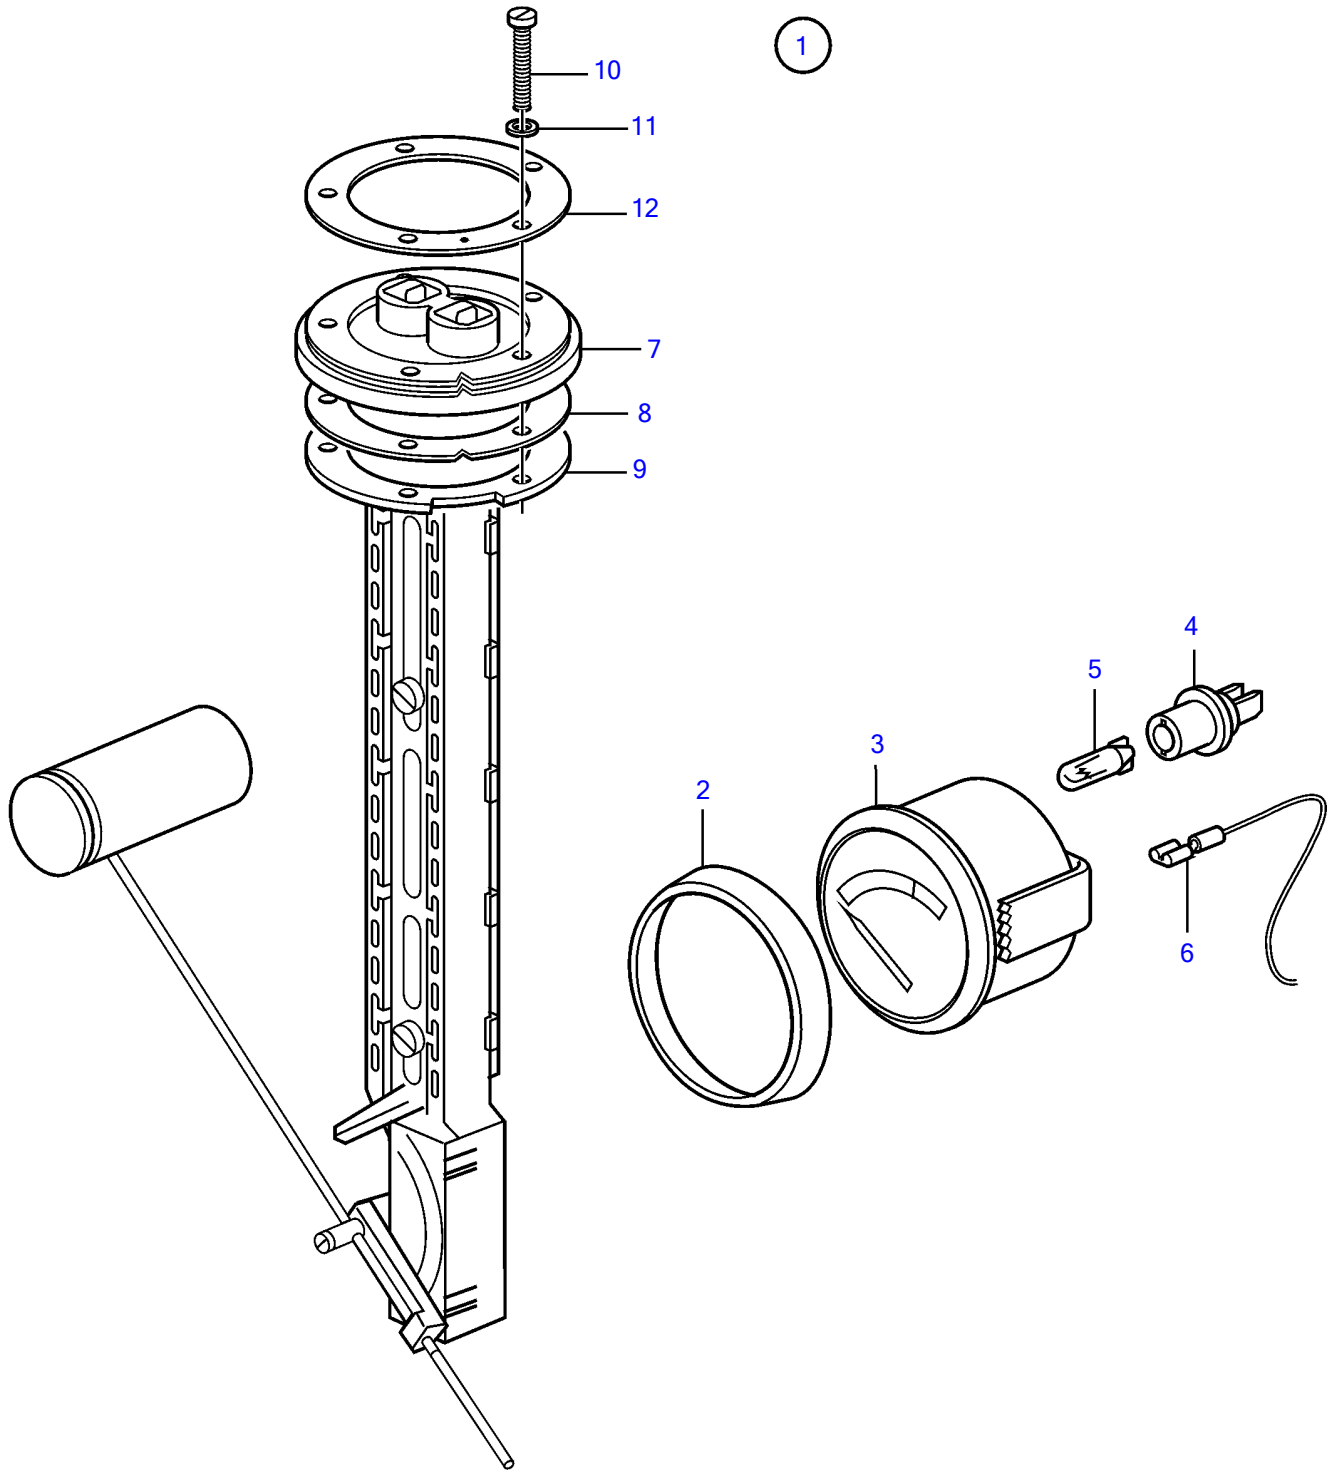

TAMD71B, TAMD73P-A, TAMD73WJ-A

TAMD71B, TAMD73P-A, TAMD73WJ-A

REF	PART NO.	QTY	DESCRIPTION	SEE SEC.	NOTES
1	873808	1	Fuel gauge		
2	858643	1	• Front ring		
3	863940	1	• Fuel gauge		
4	863945	1	• • Lamp socket		For instruments of early production should white bulb 182059 and bulb holder 808175 be mounted.
5	863946	1	• • Bulb		For instruments of early production should white bulb 182059 and bulb holder 808175 be mounted.
6		X	• electrical materials	1963	
7	873772	1	• Tank sensor		(837999)
8	89865	1	• • Gasket		
9	834480	1	• • Flange		
10	956078	4	• • Cross recessed screw		L=16mm
	956081	1	• • Cross recessed screw		L=25mm
11	834481	5	• • Gasket		
12		1	• • Flange		