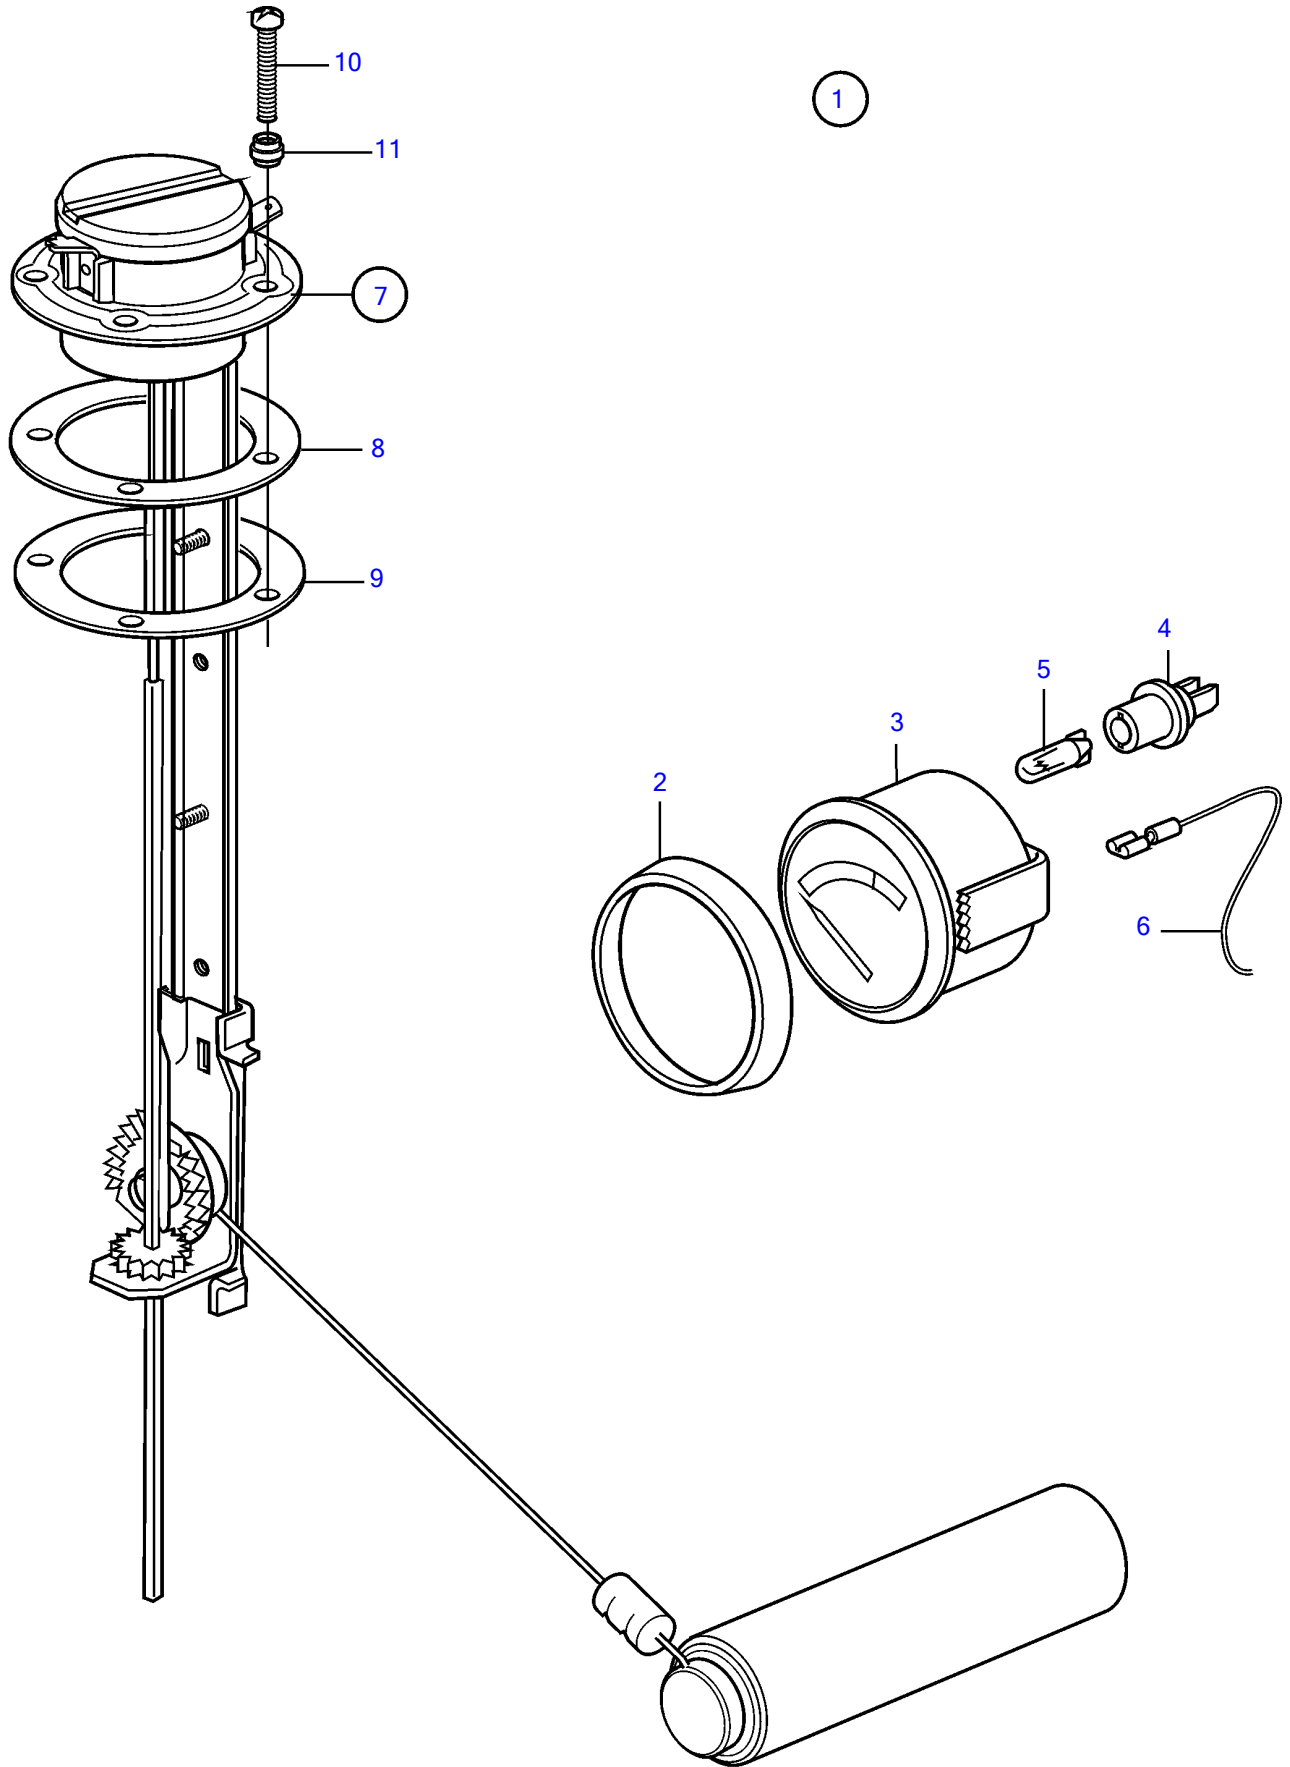

TAMD71B, TAMD73P-A, TAMD73WJ-A

TAMD71B, TAMD73P-A, TAMD73WJ-A

REF	PART NO.	QTY	DESCRIPTION	SEE SEC.	NOTES
1		1	Tank gauge kit		
2	858643	1	• Front ring		
3	863943	1	• Level gauge		
4	863945	1	• • Lamp socket		Use white bulb 19923 and socket 808175 for earlier gauges.
5	863947	1	Bulb		
6		X	• electrical materials	1963	
7	834389	1	• Tank sensor		(837999)
8	89865	1	• • Gasket		
9	834480	1	• • Flange		
10	956078	4	• • Cross recessed screw		
	956081	1	• • Cross recessed screw		
11	834481	5	• • Gasket		