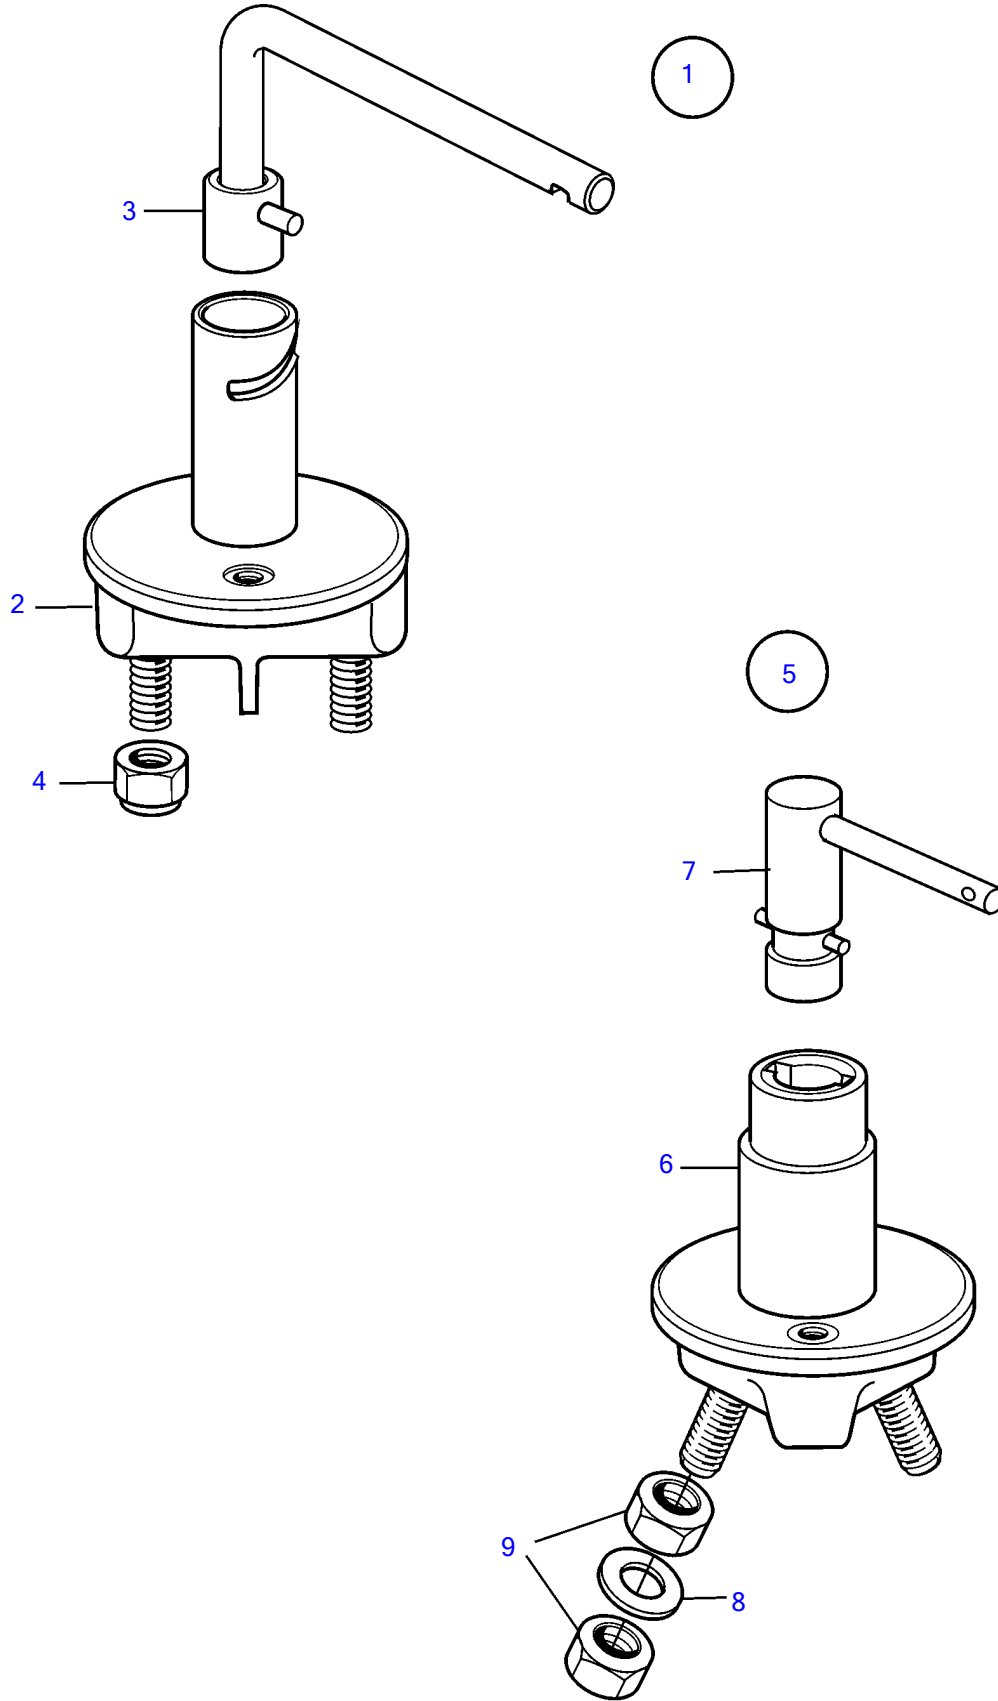

TAMD71B, TAMD73P-A, TAMD73WJ-A

TAMD71B, TAMD73P-A, TAMD73WJ-A

REF	PART NO.	QTY	DESCRIPTION	NOTES
1	870980	1	Main switch	Replaced by 1140319
2		1	• Switch	
3	243700	1	• Handle	Replaced by 1140319
4	971071	2	• Hexagon nut	
5	1140319	1	Battery main switch	
6		1	• Switch	
7	1140427	1	• Cock handle	
8	1140428	2	• Washer	
9	17602	4	• Hexagon nut	