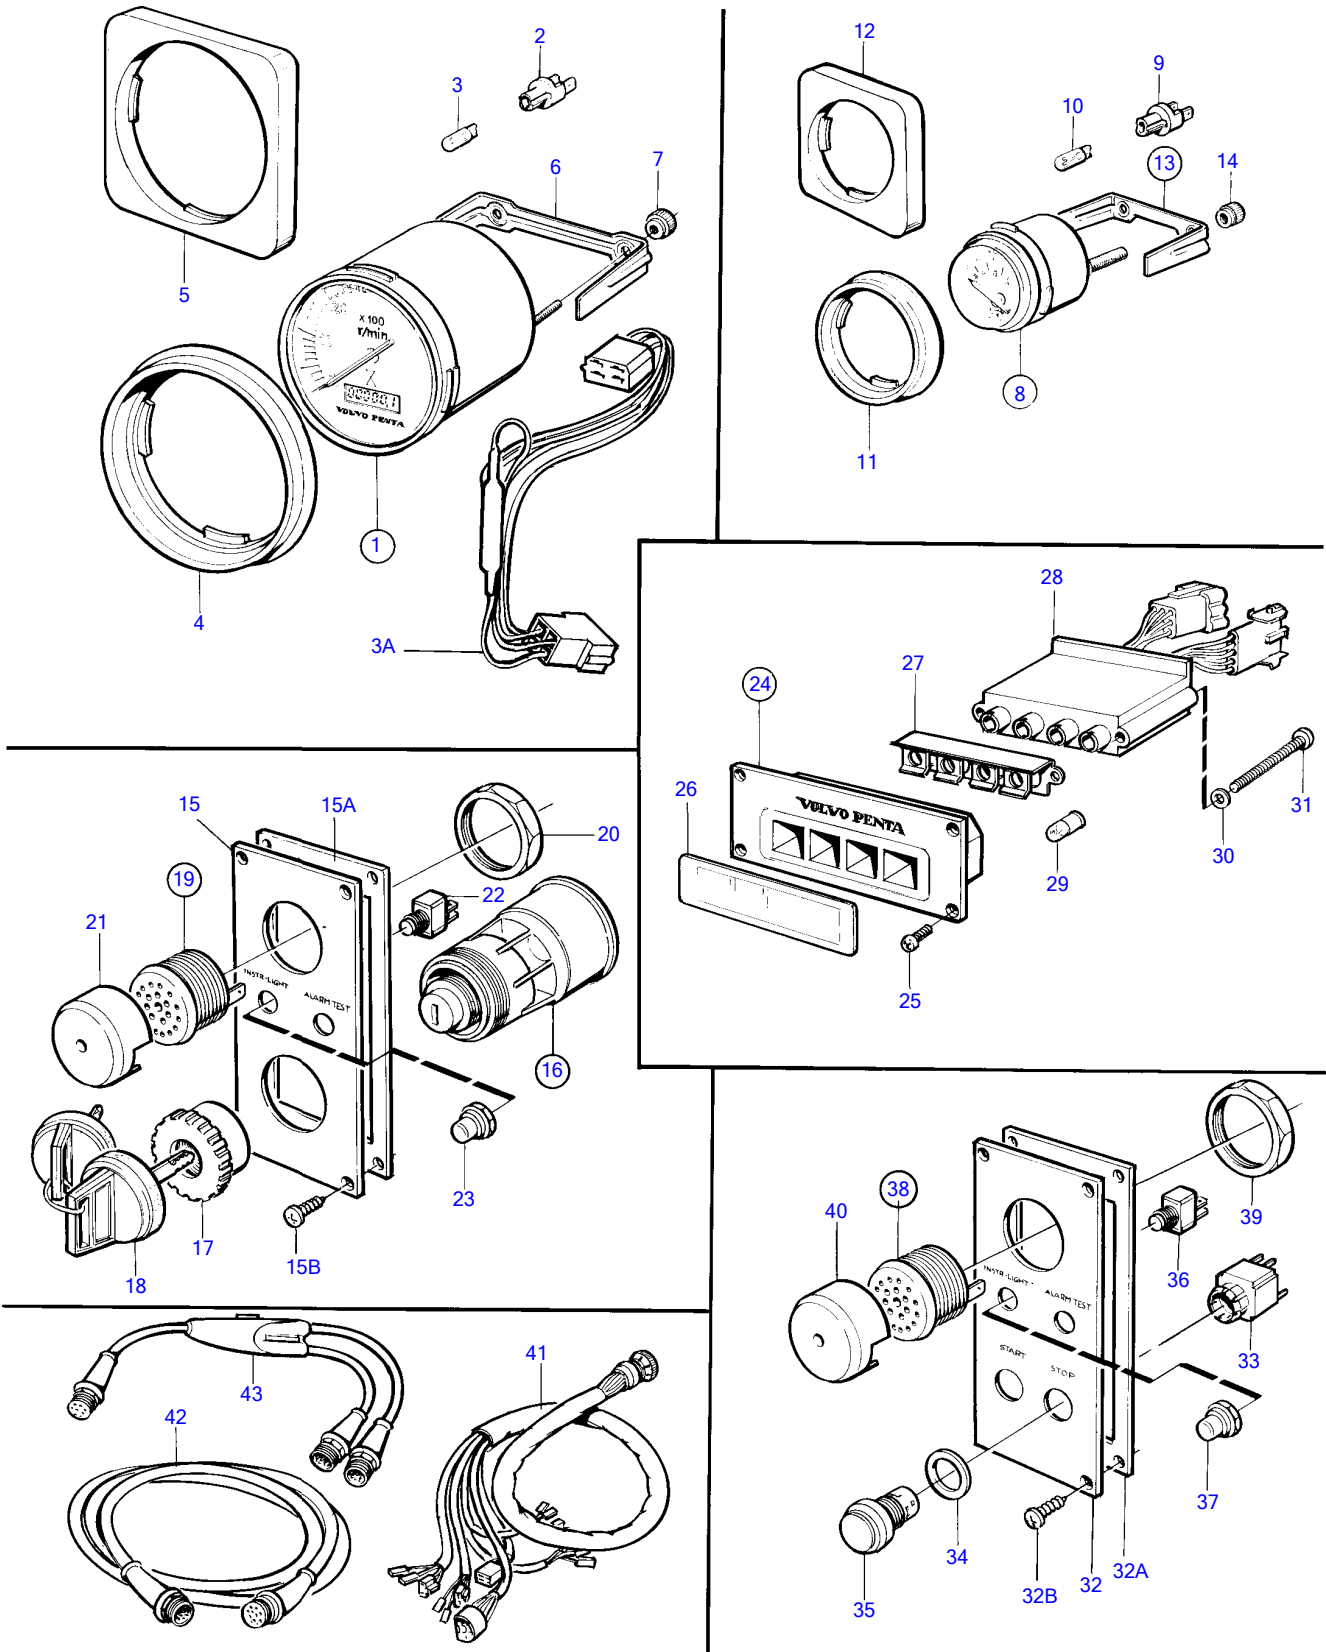

TAMD71B, TAMD73P-A, TAMD73WJ-A

16152

TAMD71B, TAMD73P-A, TAMD73WJ-A

REF	PART NO.	QTY	DESCRIPTION	SEE SEC.	NOTES
1	873587	1	Tachometer kit		Replaced by 1 ea tachometer kit 876750., Replaced by 876750
	876750	1	Tachometer kit		Repl by 873998. 3400 rpm
	873998	1	Tachometer kit		3400 rpm
2	863945	1	• Lamp socket		
3	863947	1	• Bulb		24V, 1,2W red
3A	873695	1	Diode cable		
4	873517	1	Ring		Alt., D=72mm
5		1	Instrument frame		Alt, D=75mm
6	873208	1	Brace kit		
7		2	• Nut		
8	873206	1	Turbo pressure gauge		
	873196	1	Thermometer		40-120°C
	873198	1	Oil pressure gauge		10x100kPa
	873202	1	Oil pressure gauge, reverse gear		30x100kPa
	873200	1	Voltmeter		
9	863945	1	• Lamp socket		
10	863947	1	• Bulb		
11	858643	1	Front ring		Alt, D=52mm
12	856822	1	Instrument frame		Alt, D=52mm
13	873207	1	Brace kit		
14		2	• Nut		
15	873271	1	Panel		
15A	873273	1	Gasket		
15B	828647	4	Screw		
16	3587072	1	Starter switch		(864277)
17	859955	1	• Plastic nut		
18	859953	2	• Key		State key code when ordering.
			Bulletin 49-30	49-30-EN	Key P/N 859953
19	828587	1	Buzzer		
20		1	• Nut		
21	858795	1	Protecting casing		
22	828584	1	Toggle switch		Alarm test
	828585	1	Toggle switch		Instr. light
23	828586	2	Nut		
24	858876	1	Symbol panel		
25	828647	4	• Screw		
26	858645	1	• Symbol strip		
27	828784	1	Reflector		
28	873737	1	Electronic unit		(873209)
29	828818	4	Bulb		
30	941904	2	Spring washer		
31	(941615)	2	Cross recessed screw		Obsolete part
32	873272	1	Panel		
32A	873273	1	Gasket		
32B	828647	4	Screw		
33	876950	1	Push button kit		Start, green
	876950	1	Push button kit		Stop, red
34		2	• Gasket		
35		2	• Push button		
36	828584	1	Toggle switch		Alarm test
	828585	1	Toggle switch		Instr. light
37	828586	2	Nut		
38	828587	1	Buzzer		
39		1	• Nut		
40	858795	1	Protecting casing		
41	873579	1	Wiring harness		Main station
	873580	1	Wiring harness		Fly Bridge
42	846648	X	Extension cable'verl		L=3.0m
	846649	X	Extension cable'verl		L=5.0m
	846650	X	Extension cable'verl		L=7.0m
	873838	X	Extension cable'verl		L=9.0m
	873839	X	Extension cable'verl		L=11.0m