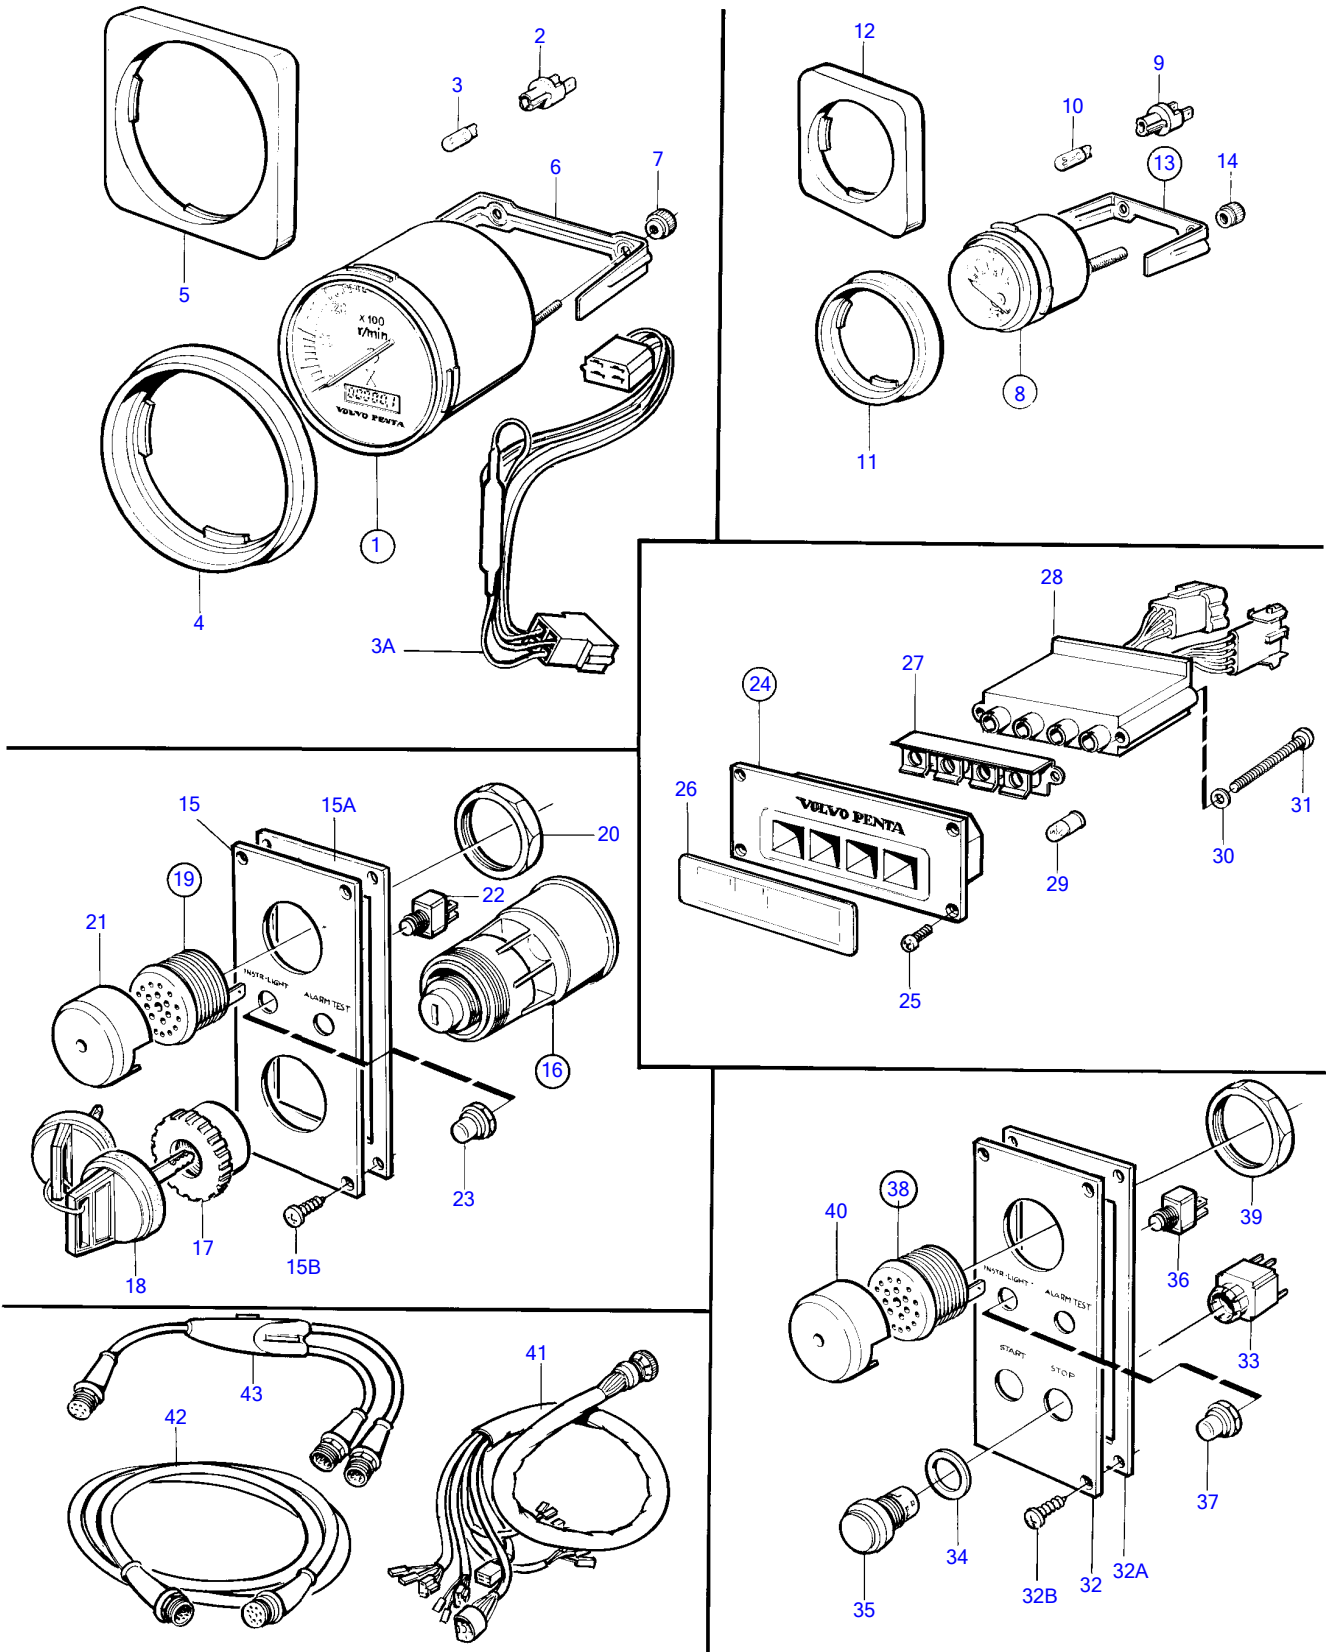

TAMD71B, TAMD73P-A, TAMD73WJ-A

16152

TAMD71B, TAMD73P-A, TAMD73WJ-A

REF	PART NO.	QTY	DESCRIPTION	SEE SEC.	NOTES
1	873586	1	Tachometer kit		Replaced by 1 ea tachometer kit 876750., Replaced by 876750
	876750	1	Tachometer kit		Repl by 873998. 3400 rpm
	873998	1	Tachometer kit		3400 rpm
2	863945	1	• Lamp socket		
3	863946	1	• Bulb		12V, 1,2W red
3A	873695	1	Diode cable		
4	873517	1	Ring		Alt., D=72mm
5		1	Instrument frame		Alt, D=75mm
6	873208	1	Brace kit		
7		2	• Nut		
8	873195	1	Thermometer		40-120°C
	873197	1	Oil pressure gauge		10x100kPa
	873201	1	Oil pressure gauge, reverse gear		30x100kPa
	873199	1	Voltmeter		
	873205	1	Turbo pressure gauge		
9	863945	1	• Lamp socket		
10	863946	1	• Bulb		
11	858643	1	Front ring		Alt, D=52mm
12	856822	1	Instrument frame		Alt, D=52mm
13	873207	1	Brace kit		
14		2	• Nut		
15	873271	1	Panel		
15A	873273	1	Gasket		
15B	828647	4	Screw		
16	3587072	1	Starter switch		(864277)
17	859955	1	• Plastic nut		
18	859953	2	• Key		State key code when ordering.
			• Bulletin 49-30	49-30-EN	Key P/N 859953
19	828587	1	Buzzer		
20		1	• Nut		
21	858795	1	Protecting casing		
22	828584	1	Toggle switch		Alarm test
	828585	1	Toggle switch		Instr. light
23	828586	2	Nut		
24	858876	1	Symbol panel		
25	828647	4	• Screw		
26	858645	1	• Symbol strip		
27	828784	1	Reflector		
28	873737	1	Electronic unit		(873209)
29	19923	4	Bulb		
30	941904	2	Spring washer		
31	(941615)	2	Cross recessed screw		Obsolete part
32	873272	1	Panel		
32A	873273	1	Gasket		
32B	828647	4	Screw		
33	876950	1	Push button kit		Start, green
	876950	1	Push button kit		Stop, red
34		2	• Gasket		
35		2	• Push button		
36	828584	1	Toggle switch		Alarm test
	828585	1	Toggle switch		Instr. light
37	828586	2	Nut		
38	828587	1	Buzzer		
39		1	• Nut		
40	858795	1	Protecting casing		
41	873579	1	Wiring harness		Main station
	873580	1	Wiring harness		Fly Bridge
42	846648	X	Extension cable'verl		L=3.0m
	846649	X	Extension cable'verl		L=5.0m
	846650	X	Extension cable'verl		L=7.0m
	873838	X	Extension cable'verl		L=9.0m
	873839	X	Extension cable'verl		L=11.0m

7740910-30-775

16152

Upd:2011-09-22

TAMD71B, TAMD73P-A, TAMD73WJ-A

VOLVO
PENTA