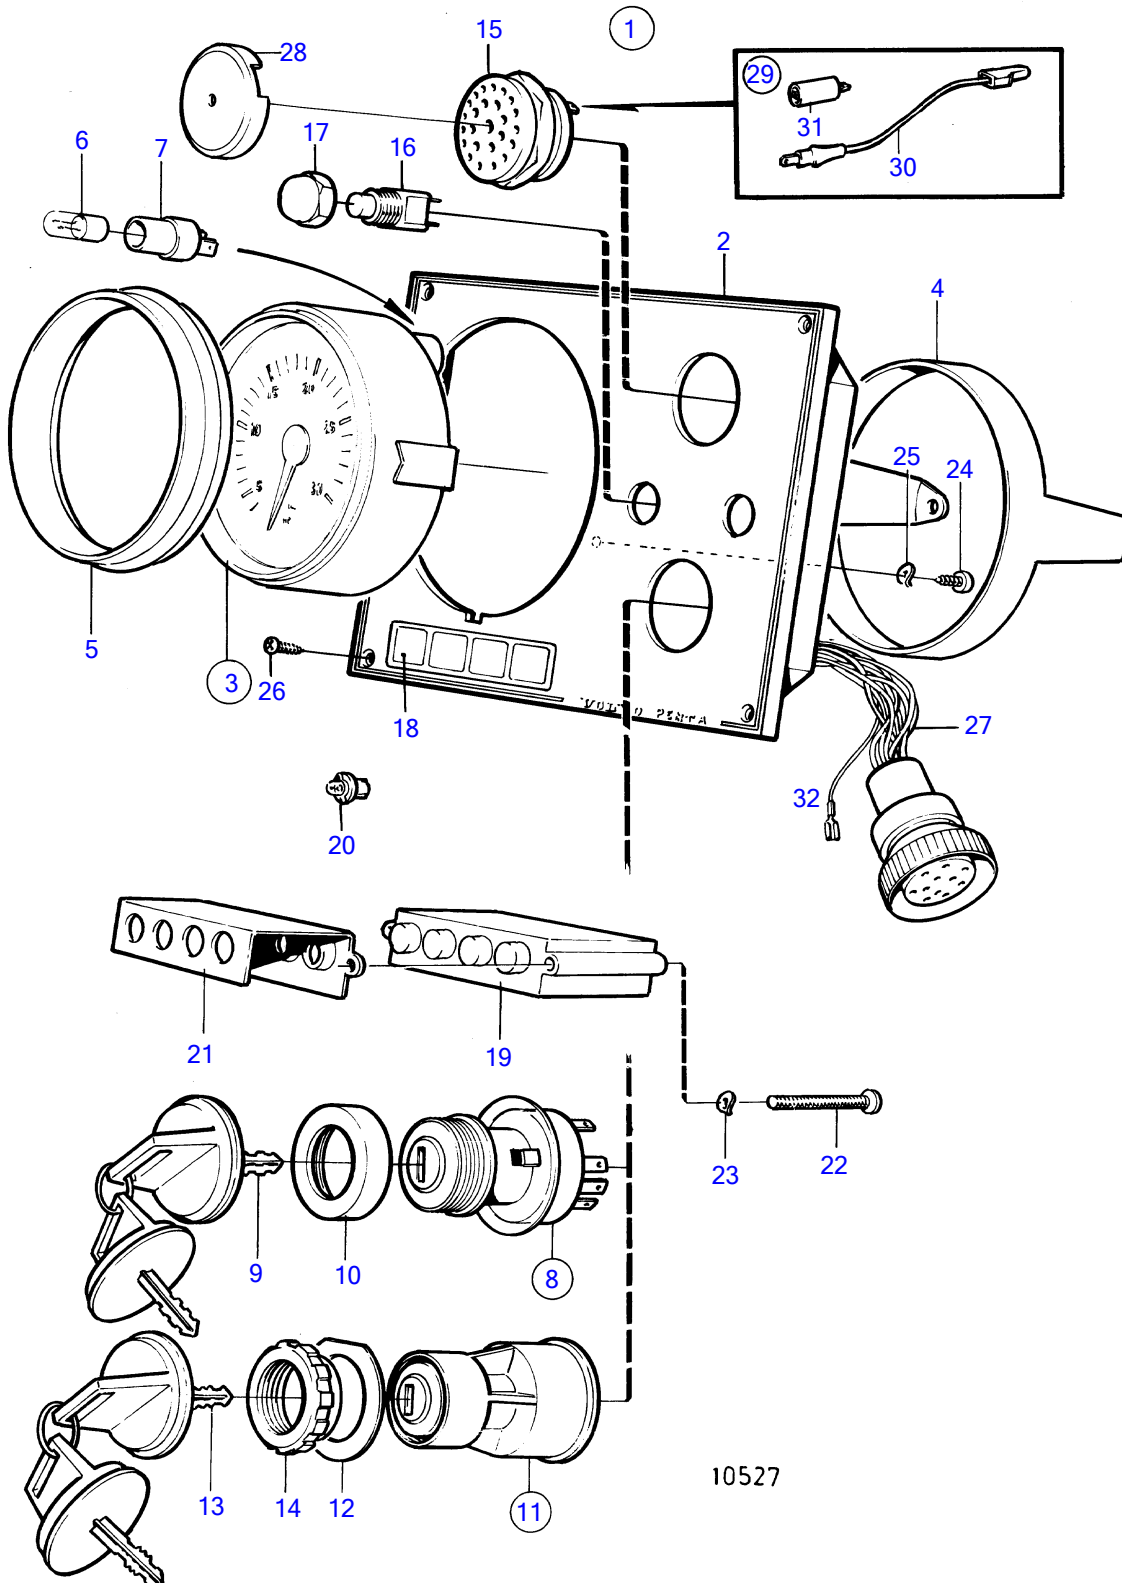

TAMD71B

## TAMD71B

REF	PART NO.	QTY	DESCRIPTION	SEE SEC.	NOTES
1	848999	1	Instrument panel		Gold coloured stripe., Replaced by 849938
2	860183	1	• Instrument panel		
3	872039	1	• Tachometer	802	
4	(828558)	1	• • Attaching ring		Obsolete part
5	858644	1	• Front ring		
6	19923	1	• Bulb		
7	808175	1	• Lamp socket		
8	828778	1	• Starter switch	802	Repl by 864277
9	(828676)	1	• • Key		State key code when ordering., Obsolete part
			• Bulletin P-36-4-1	P-36-4-1-EN	Deleted Part No's for Keys
10	1581184	1	• Round nut		
11	864277	1	• Starter switch		
12	860086	1	• • Marking label		
13	859953	2	• • Key		State key code when ordering.
			• Bulletin 49-30	49-30-EN	Key P/N 859953
14	859955	1	• • Plastic nut		
15	828587	1	• Buzzer		
16	828584	1	• Toggle switch		Alarm test
	828585	1	• Toggle switch		Instr. light
17	828586	2	• Nut		
18	858645	1	• Symbol strip		
19	873737	1	• Electronic unit		(828783)
20	19923	4	• Bulb		12V
21	828784	1	• Reflector		
22	(941615)	2	• Cross recessed screw		Obsolete part
23	941904	2	• Spring washer		
24	949947	1	• Cross recessed screw		
25	941904	1	• Spring washer		
26	828647	4	• Screw		
27	828648	1	• Cable kit		
28	858795	1	• Protecting casing		
32		X	electrical materials	1963	