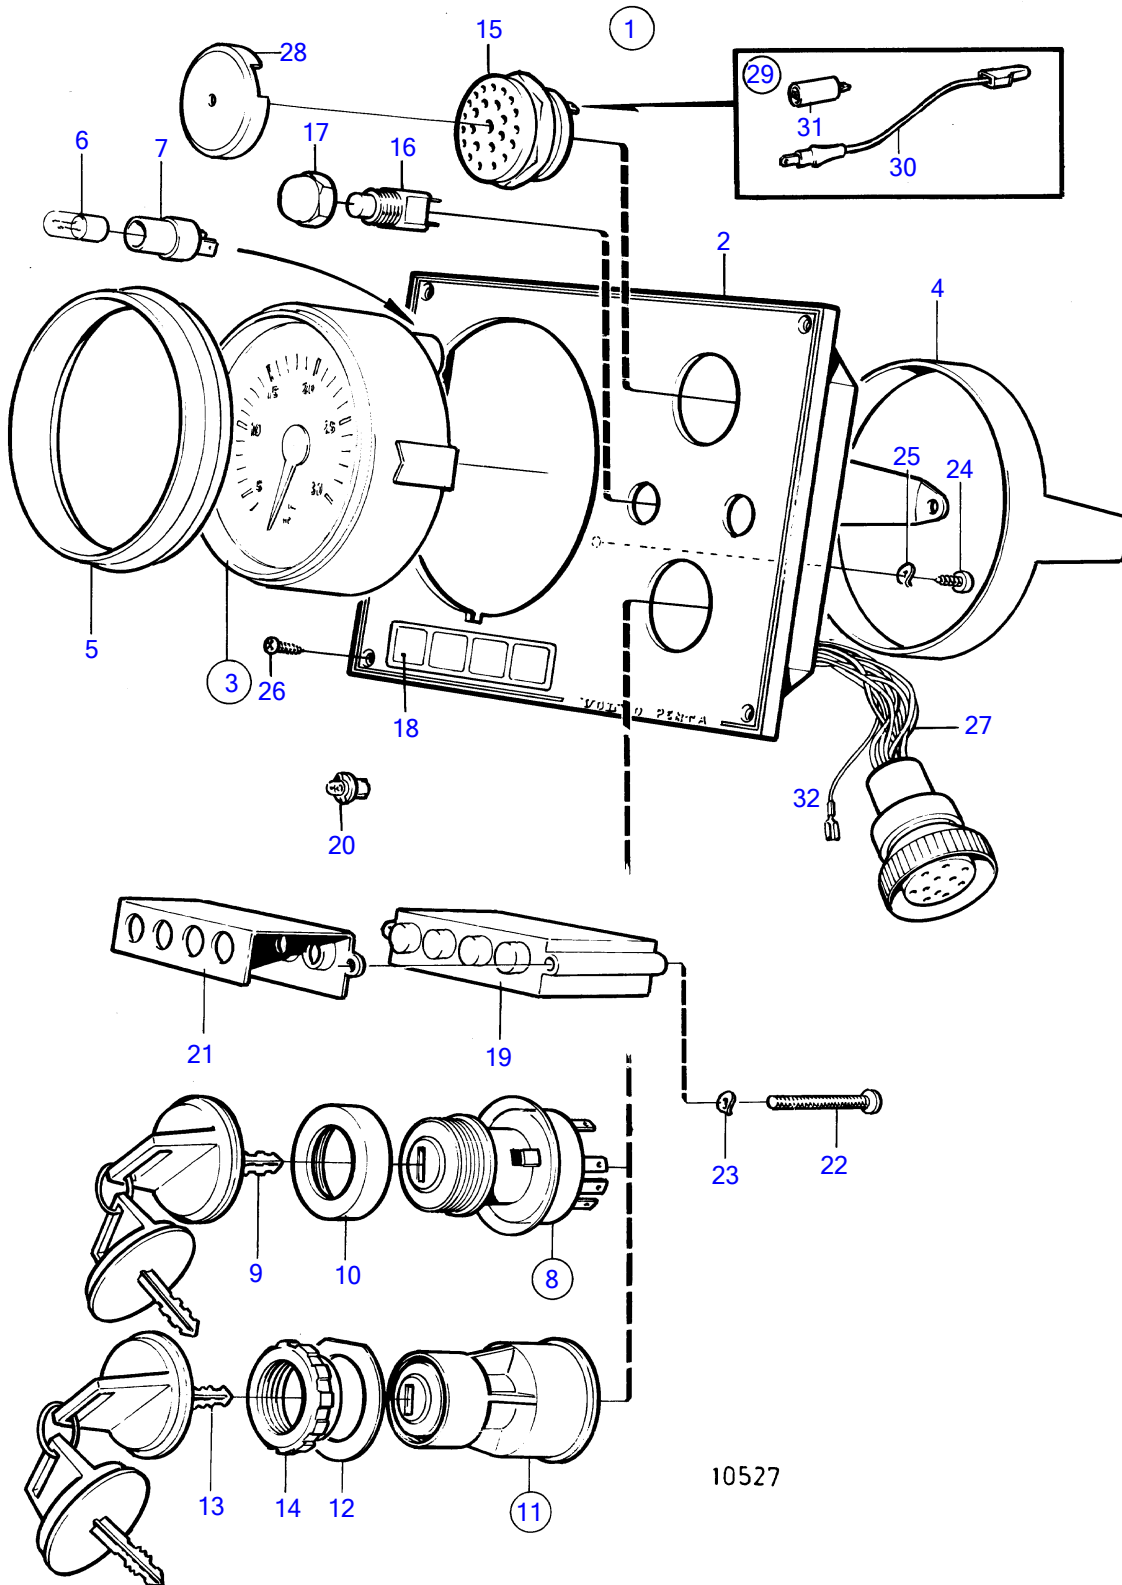

TAMD71B

## TAMD71B

REF	PART NO.	QTY	DESCRIPTION	SEE SEC.	NOTES
1	847977	1	Instrument panel		Gold coloured stripe., Replaced by 849937
2	860183	1	• Instrument panel		
3	872040	1	• Tachometer	825	
4	(828558)	1	• • Attaching ring		Obsolete part
5	858644	1	• Front ring		
6	182059	1	• Bulb		
7	808175	1	• Lamp socket		
8	828778	1	• Starter switch		Repl by 864277
9	(828676)	1	• • Key		State key code when ordering., Obsolete part
			• Bulletin P-36-4-1	P-36-4-1-EN	Deleted Part No's for Keys
10	1581184	1	• Round nut		
11	864277	1	• Starter switch		
12	860086	1	• • Marking label		
13	859953	2	• • Key		State key code when ordering.
			• Bulletin 49-30	49-30-EN	Key P/N 859953
14	859955	1	• • Plastic nut		
15	828587	1	• Buzzer		
16	828584	1	• Toggle switch		Alarm test
	828585	1	• Toggle switch		Instr. light
17	828586	2	• Nut		
18	858645	1	• Symbol strip		
19	873737	1	• Electronic unit		(828783)
20	966327	4	• Bulb		24V, 1,2W (828818)
21	828784	1	• Reflector		
22	(941615)	2	• Cross recessed screw		Obsolete part
23	941904	2	• Spring washer		
24	949947	1	• Cross recessed screw		
25	941904	1	• Spring washer		
26	828647	4	• Screw		
27	828648	1	• Cable kit		
28	858795	1	• Protecting casing		
32		X	electrical materials	1963	