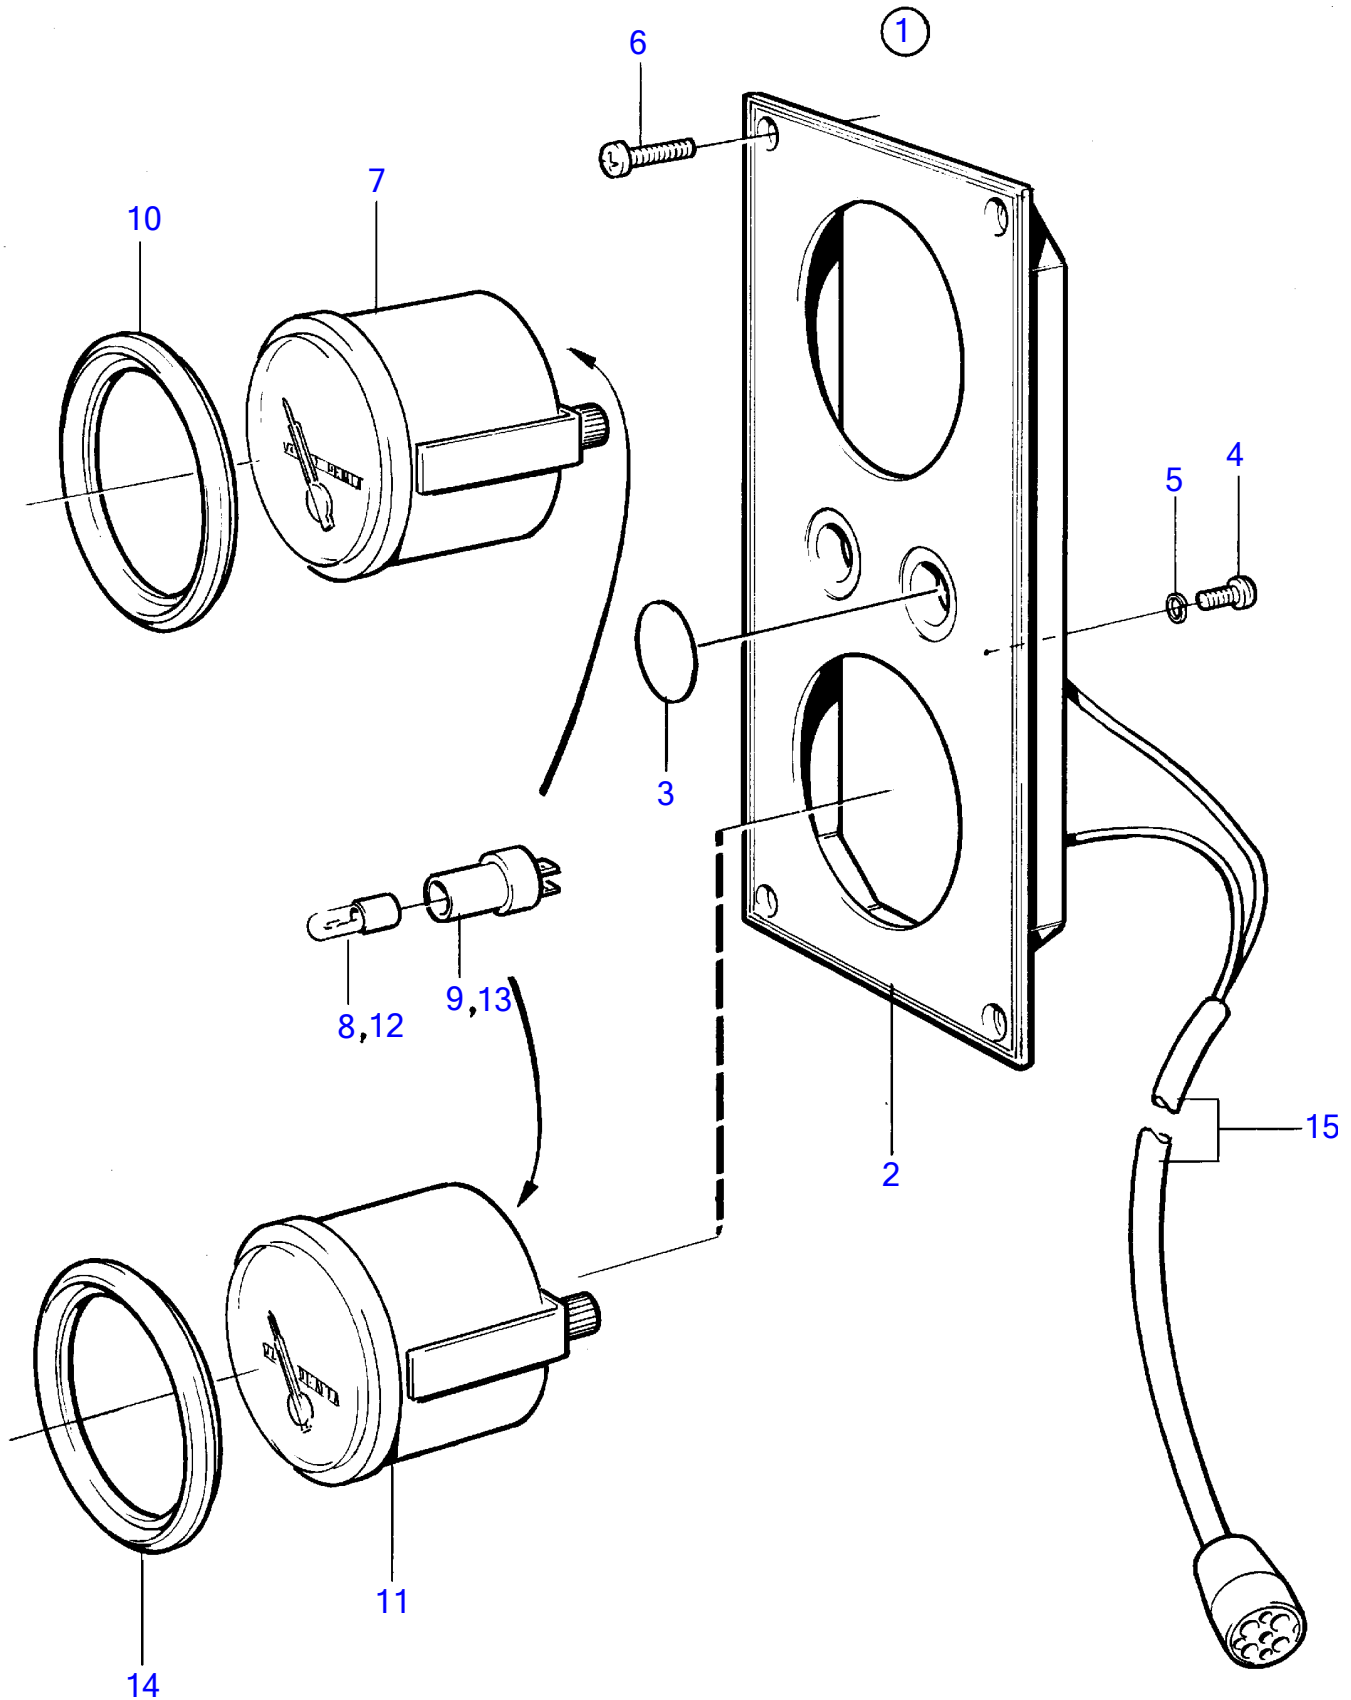

TAMD71B, TAMD73P-A, TAMD73WJ-A

TAMD71B, TAMD73P-A, TAMD73WJ-A

REF	PART NO.	QTY	DESCRIPTION	SEE SEC.	NOTES
1	864053	1	Instrument panel		White coloured stripe.
2		1	• Instrument panel		
3	828607	2	• • Cover plate		
4	949947	1	• • Cross recessed screw		
5	941904	1	• • Spring washer		
6	828647	4	• • Screw		
7	873202	1	• Oil pressure gauge		(863937)
8	863947	1	• • Bulb		For instruments of early production should white bulb 182059 and bulb holder 808175 be mounted., Red
9	863945	1	• • Lamp socket		For instruments of early production should white bulb 182059 and bulb holder 808175 be mounted.
10	858643	1	• Front ring		
11	873206	1	• Turbo pressure gauge		0-3bar
12	863947	1	• • Bulb		For instruments of early production should white bulb 182059 and bulb holder 808175 be mounted., Red
13	863945	1	• • Lamp socket		For instruments of early production should white bulb 182059 and bulb holder 808175 be mounted.
14	858643	1	• Front ring		
15		X	• Cable trunk, electrical materials	1963	Turbocharge-reverse gear.