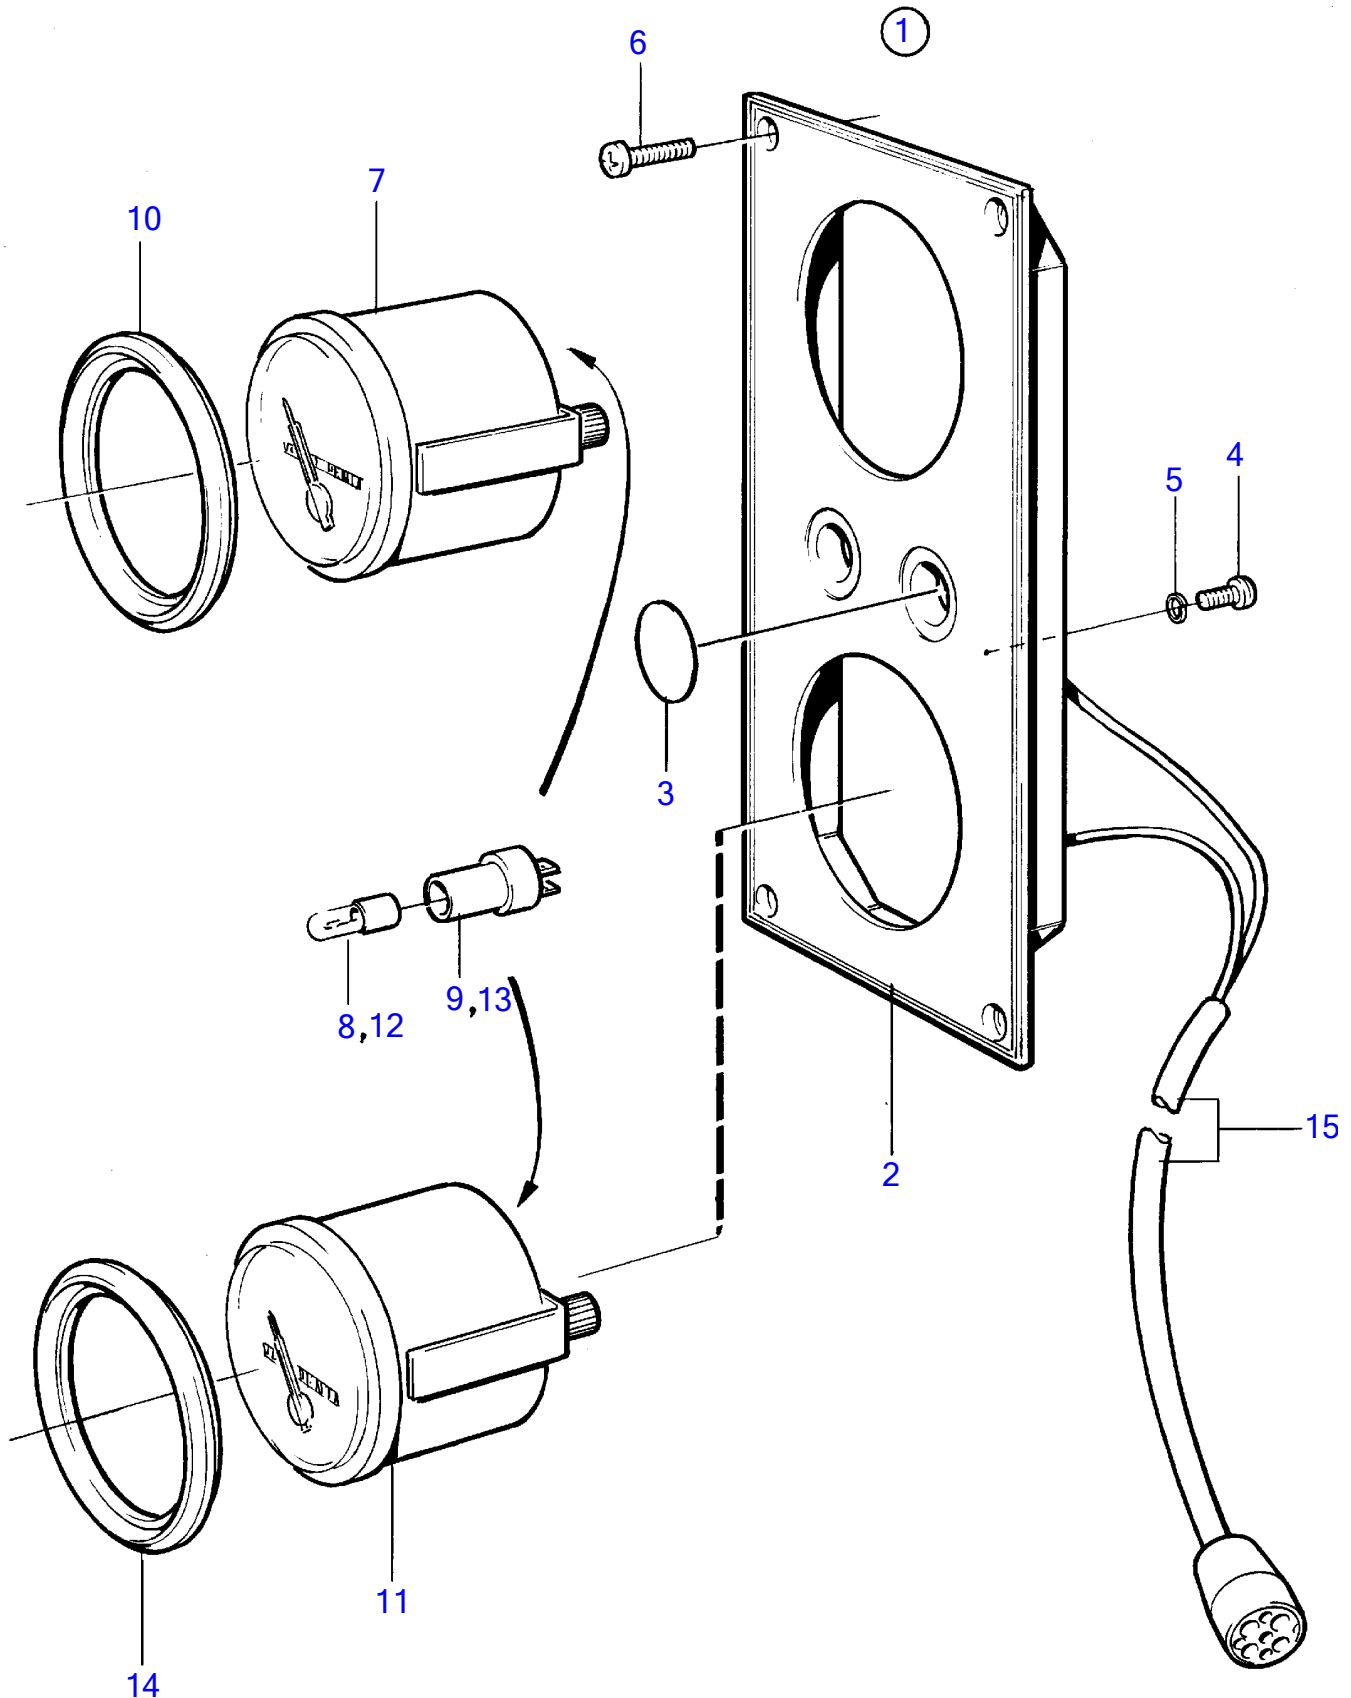

TAMD71B, TAMD73P-A, TAMD73WJ-A

TAMD71B, TAMD73P-A, TAMD73WJ-A

REF	PART NO.	QTY	DESCRIPTION	SEE SEC.	NOTES
1	(864050)	1	Instrument panel		White coloured stripe., Obsolete part
2		1	• Instrument panel		
3	828607	2	• • Cover plate		
4	949947	1	• • Cross recessed screw		
5	941904	1	• • Spring washer		
6	828647	4	• • Screw		
7	873202	1	• Oil pressure gauge		(863937)
8	863947	1	• • Bulb		For instruments of early production should white bulb 182059 and bulb holder 808175 be mounted., Red
9	863945	1	• • Lamp socket		For instruments of early production should white bulb 182059 and bulb holder 808175 be mounted.
10	858643	1	• Front ring		
11	873204	1	• Turbo pressure gauge		0-2bar
12	863947	1	• • Bulb		For instruments of early production should white bulb 182059 and bulb holder 808175 be mounted., Red
13	863945	1	• • Lamp socket		For instruments of early production should white bulb 182059 and bulb holder 808175 be mounted.
14	858643	1	• Front ring		
15		X	• Cable trunk, electrical materials	1963	Turbocharge-reverse gear.