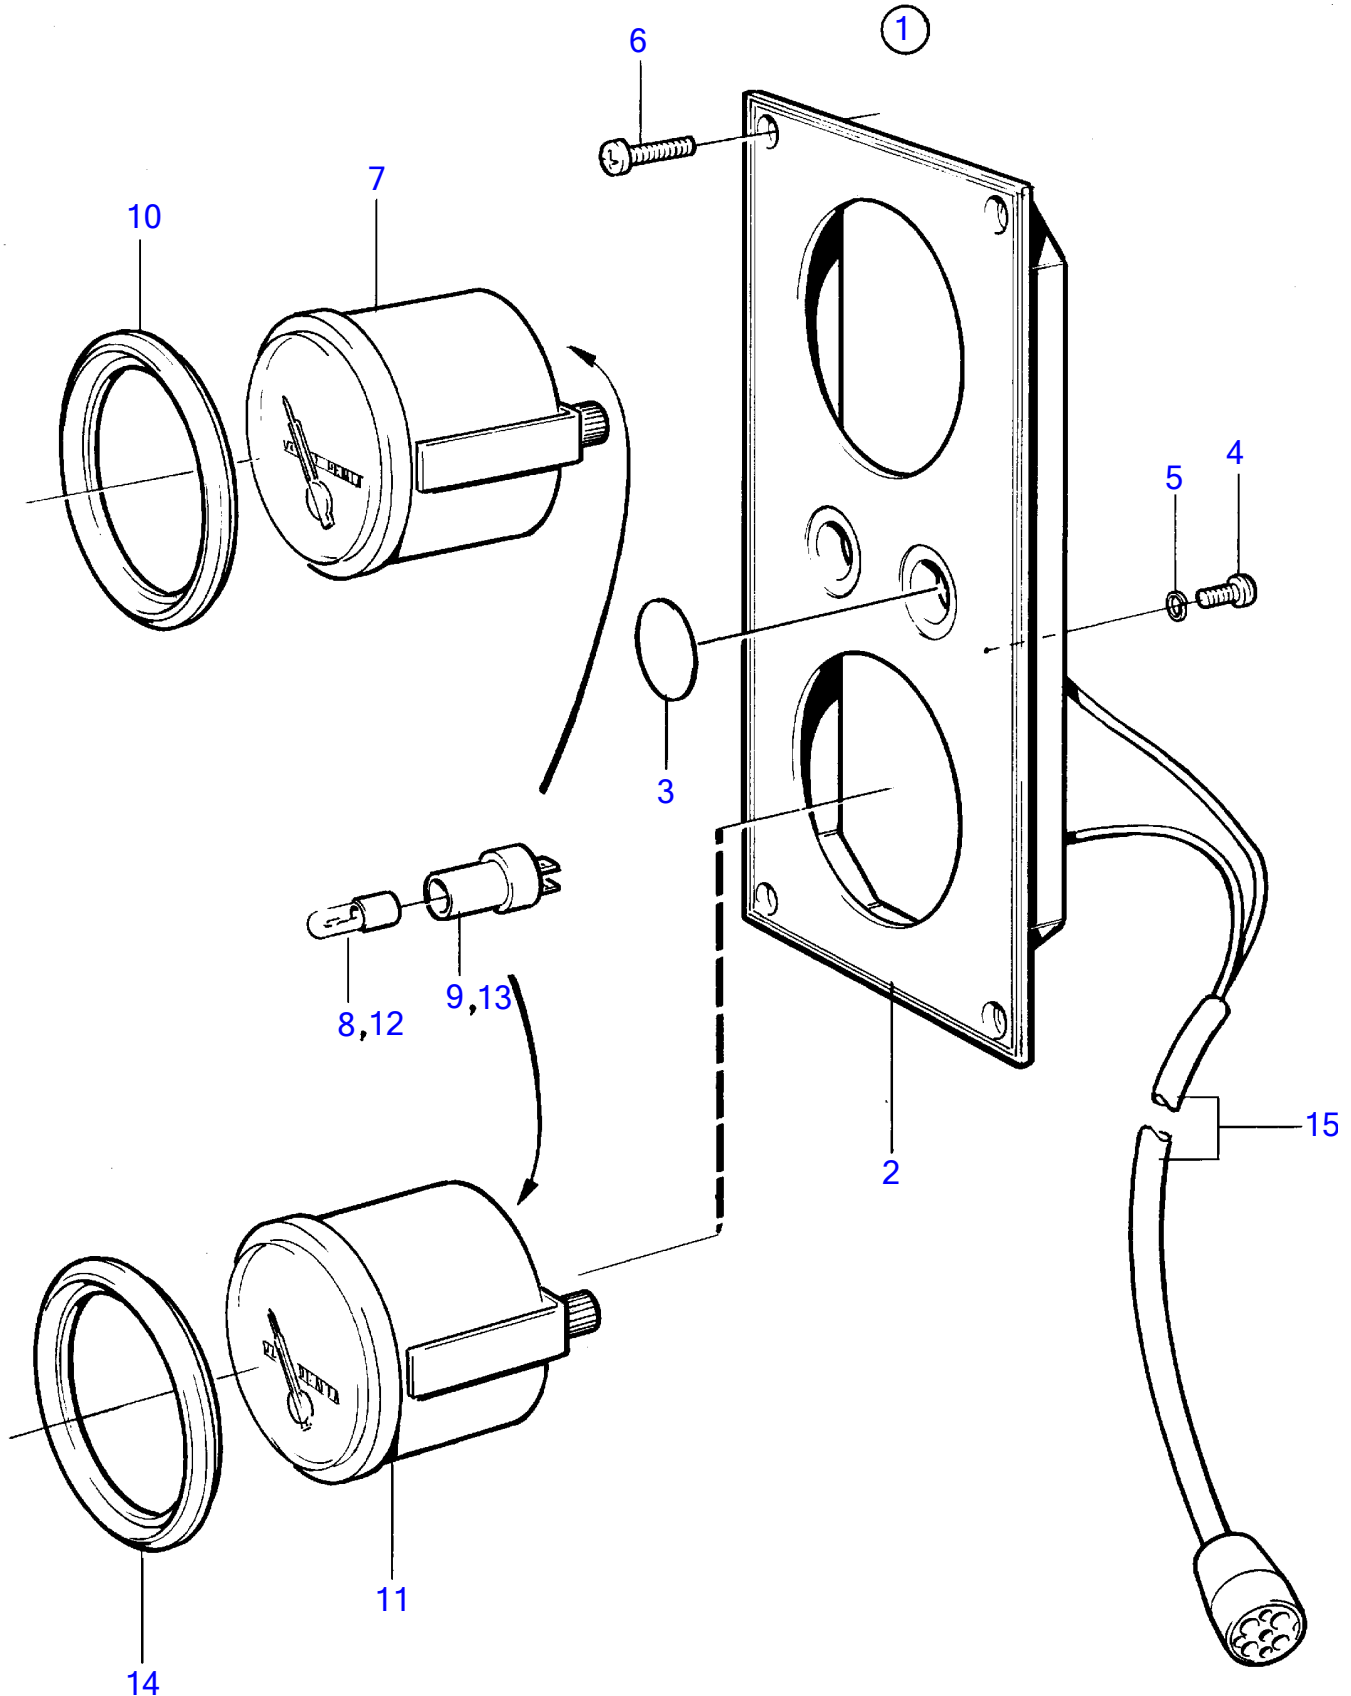

TAMD71B, TAMD73P-A, TAMD73WJ-A

TAMD71B, TAMD73P-A, TAMD73WJ-A

REF	PART NO.	QTY	DESCRIPTION	SEE SEC.	NOTES
1	846803	1	Instrument panel		Gold coloured stripe., Replaced by 849939
	849939	1	Instrument panel		White coloured stripe., Replaced by 864050
2		1	• Instrument panel		
3	828607	2	• • Cover plate		
4	949947	1	• • Cross recessed screw		
5	941904	1	• • Spring washer		
6	828647	4	• • Screw		
7	873202	1	• Oil pressure gauge		(863937)
8	863947	1	• • Bulb		For instruments of early production should white bulb 182059 and bulb holder 808175 be mounted., Red
9	863945	1	• • Lamp socket		For instruments of early production should white bulb 182059 and bulb holder 808175 be mounted.
10	858643	1	• Front ring		
11	873204	1	• Turbo pressure gauge		0-2bar
12	863947	1	• • Bulb		For instruments of early production should white bulb 182059 and bulb holder 808175 be mounted., Red
13	863945	1	• • Lamp socket		For instruments of early production should white bulb 182059 and bulb holder 808175 be mounted.
14	858643	1	• Front ring		
15		X	• Cable trunk, electrical materials	1963	Turbocharge-reverse gear.