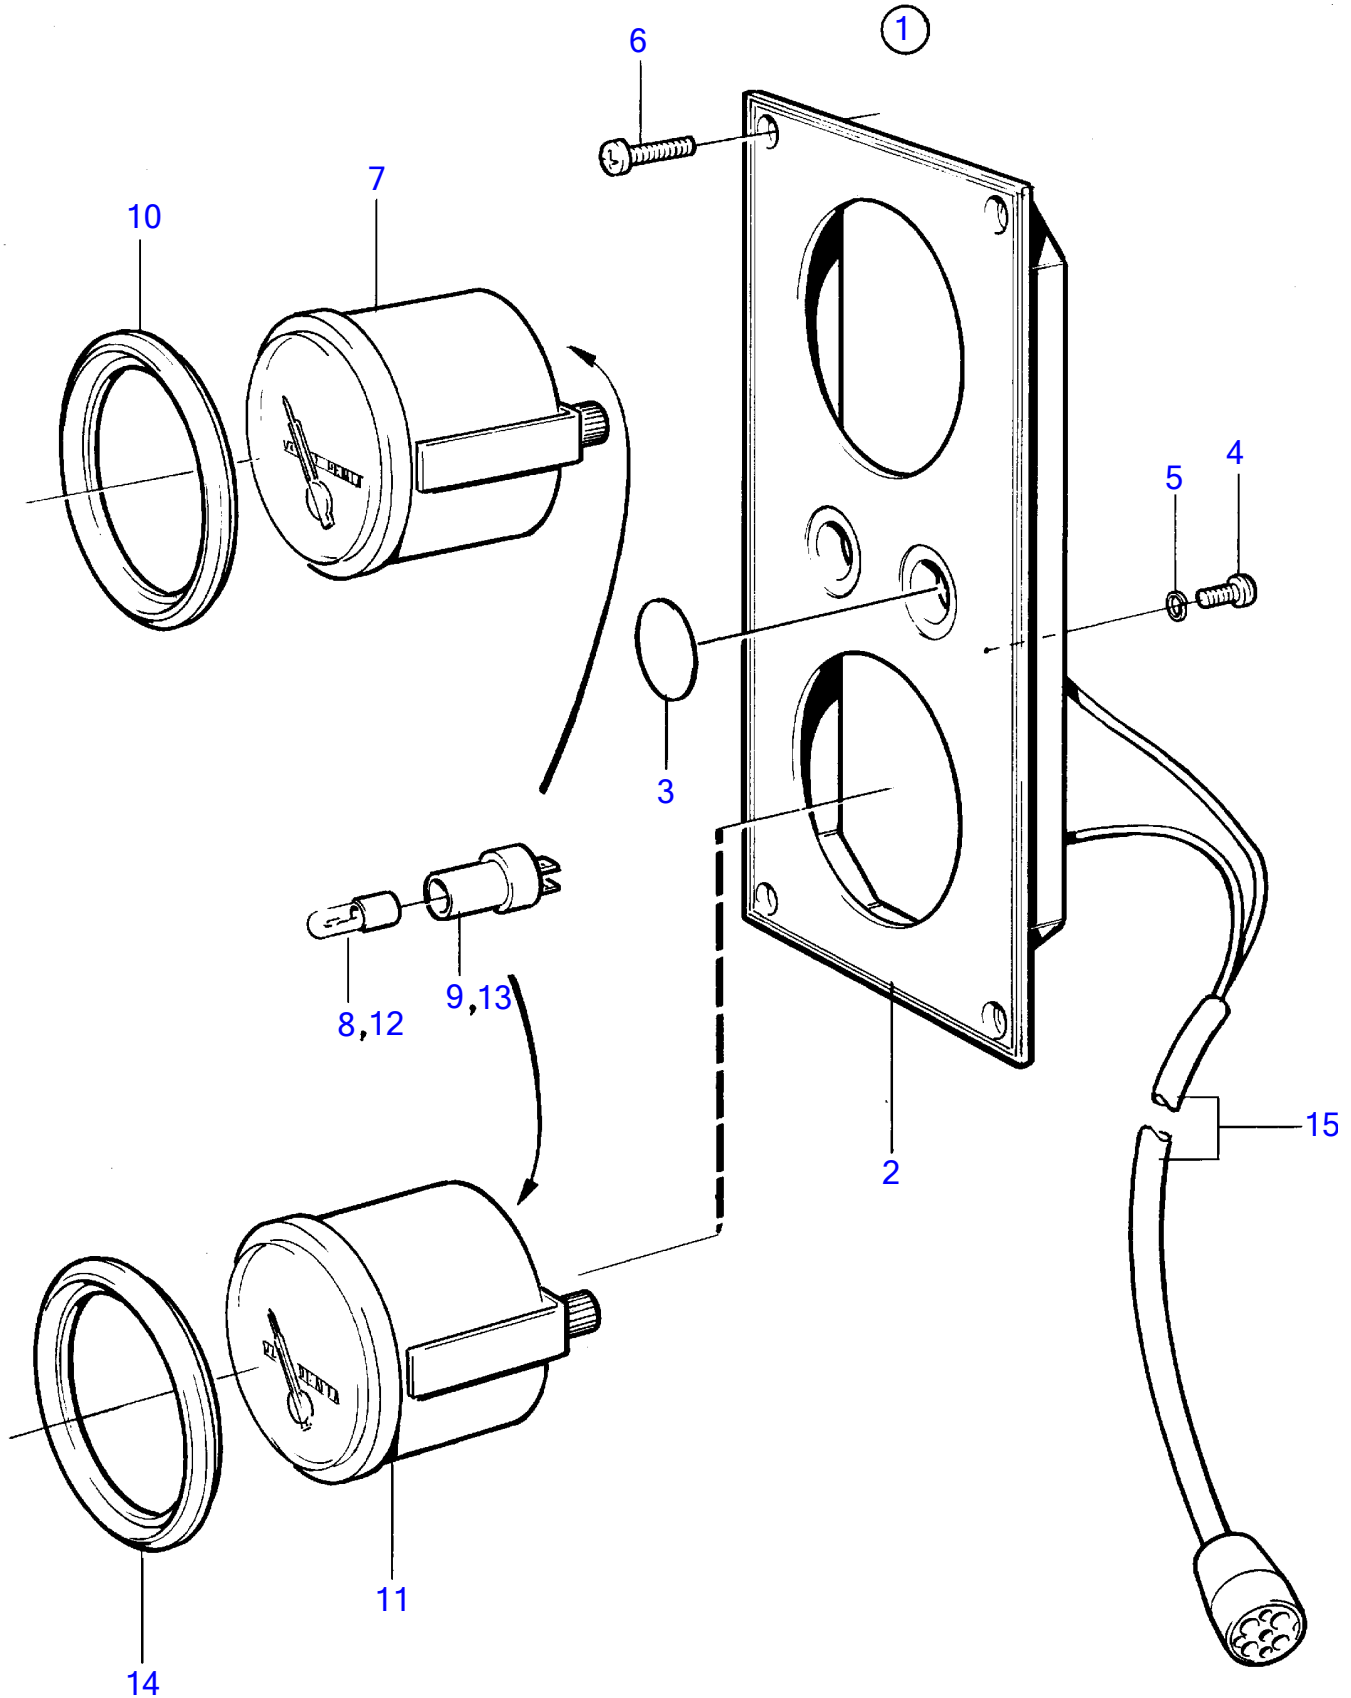

TAMD71B, TAMD73P-A, TAMD73WJ-A

TAMD71B, TAMD73P-A, TAMD73WJ-A

REF	PART NO.	QTY	DESCRIPTION	SEE SEC.	NOTES
1	846847	1	Instrument panel		Replaced by 849940
	849940	1	Instrument panel		Gold coloured stripe.
2	(858874)	1	• Instrument panel		White coloured stripe.
3	828607	2	• • Cover plate		
4	949947	1	• • • Cross recessed screw		
5	941904	1	• • Spring washer		
6	828647	4	• • Screw		
7	873201	1	• Oil pressure gauge		(863936)
8	863946	1	• • Bulb		Use white bulb 19923 and socket 808175 for earlier gauges.
9	863945	1	• • Lamp socket		Use white bulb 19923 and socket 808175 for earlier gauges.
10	858643	1	• Front ring		
11	863938	1	• Turbo pressure gauge		0-2bar
12	863946	1	• • Bulb		Red
13	863945	1	• • Lamp socket		
14	858643	1	• Front ring		
15		1	• Cable trunk		
		X		1963	