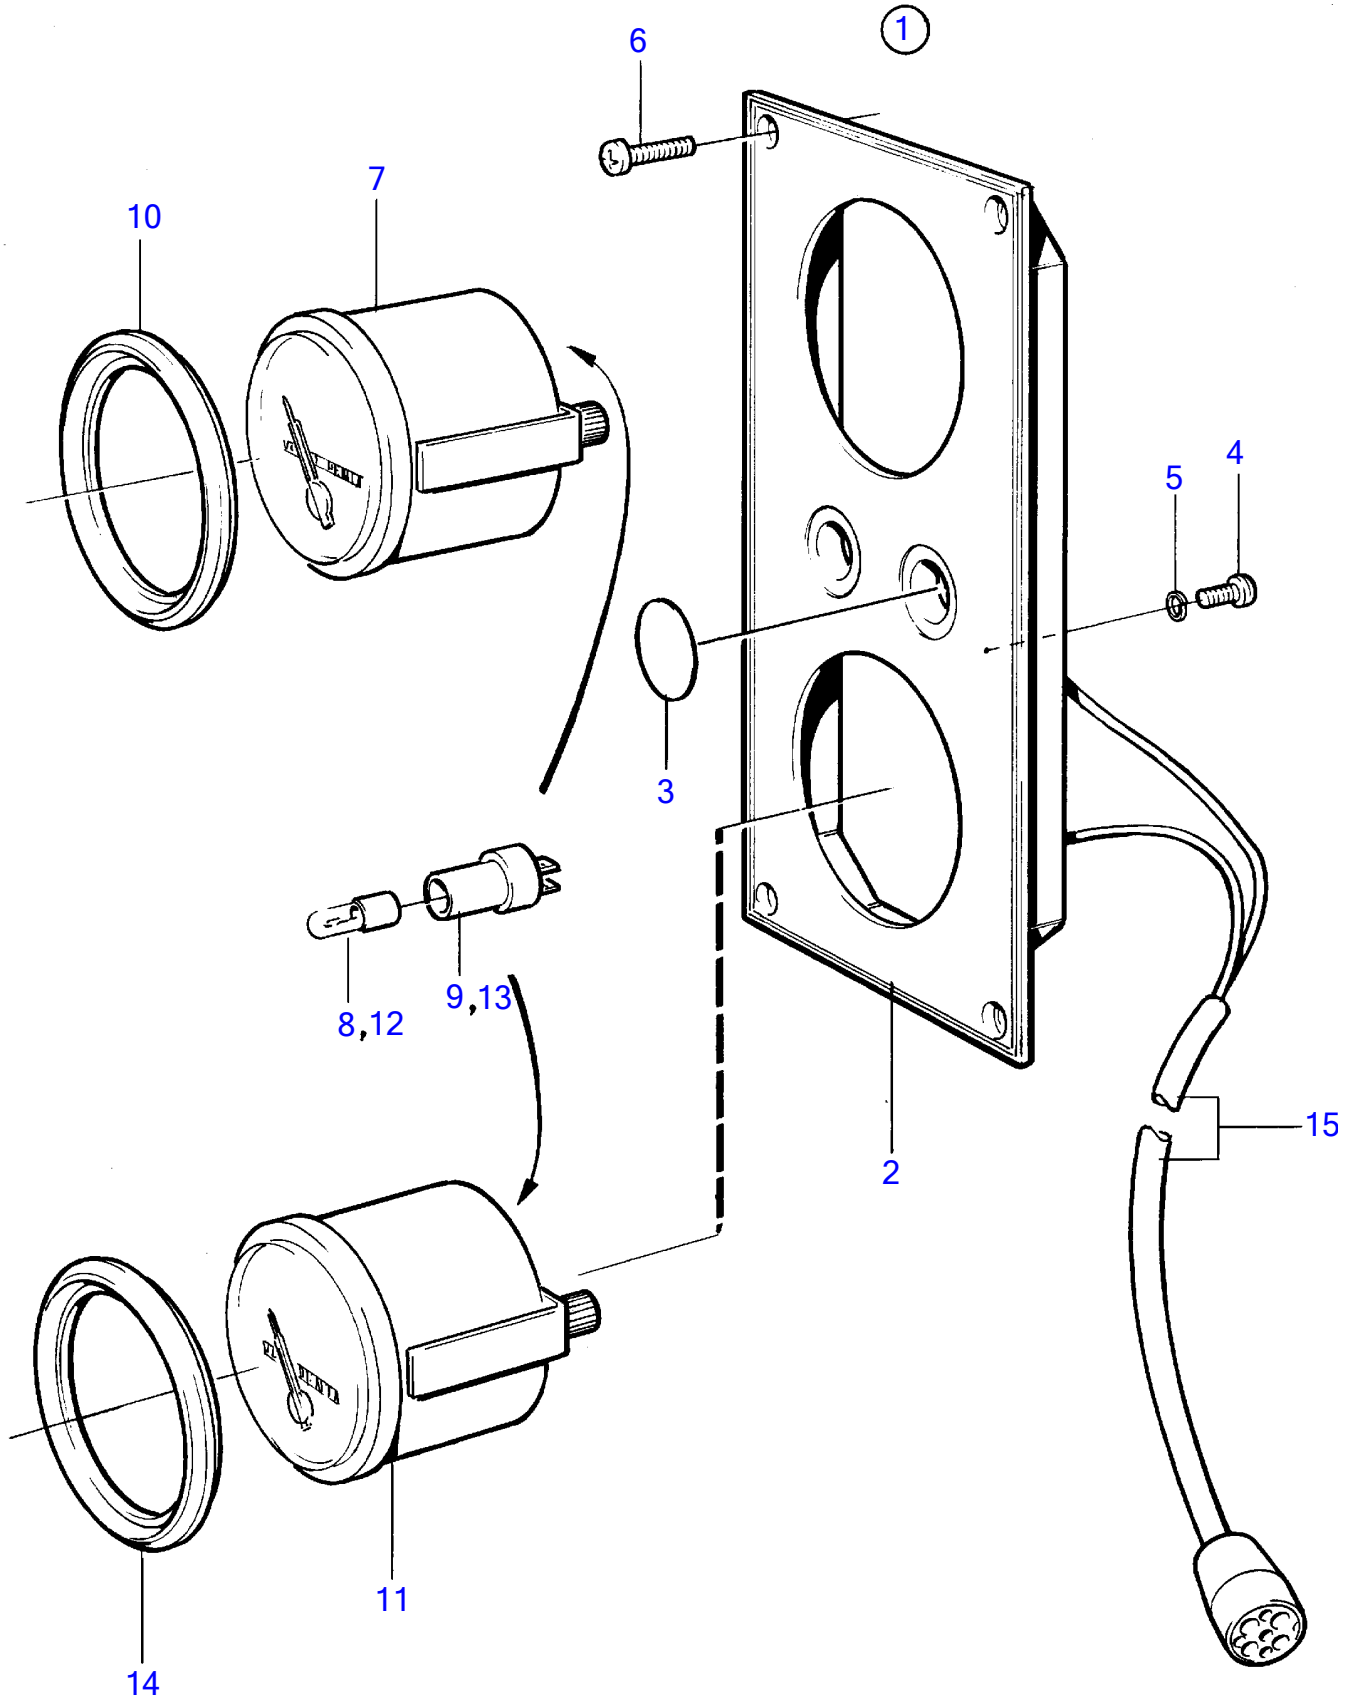

TAMD71B, TAMD73P-A, TAMD73WJ-A

TAMD71B, TAMD73P-A, TAMD73WJ-A

REF	PART NO.	QTY	DESCRIPTION	SEE SEC.	NOTES
1	872282	1	Instrument panel		White coloured stripe.
2	(858874)	1	• Instrument panel		Obsolete part, White coloured stripe.
3	828607	2	• • Cover plate		
4	949947	1	• • • Cross recessed screw		
5	941904	1	• • • Spring washer		
6	828647	4	• • • Screw		
7	873201	1	• Oil pressure gauge		(863936)
8	863946	1	• • • Bulb		Use white bulb 19923 and socket 808175 for earlier gauges., Red
9	863945	1	• • • Lamp socket		Use white bulb 19923 and socket 808175 for earlier gauges.
10	858643	1	• Front ring		
11	873205	1	• Turbo pressure gauge		0-3bar
12	863946	1	• • • Bulb		Red
13	863945	1	• • • Lamp socket		
14	858643	1	• Front ring		
15		1	• Cable trunk		
		X	electrical materials	1963	
		X	electrical materials	1964	
		X	electrical materials	1965	