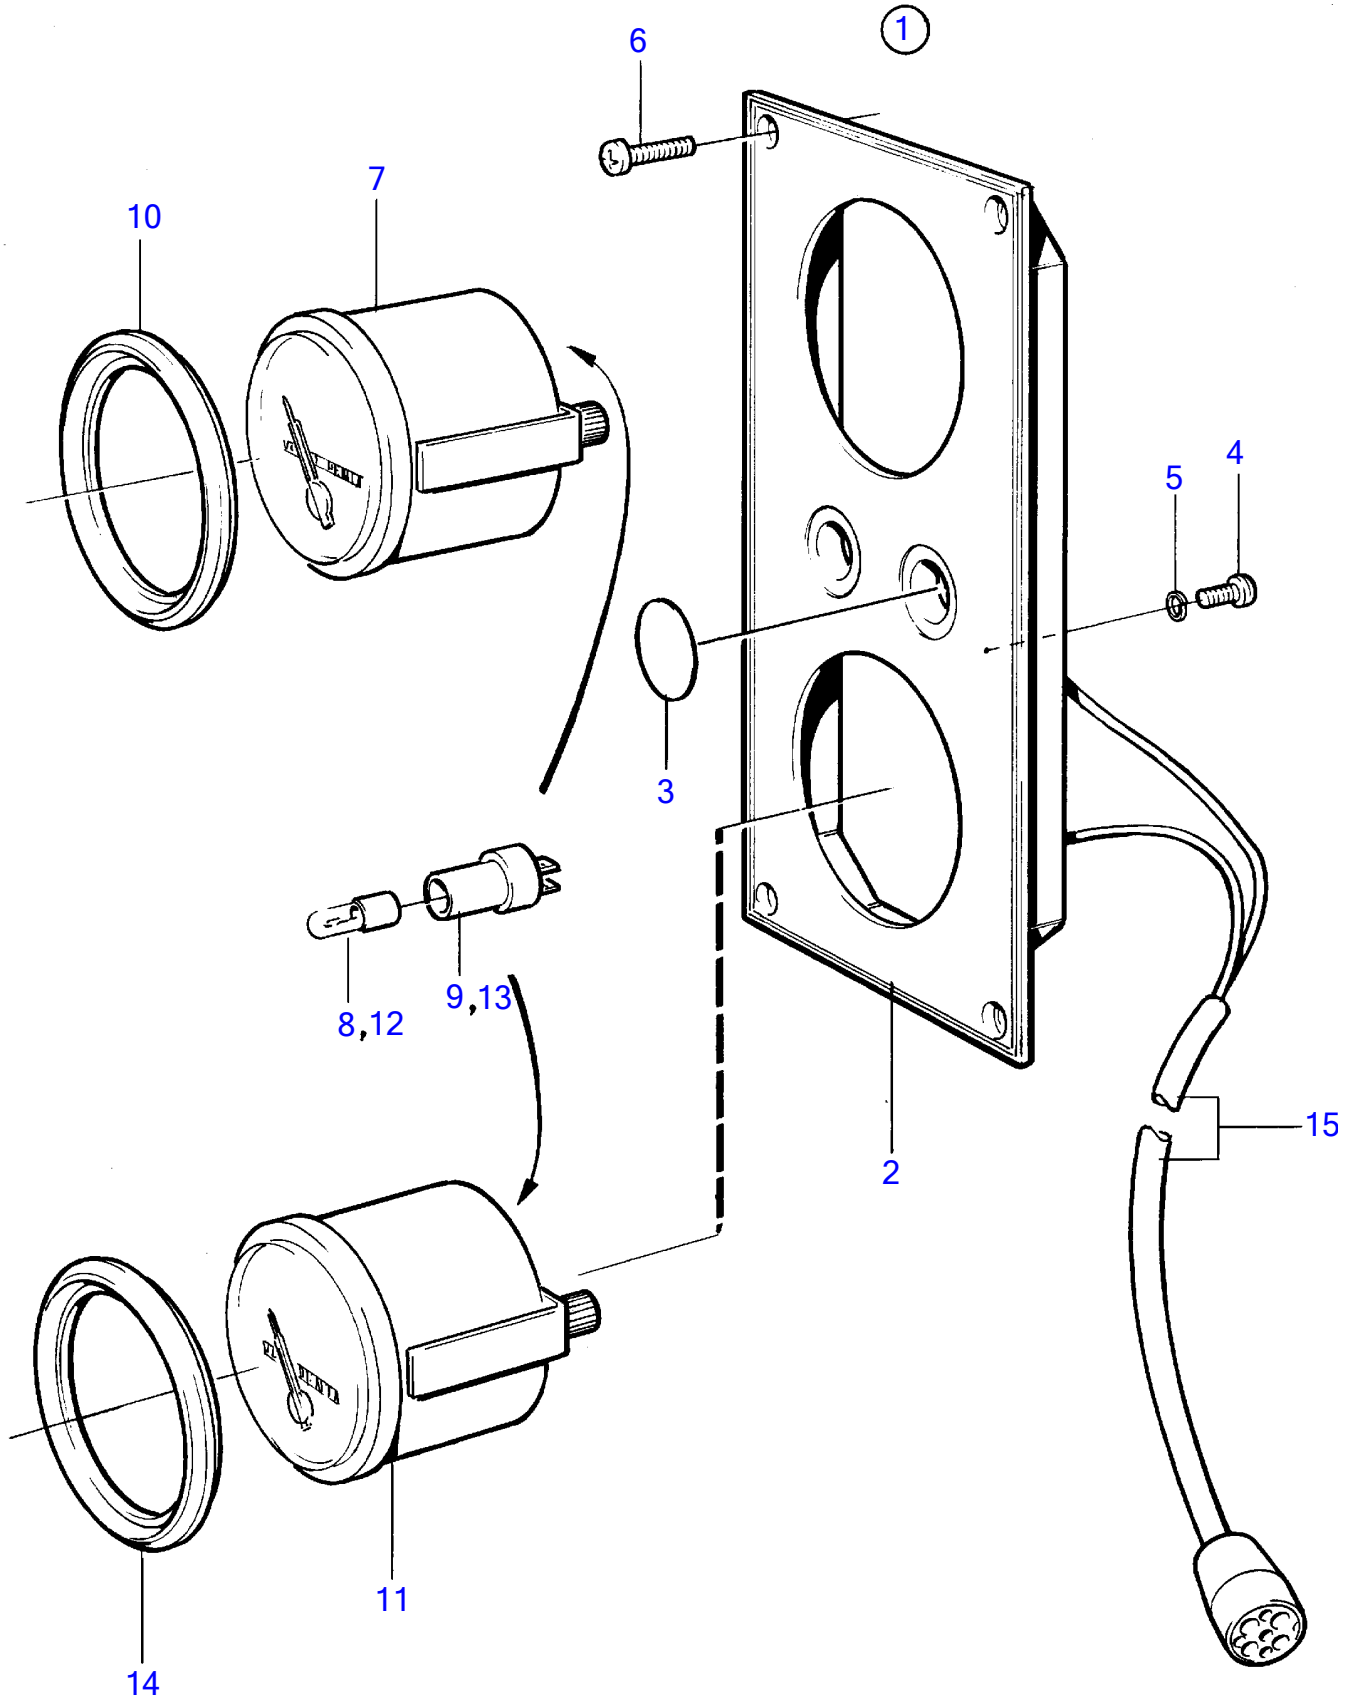

TAMD71B, TAMD73P-A, TAMD73WJ-A

TAMD71B, TAMD73P-A, TAMD73WJ-A

REF	PART NO.	QTY	DESCRIPTION	SEE SEC.	NOTES
1	864049	1	Instrument panel		White coloured stripe., TAMD71B
2	(858874)	1	• Instrument panel		Obsolete part, White coloured stripe.
3	828607	2	• • Cover plate		
4	949947	1	• • Cross recessed screw		
5	941904	1	• • Spring washer		
6	828647	4	• • Screw		
7	873201	1	• Oil pressure gauge		(863936)
8	863946	1	• • Bulb		Use white bulb 19923 and socket 808175 for earlier gauges., Red
9	863945	1	• • Lamp socket		Use white bulb 19923 and socket 808175 for earlier gauges.
10	858643	1	• Front ring		
11	863938	1	• Turbo pressure gauge		0-2bar
12	863946	1	• • Bulb		Red
13	863945	1	• • Lamp socket		
14	858643	1	• Front ring		
15		1	• Cable trunk		
		X	electrical materials	1963	
		X	electrical materials	1964	
		X	electrical materials	1965	