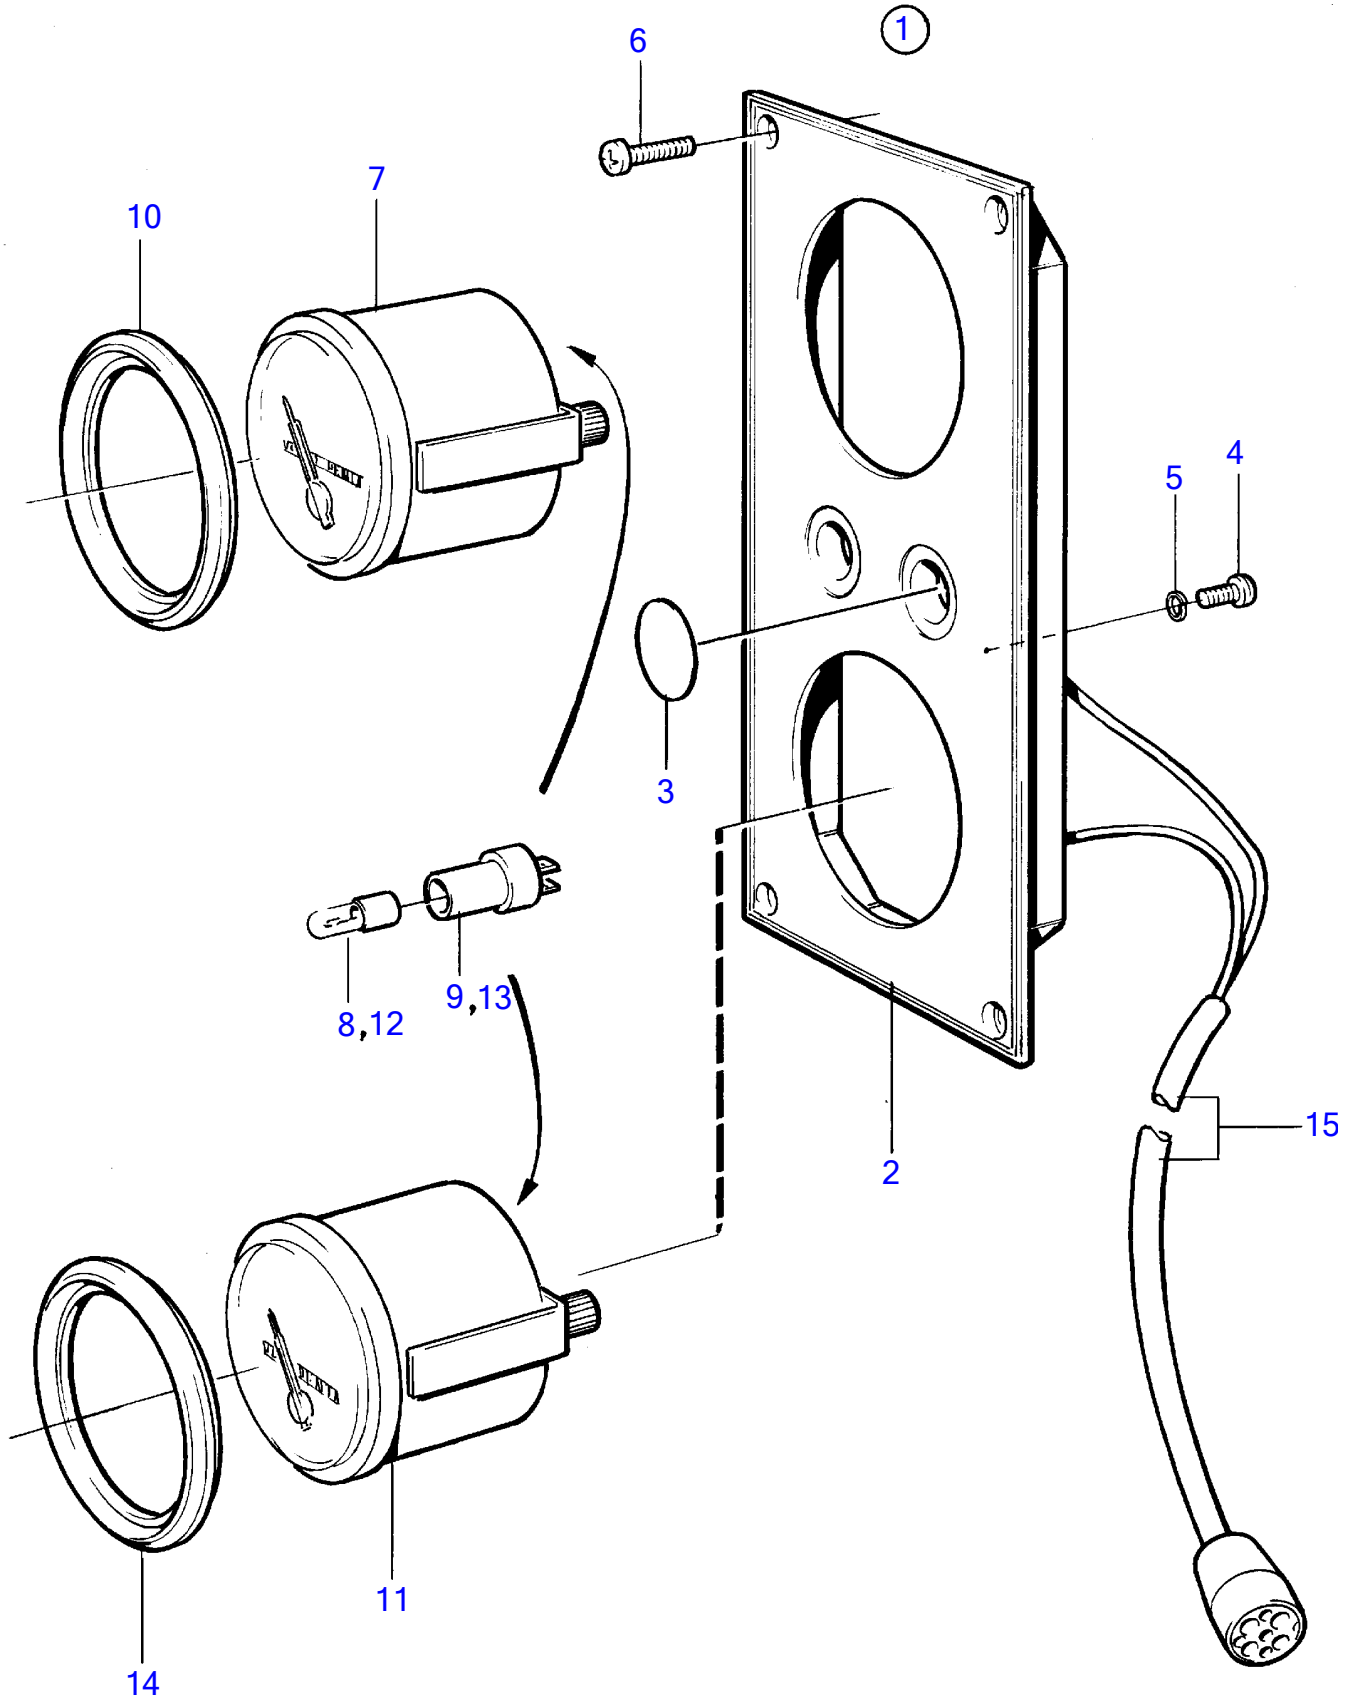

TAMD71B, TAMD73P-A, TAMD73WJ-A

TAMD71B, TAMD73P-A, TAMD73WJ-A

REF	PART NO.	QTY	DESCRIPTION	SEE SEC.	NOTES
1	846847	1	Instrument panel		Replaced by 849940
					TAMD71B
	849940	1	Instrument panel		Gold coloured stripe., Replaced by 864049
					TAMD71B
2	(858874)	1	• Instrument panel		Obsolete part, White coloured stripe.
3	828607	2	• • Cover plate		
4	949947	1	• • • Cross recessed screw		
5	941904	1	• • • Spring washer		
6	828647	4	• • • Screw		
7	873201	1	• Oil pressure gauge		(863936)
8	863946	1	• • Bulb		Use white bulb 19923 and socket 808175 for earlier gauges., Red
9	863945	1	• • • Lamp socket		Use white bulb 19923 and socket 808175 for earlier gauges.
10	858643	1	• Front ring		
11	863938	1	• Turbo pressure gauge		0-2bar
12	863946	1	• • Bulb		Red
13	863945	1	• • • Lamp socket		
14	858643	1	• Front ring		
15		1	• Cable trunk		
		X	electrical materials	1963	
		X	electrical materials	1964	
		X	electrical materials	1965	