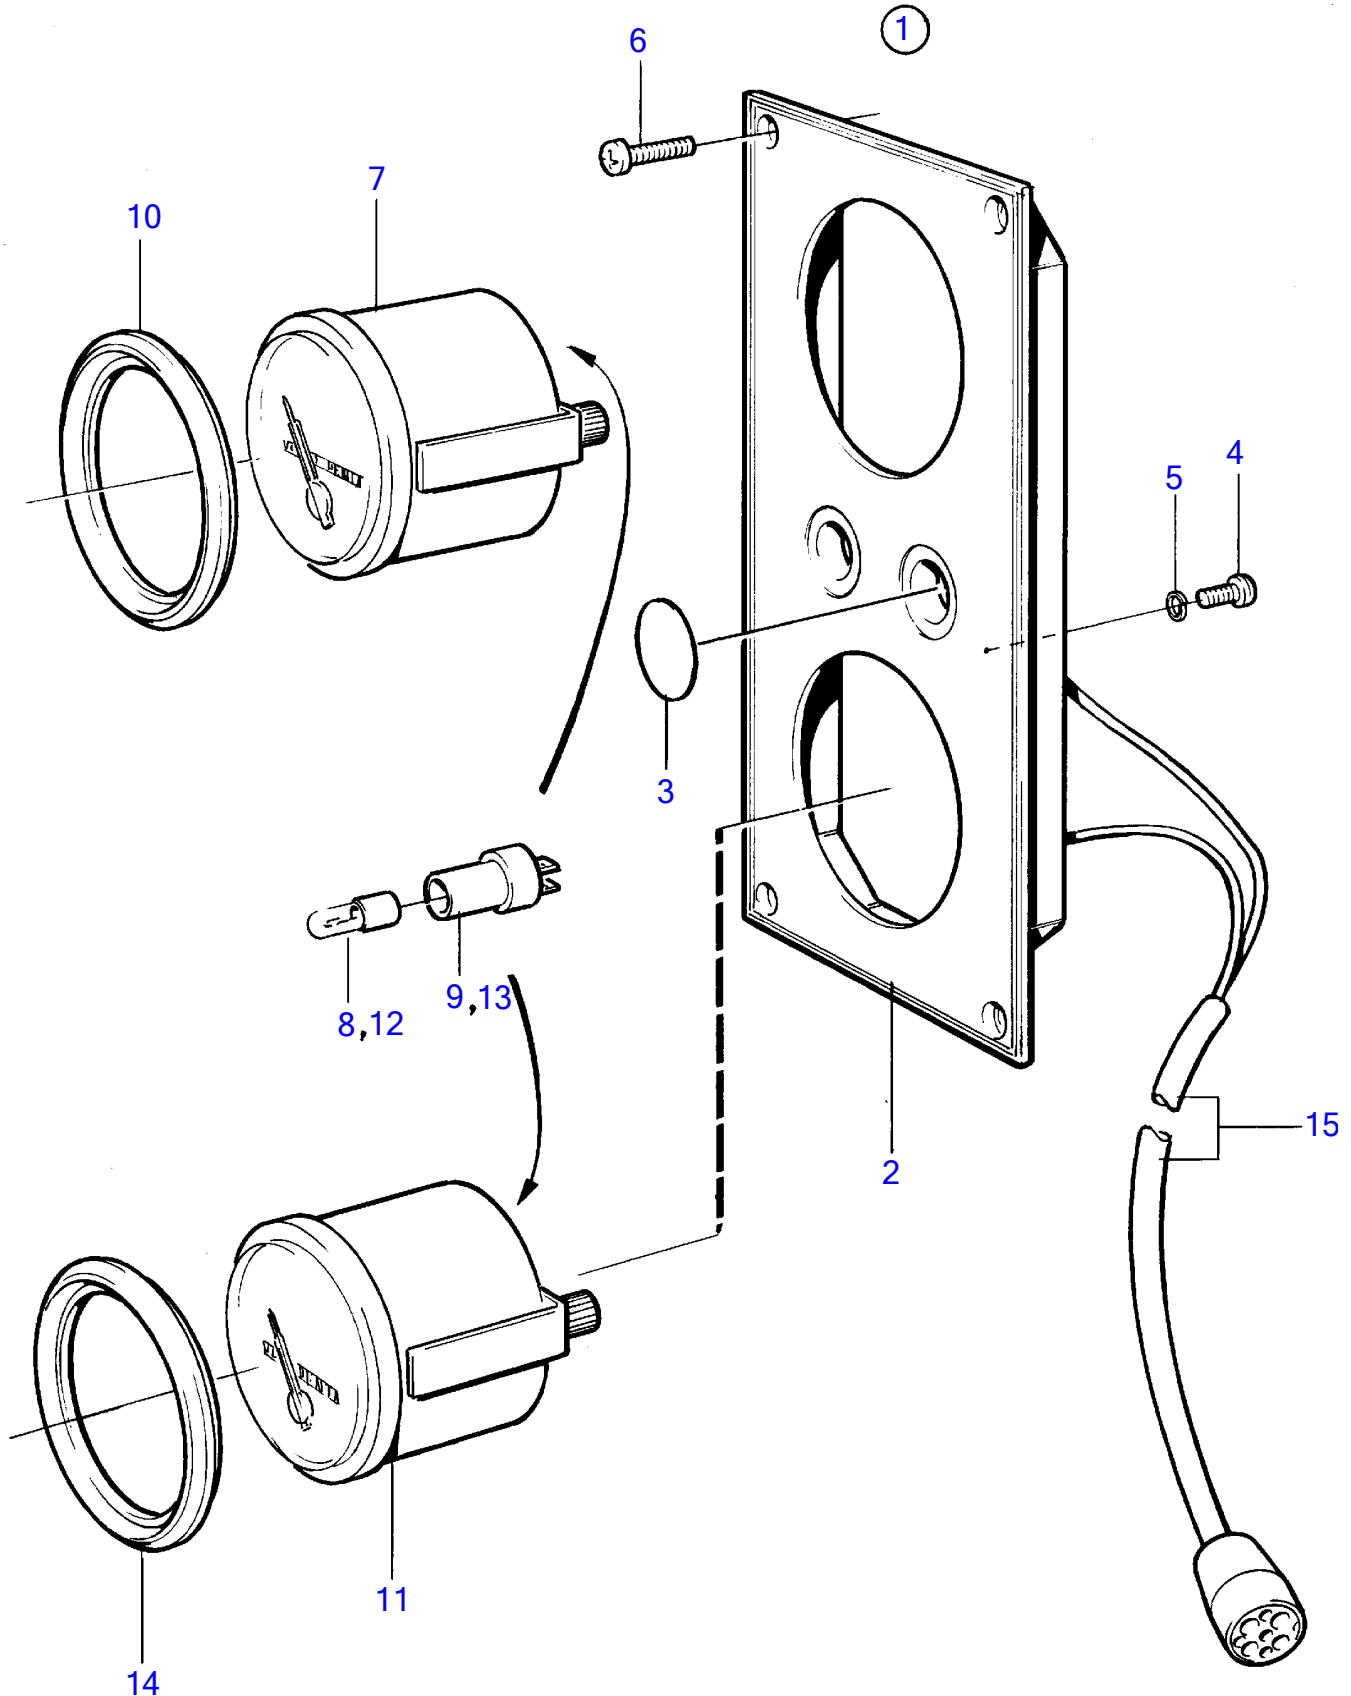

TAMD71B, TAMD73P-A, TAMD73WJ-A

TAMD71B, TAMD73P-A, TAMD73WJ-A

REF	PART NO.	QTY	DESCRIPTION	SEE SEC.	NOTES
1	846847	1	Instrument panel		Replaced by 849940
	849940	1	Instrument panel		Gold coloured stripe.
2	(858874)	1	• Instrument panel		White coloured stripe.
3	828607	2	• • Cover plate		
4	949947	1	• • • Cross recessed screw		
5	941904	1	• • Spring washer		
6	828647	4	• • • Screw		
7	873201	1	• Oil pressure gauge		(863936)
8	863946	1	• • Bulb		Use white bulb 19923 and socket 808175 for earlier gauges.
9	863945	1	• • Lamp socket		Use white bulb 19923 and socket 808175 for earlier gauges.
10	858643	1	• Front ring		
11	863938	1	• Turbo pressure gauge		0-2bar
12	863946	1	• • Bulb		Red
13	863945	1	• • Lamp socket		
14	858643	1	• Front ring		
15		1	• Cable trunk		
		X		1963	