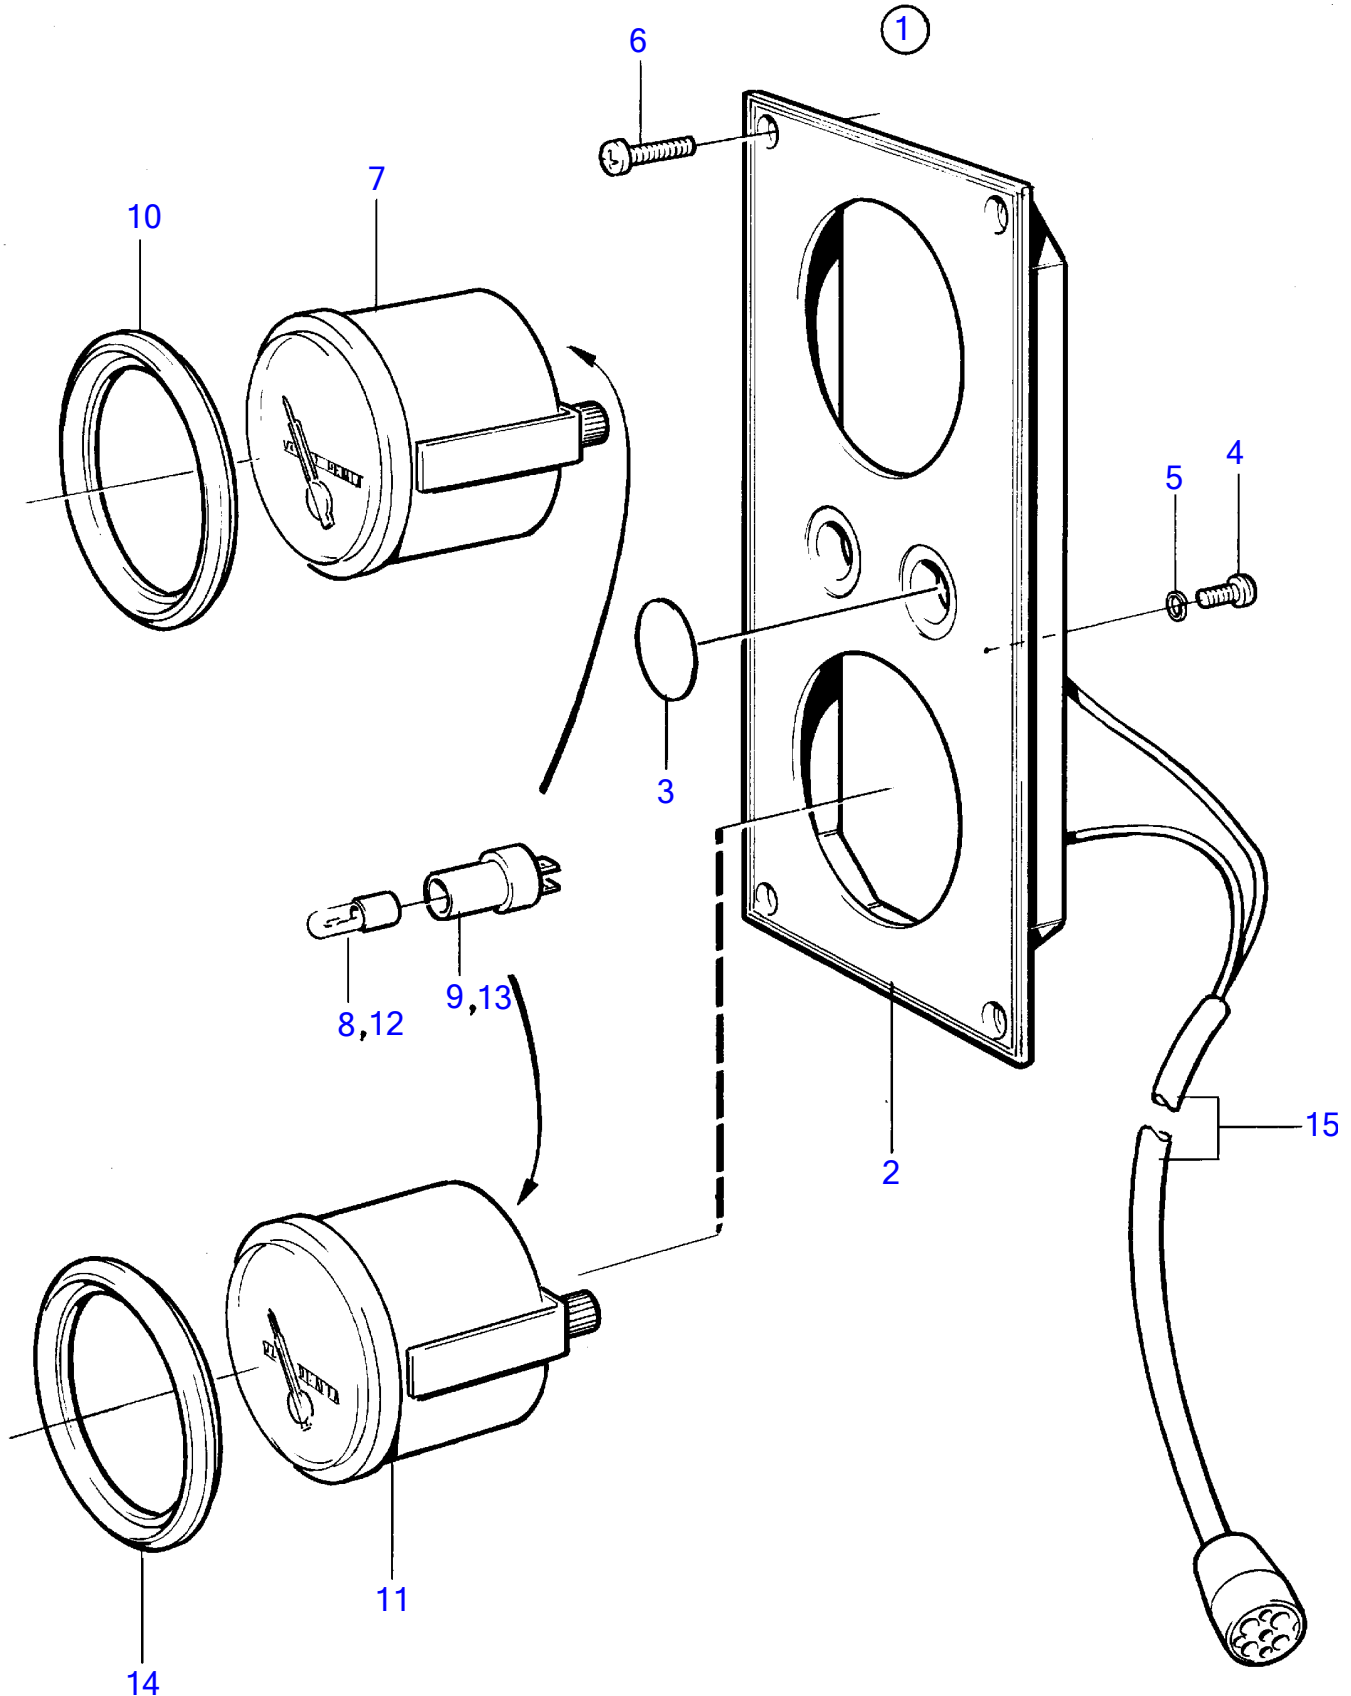

TAMD71B, TAMD73P-A, TAMD73WJ-A

TAMD71B, TAMD73P-A, TAMD73WJ-A

REF	PART NO.	QTY	DESCRIPTION	SEE SEC.	NOTES
1	872282	1	Instrument panel		White coloured stripe.
2	(858874)	1	• Instrument panel		White coloured stripe.
3	828607	2	• • Cover plate		
4	949947	1	• • Cross recessed screw		
5	941904	1	• • Spring washer		
6	828647	4	• • Screw		
7	873201	1	• Oil pressure gauge		(863936)
8	863946	1	• • Bulb		Use white bulb 19923 and socket 808175 for earlier gauges.
9	863945	1	• • Lamp socket		Use white bulb 19923 and socket 808175 for earlier gauges.
10	858643	1	• Front ring		
11	873205	1	• Turbo pressure gauge		0-3bar
12	863946	1	• • Bulb		Red
13	863945	1	• • Lamp socket		
14	858643	1	• Front ring		
15		1	• Cable trunk		
		X		1963	

7740910-30-1650C

11243

Upd:2011-09-22

TAMD71B, TAMD73P-A, TAMD73WJ-A