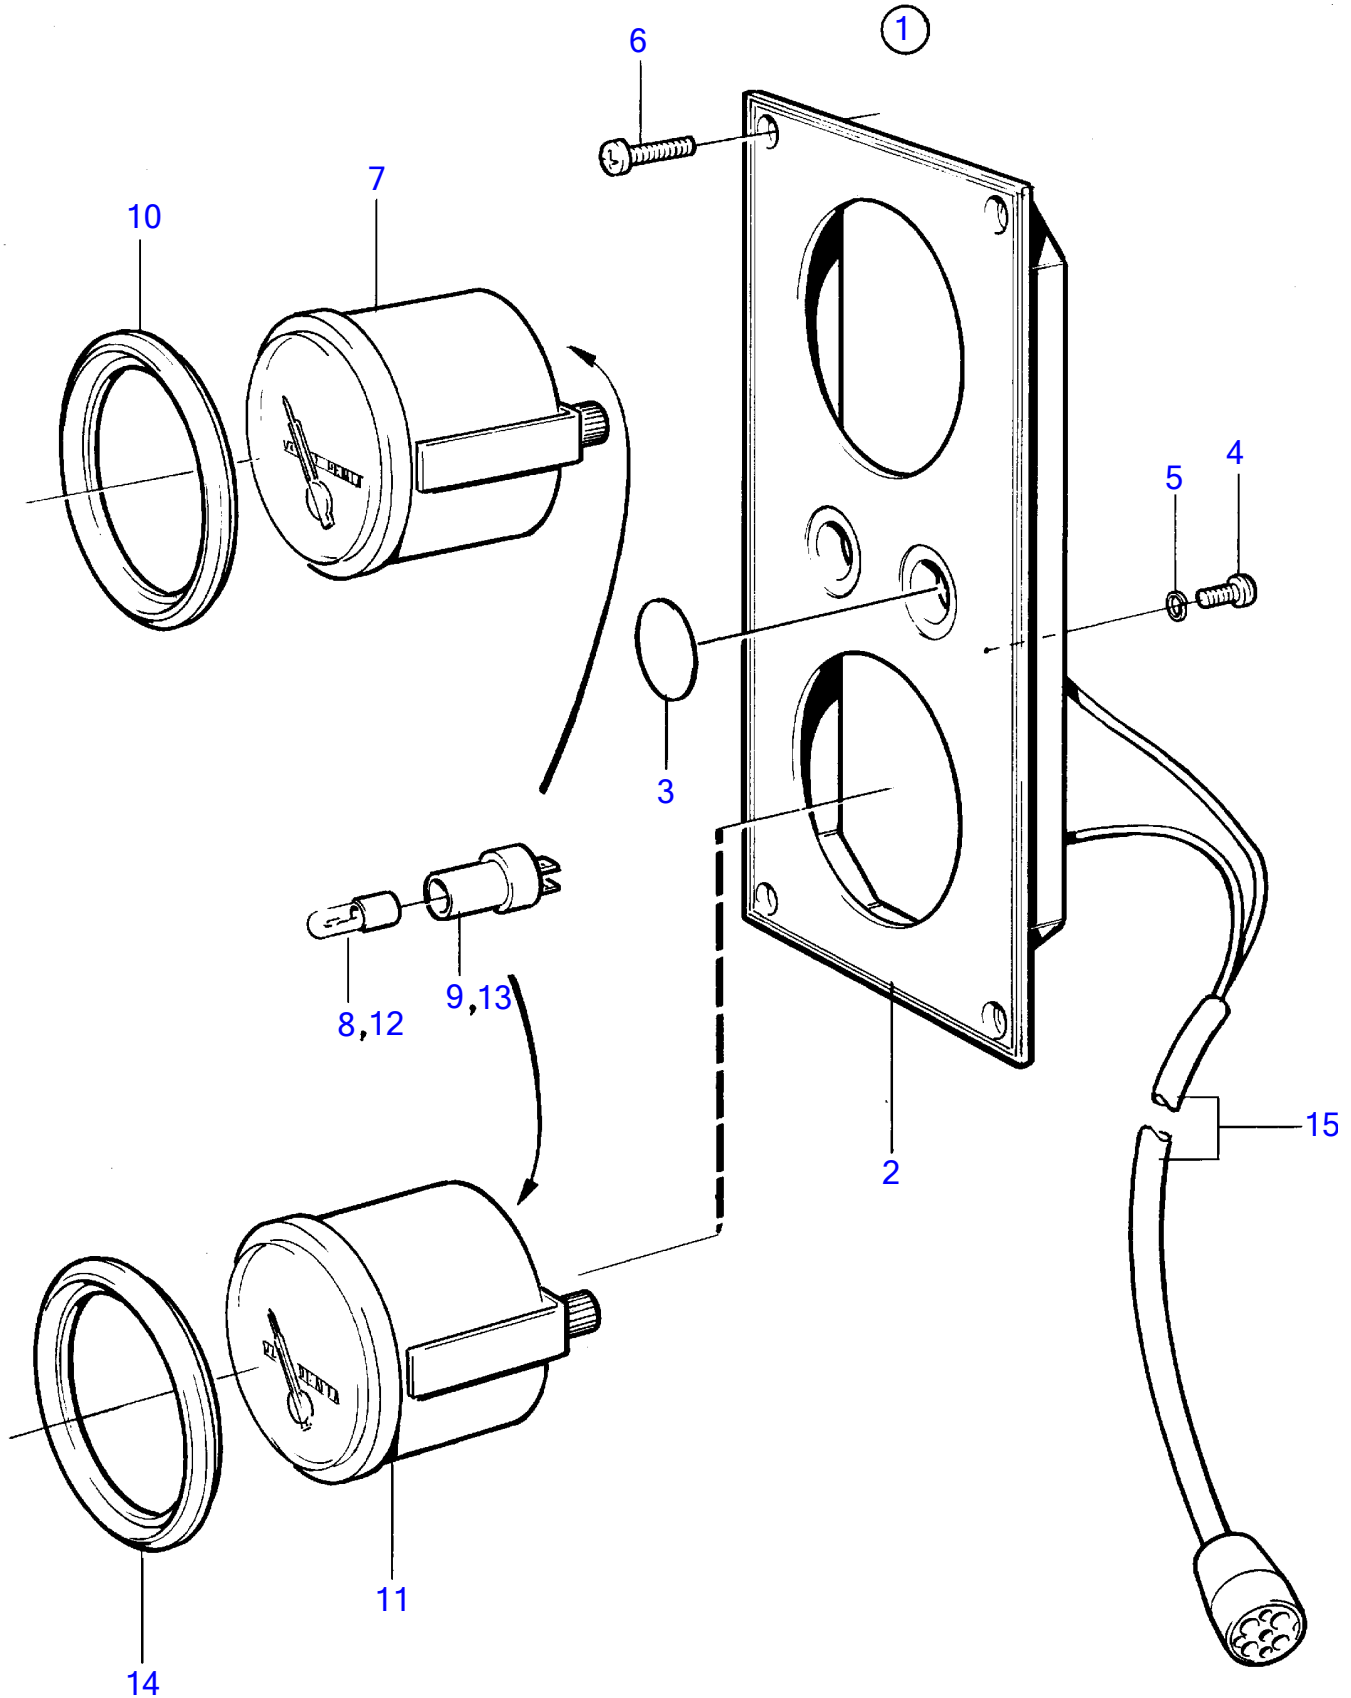

TAMD71B, TAMD73P-A, TAMD73WJ-A

TAMD71B, TAMD73P-A, TAMD73WJ-A

REF	PART NO.	QTY	DESCRIPTION	SEE SEC.	NOTES
1	864049	1	Instrument panel		White coloured stripe.
2	(858874)	1	• Instrument panel		White coloured stripe.
3	828607	2	• • Cover plate		
4	949947	1	• • Cross recessed screw		
5	941904	1	• • Spring washer		
6	828647	4	• • Screw		
7	873201	1	• Oil pressure gauge		(863936)
8	863946	1	• • Bulb		Use white bulb 19923 and socket 808175 for earlier gauges.
9	863945	1	• • Lamp socket		Use white bulb 19923 and socket 808175 for earlier gauges.
10	858643	1	• Front ring		
12	863946	1	Bulb		Red
13	863945	1	Lamp socket		
14	858643	1	• Front ring		
15		1	• Cable trunk		
		X		1963	