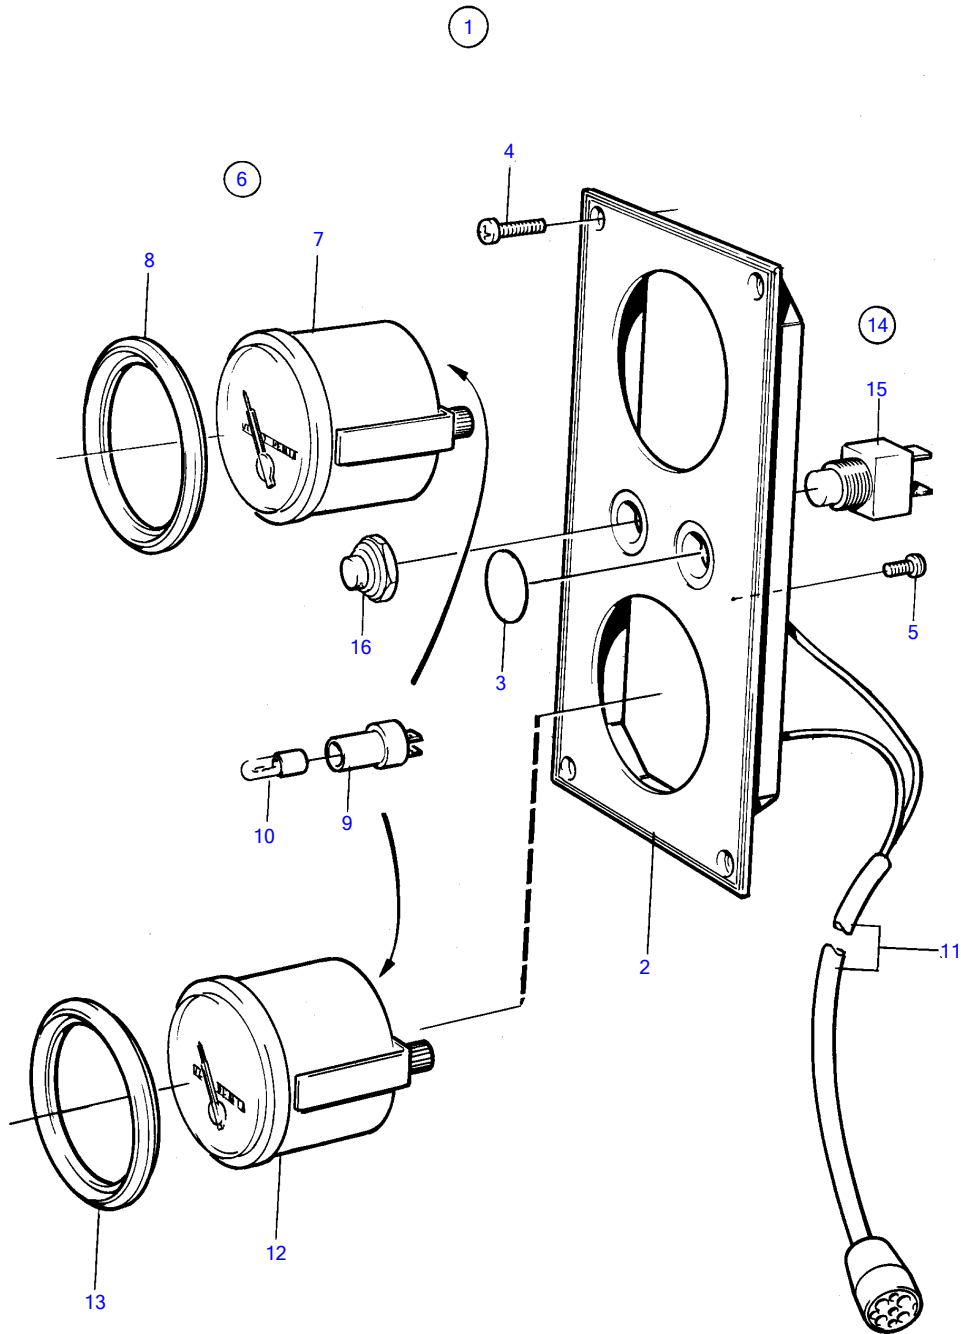

TAMD71B, TAMD73P-A, TAMD73WJ-A

6709

TAMD71B, TAMD73P-A, TAMD73WJ-A

REF	PART NO.	QTY	DESCRIPTION	SEE SEC.	NOTES
1	864049	1	Instrument panel		
2		1	• Instrument panel		
3	828607	2	• Cover plate		
4	828647	4	• Screw		
5	949947	1	• Cross recessed screw		
6	(1140464)	1	Hour recorder		Obsolete part
7	872479	1	• Hour recorder		(828615)
8	858643	1	• Front ring		White coloured stripe., Red
9	808175	1	• Lamp socket		
10	19923	1	• Bulb		12V
	182059	1	• Bulb		24V
11		X	• electrical materials	1963	
12		1	Instrument, extra	1650	
13		1	• Front ring	1650	
14	(828718)	1	Toggle switch		Obsolete part
	(828719)	1	Toggle switch		Obsolete part
15	828584	1	• Toggle switch		Closing during pressure and spring-loaded.
	828585	1	• Toggle switch		Closing-breaking.
16	828586	1	• Nut		