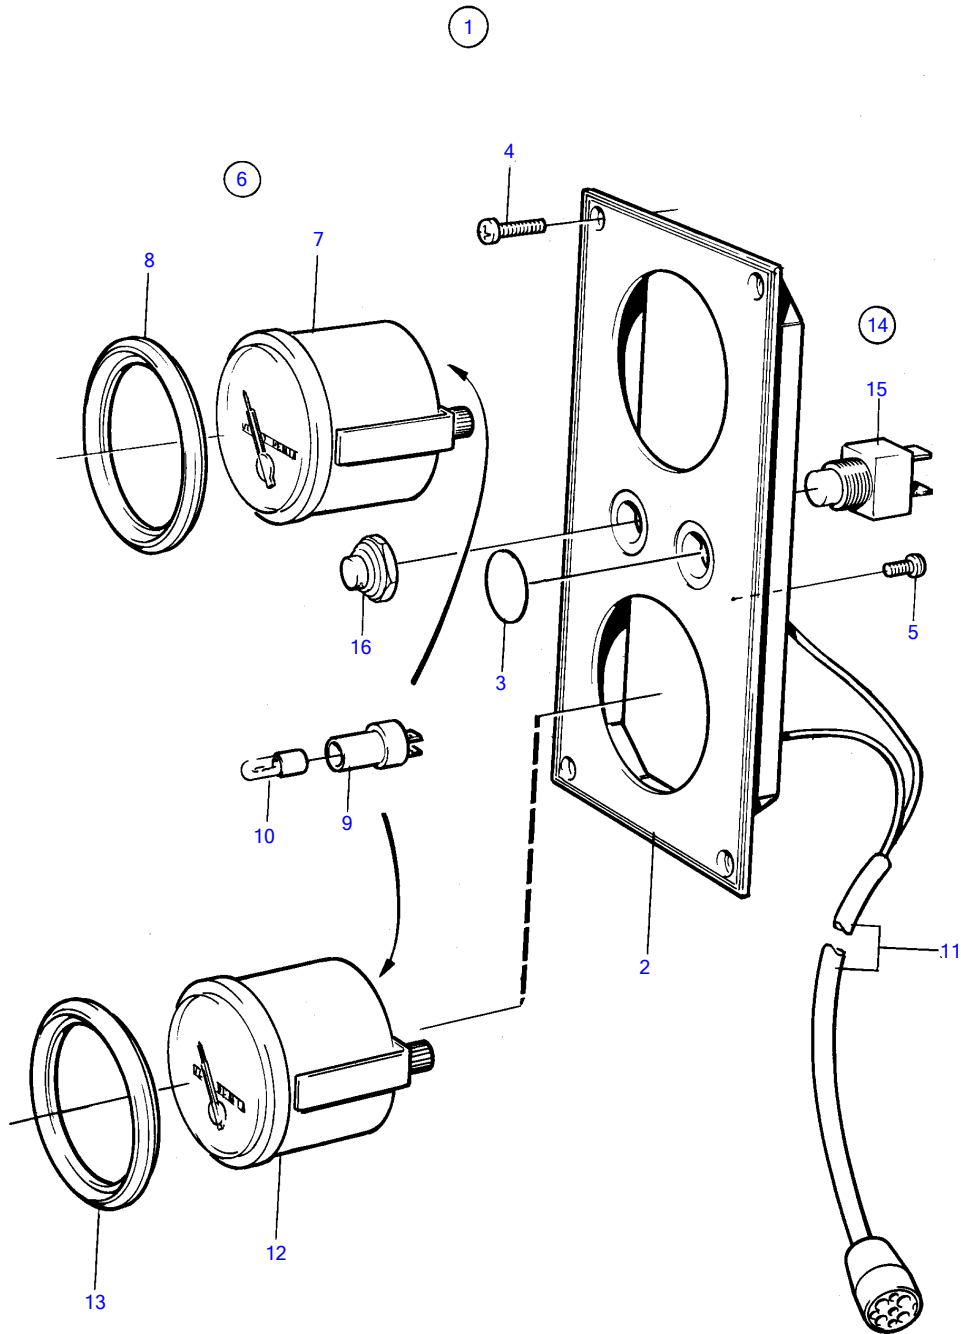

TAMD71B, TAMD73P-A, TAMD73WJ-A

6709

TAMD71B, TAMD73P-A, TAMD73WJ-A

REF	PART NO.	QTY	DESCRIPTION	SEE SEC.	NOTES
1	(858874)	1	Instrument panel		Obsolete part, White coloured stripe., Replaced by 864049
2		1	• Instrument panel		
3	828607	2	• Cover plate		
4	828647	4	• Screw		
5	949947	1	• Cross recessed screw		
6	(1140464)	1	Hour recorder		Obsolete part
7	872479	1	• Hour recorder		(828615)
8	858643	1	• Front ring		White coloured stripe., Red
9	808175	1	• Lamp socket		
10	19923	1	• Bulb		12V
	182059	1	• Bulb		24V
11		X	• electrical materials	1963	
12		1	Instrument, extra	1650	
13		1	• Front ring	1650	
14	(828718)	1	Toggle switch		Obsolete part
	(828719)	1	Toggle switch		Obsolete part
15	828584	1	• Toggle switch		Closing during pressure and spring-loaded.
	828585	1	• Toggle switch		Closing-breaking.
16	828586	1	• Nut		