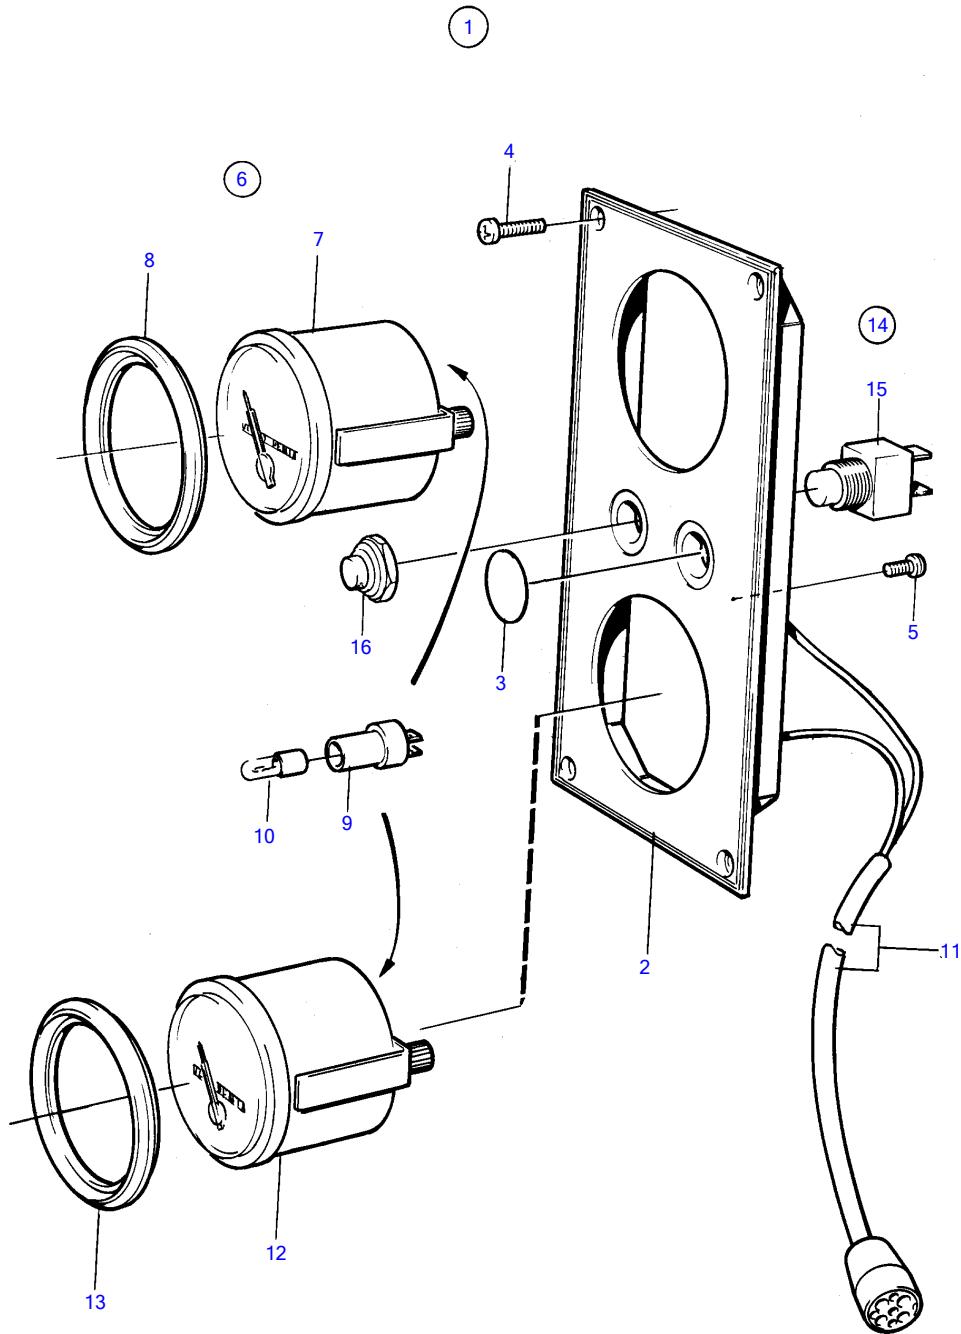

TAMD71B, TAMD73P-A, TAMD73WJ-A

6709

TAMD71B, TAMD73P-A, TAMD73WJ-A

REF	PART NO.	QTY	DESCRIPTION	SEE SEC.	NOTES
1	846786	1	Instrument panel		Gold coloured stripe., Repl by 858874
2		1	• Instrument panel		
3	828607	2	• Cover plate		
4	828647	4	• Screw		
5	949947	1	• Cross recessed screw		
6	(1140464)	1	Hour recorder		Obsolete part, (828711)
7	872479	1	• Hour recorder		(828615)
8	858643	1	• Front ring		White coloured stripe., Red
9	808175	1	• Lamp socket		
10	19923	1	• Bulb		12V
	182059	1	• Bulb		24V
11		X	• electrical materials	1963	
12		1	Instrument, extra	1650	
13		1	• Front ring	1650	
14	(828718)	1	Toggle switch		Obsolete part
	(828719)	1	Toggle switch		Obsolete part
15	828584	1	• Toggle switch		Closing during pressure and spring-loaded.
	828585	1	• Toggle switch		Closing-breaking.
16	828586	1	• Nut		