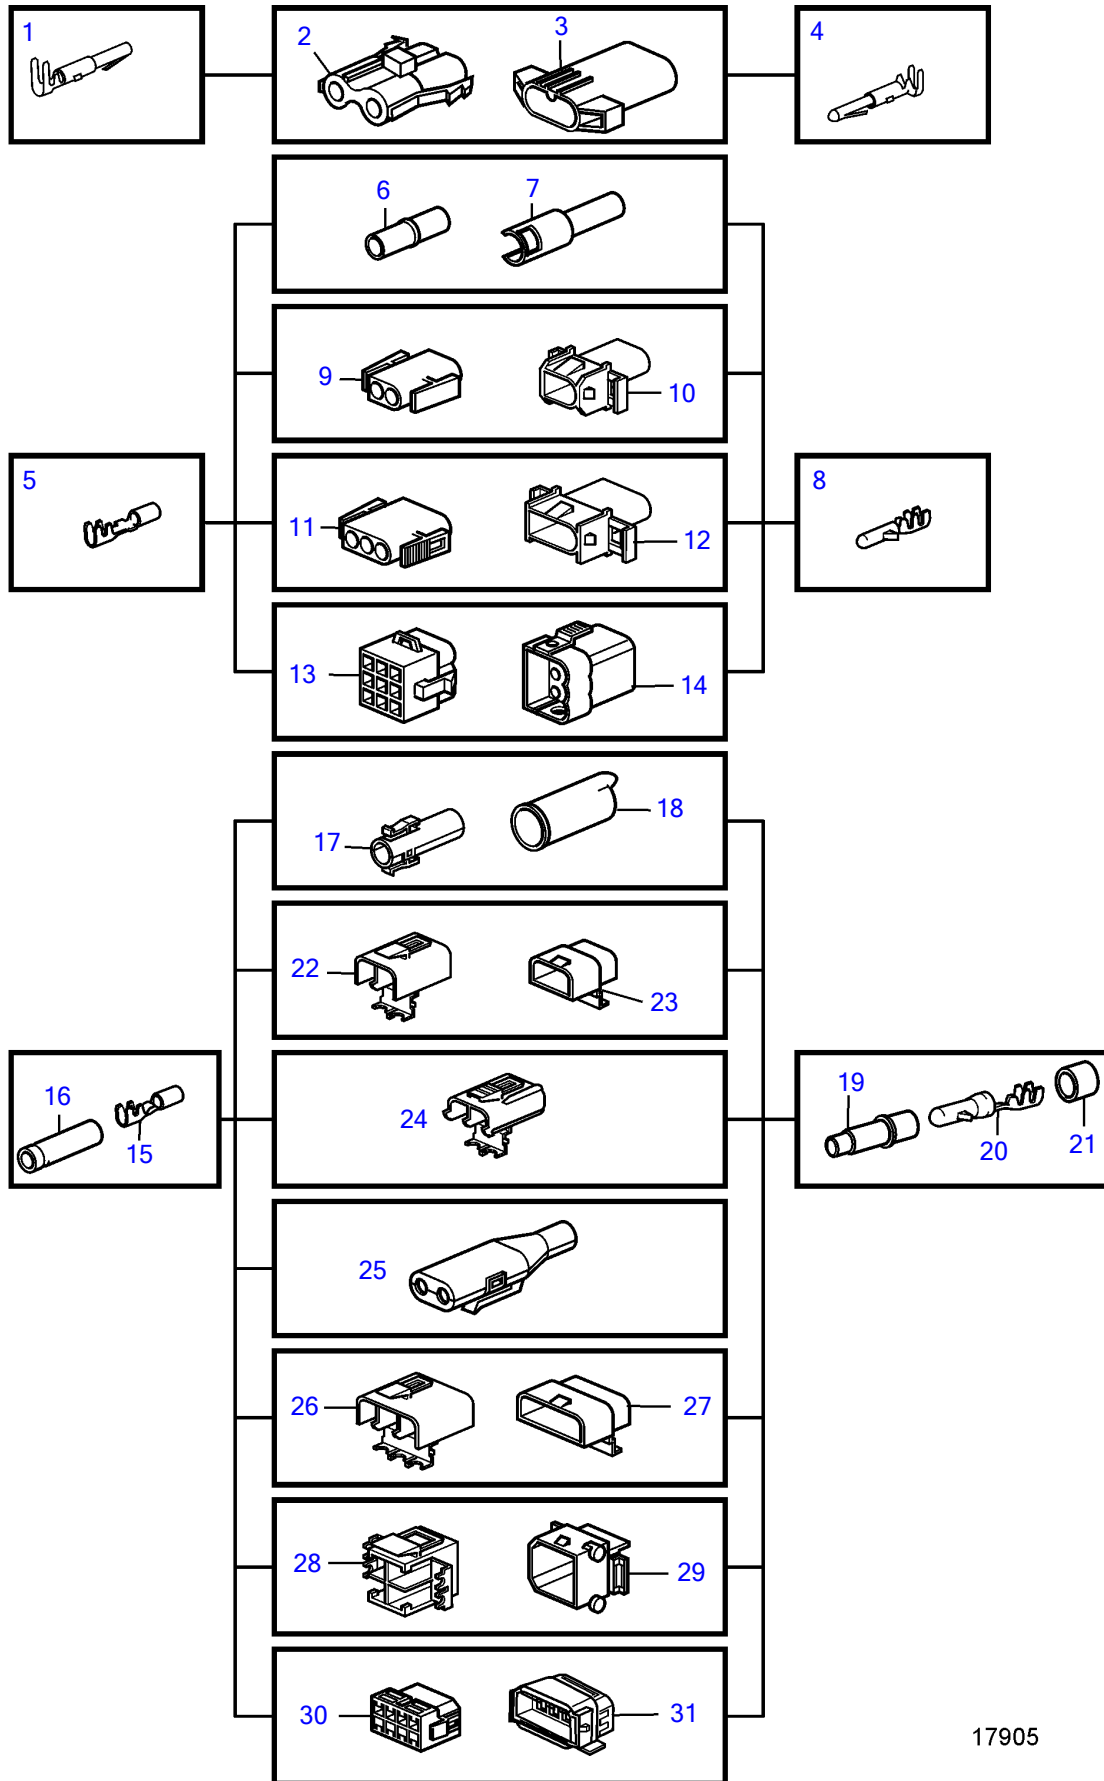

TAMD71B, TAMD73P-A, TAMD73WJ-A

17905

## TAMD71B, TAMD73P-A, TAMD73WJ-A

REF	PART NO.	DESCRIPTION	NOTES
1	946038	Cable terminal	2,1x0,5-1mm <sup>2</sup>
2	944224	Housing	2-pole
3	944223	Housing	2-pole
4		Cable terminal	Not marketed by Volvo Penta., 2,1x0,5-1mm <sup>2</sup>
5	965822	Cable terminal	3,5x1,1-2,5mm <sup>2</sup>
	948289	Cable terminal	3,5x2,5-4,0mm <sup>2</sup>
6	949584	Housing	3,5x1 natural
7	949583	Housing	3,5x1 natural
8	969831	Cable terminal	3,5x0,5-1mm <sup>2</sup>
	965824	Cable terminal	3,5x1,1-2,5mm <sup>2</sup>
	965825	Cable terminal	3,5x2,6-4,0mm <sup>2</sup>
9	948996	Housing	3,5x2 natural
10	948995	Housing	3,5x2 natural
11	948296	Housing	3,5x3 natural
12	948297	Housing	3,5x3 natural
13	948294	Housing	3,5x9 natural
14	948295	Housing	3,5x9 natural
15	949371	Cable terminal	3,5x0,75-1,5mm <sup>2</sup>
	1598753	Insulator	3,5x2,5-4,5mm <sup>2</sup>
16	1598753	Insulator	
17	1307035	Housing	1-pole
18	1308436	Housing	1-pole
19	1608765	Insulator	
20	965824	Cable terminal	3,5x2,5-4,5mm <sup>2</sup>
21	1608766	Seal	
22	1307048	Housing	2-pole
23	1307049	Housing	2-pole
24	970753	Housing	2-pole
25	1624477	Housing	2-pole
26	1259828	Housing	3-pole
27	3523442	Pin housing	3-polig (1259829)
28	1259830	Housing	4-pole
29	1259831	Housing	4-pole
30	966812	Housing	8-pole
31	967809	Housing	8-pole