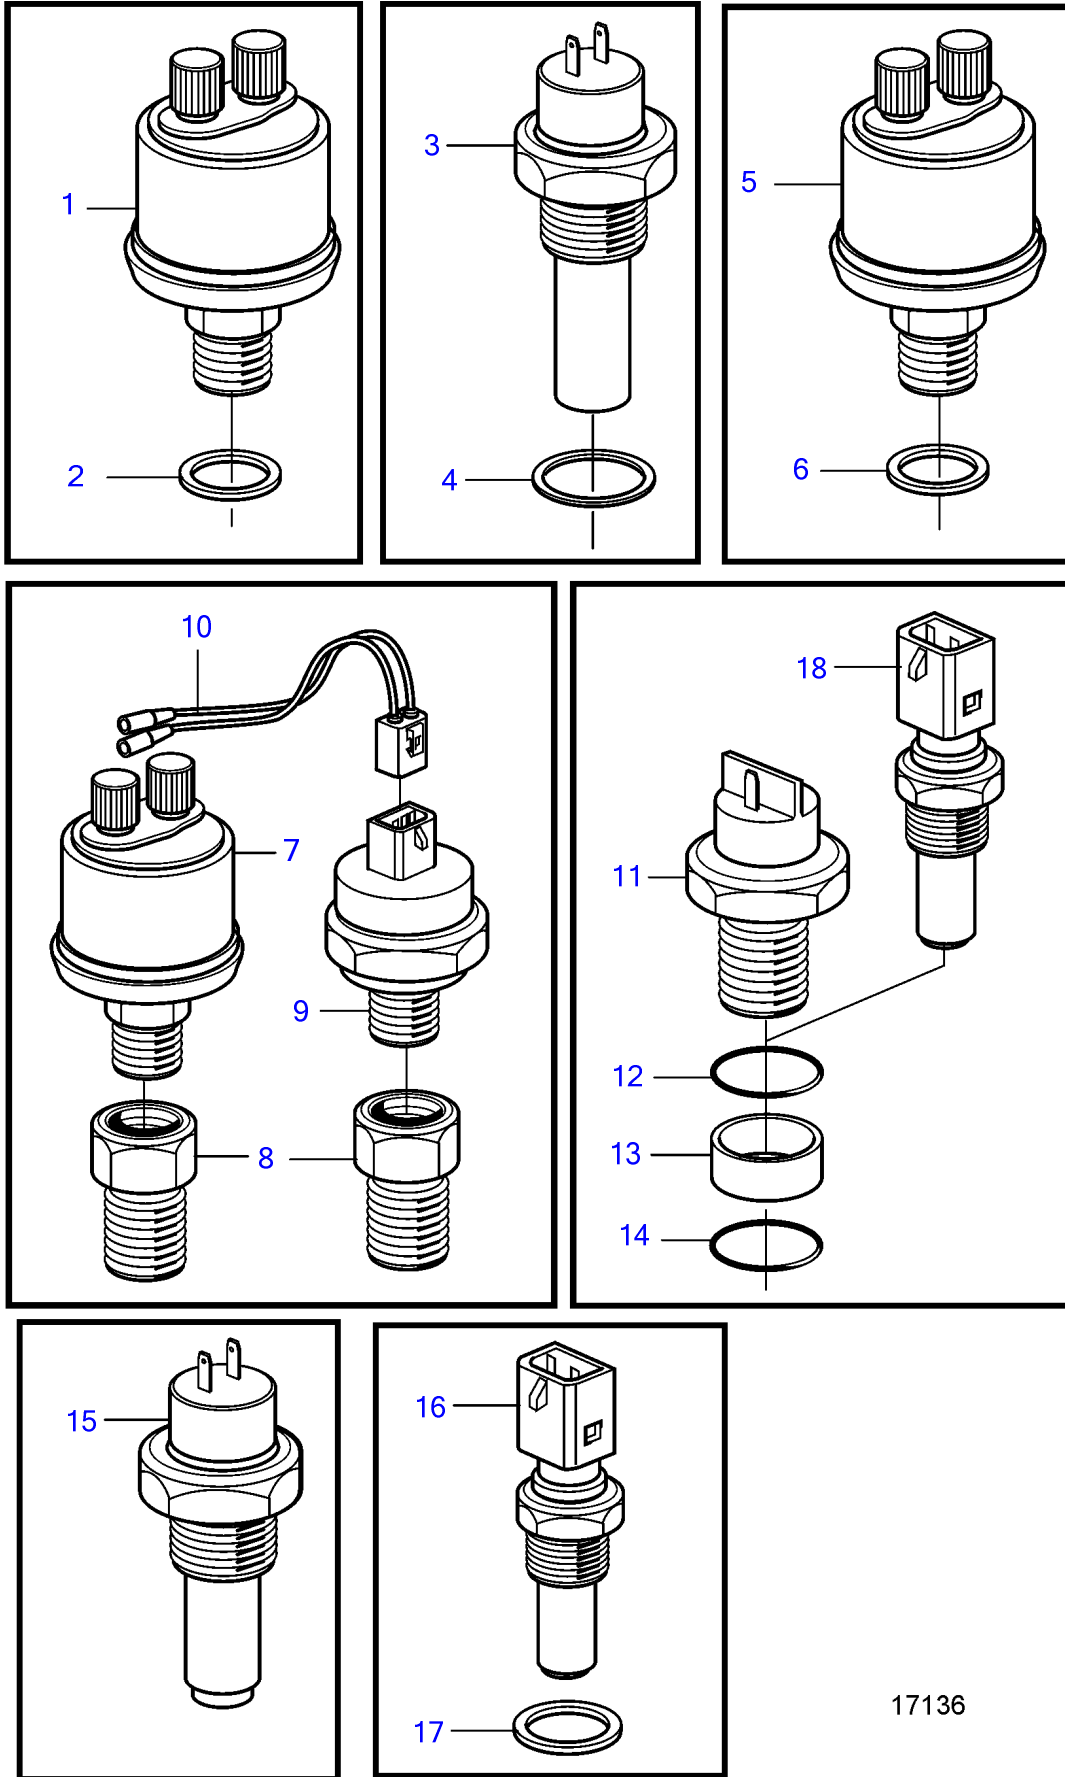

TAMD71B

17136

TAMD71B

REF	PART NO.	QTY	DESCRIPTION	NOTES
1	866840	1	Pressure sensor, reverse gear	0-30bar (837781)
2	947624	1	Gasket	
3	843325	1	Temperature sensor, coolant water temp.	120°C
	858596	1	Temperature sensor, coolant water temp.	For double steering positions.
4	11998	1	Gasket	(947624)
5	866838	1	Pressure sensor, turbo	Alt, 0-2bar (837782)
	872196	1	Pressure sensor, turbo	Alt,0-3bar
6	947624	1	Gasket	For 866838, 872196
7	866833	1	Pressure sensor, oil-engine	0-10bar (843231)
	866834	1	Pressure sensor, oil-engine	For double instruments., 0-10bar (843232)
8	835980	2	Nipple	
	809109	1	Elbow nipple	Alt
9	863169	1	Pressure monitor	Stop 0,7bar (864415)
10	873601	1	Cable	
11	1502028	1	Tachometer sensor	
12	947624	1	Gasket	
13	863413	1	Spacer sleeve	L=9,7mm (865808)
14	949656	1	O-ring	
15	862177	1	Thermo monitor, temperature	