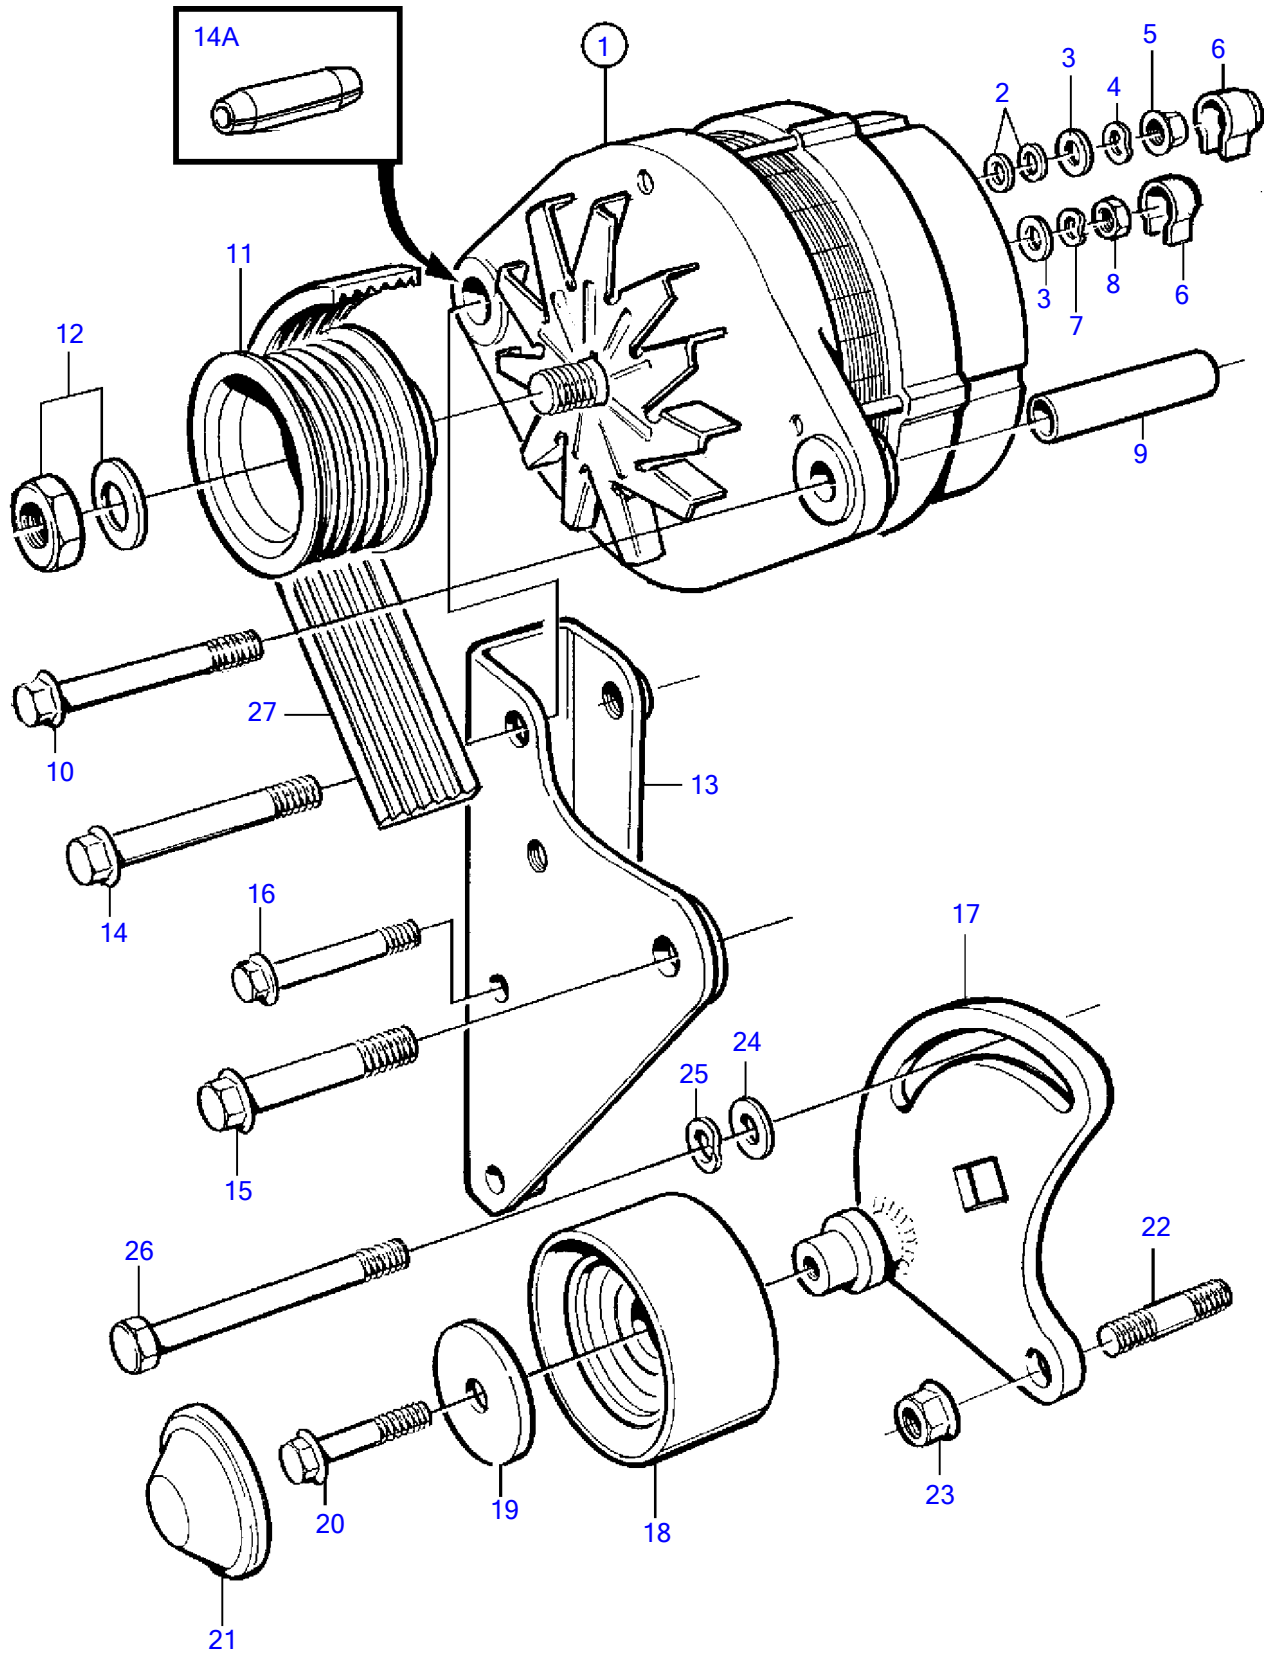

TAMD73WJ-A

TAMD73WJ-A

REF	PART NO.	QTY	DESCRIPTION	SEE SEC.	NOTES
1	872235	1	Alternator		12V
	3803260	1	Alternator, exch, exch		12V
			.	448	
2	940090	2	Washer		
3	960140	2	Washer		
4	941905	1	Spring washer		
5	965483	1	Flange nut		
6	(1234326)	2	Protecting casing		Obsolete part
7	949607	1	Spring washer		
8	955781	1	Hexagon nut		
9	823494	1	Spacer sleeve		
10	965181	1	Flange screw		
11	866220	1	Pulley		
12	6212688	1	Mounting kit		
13	866219	1	Bracket		
14	947790	1	Flange screw		
15	965195	1	Flange screw		
16	965180	2	Flange screw		
17	866654	1	Bracket		
18	3154314	1	Idler pulley		
19	1675387	1	Washer		
20	945444	1	Flange screw		
21	1675386	1	Protecting cover		
22	953067	1	Stud		
23	971098	1	Flange lock nut		
24	976945	1	Washer		
25	941908	1	Spring washer		
26	970961	1	Hexagon screw		
27		1	Drive belt	3548	