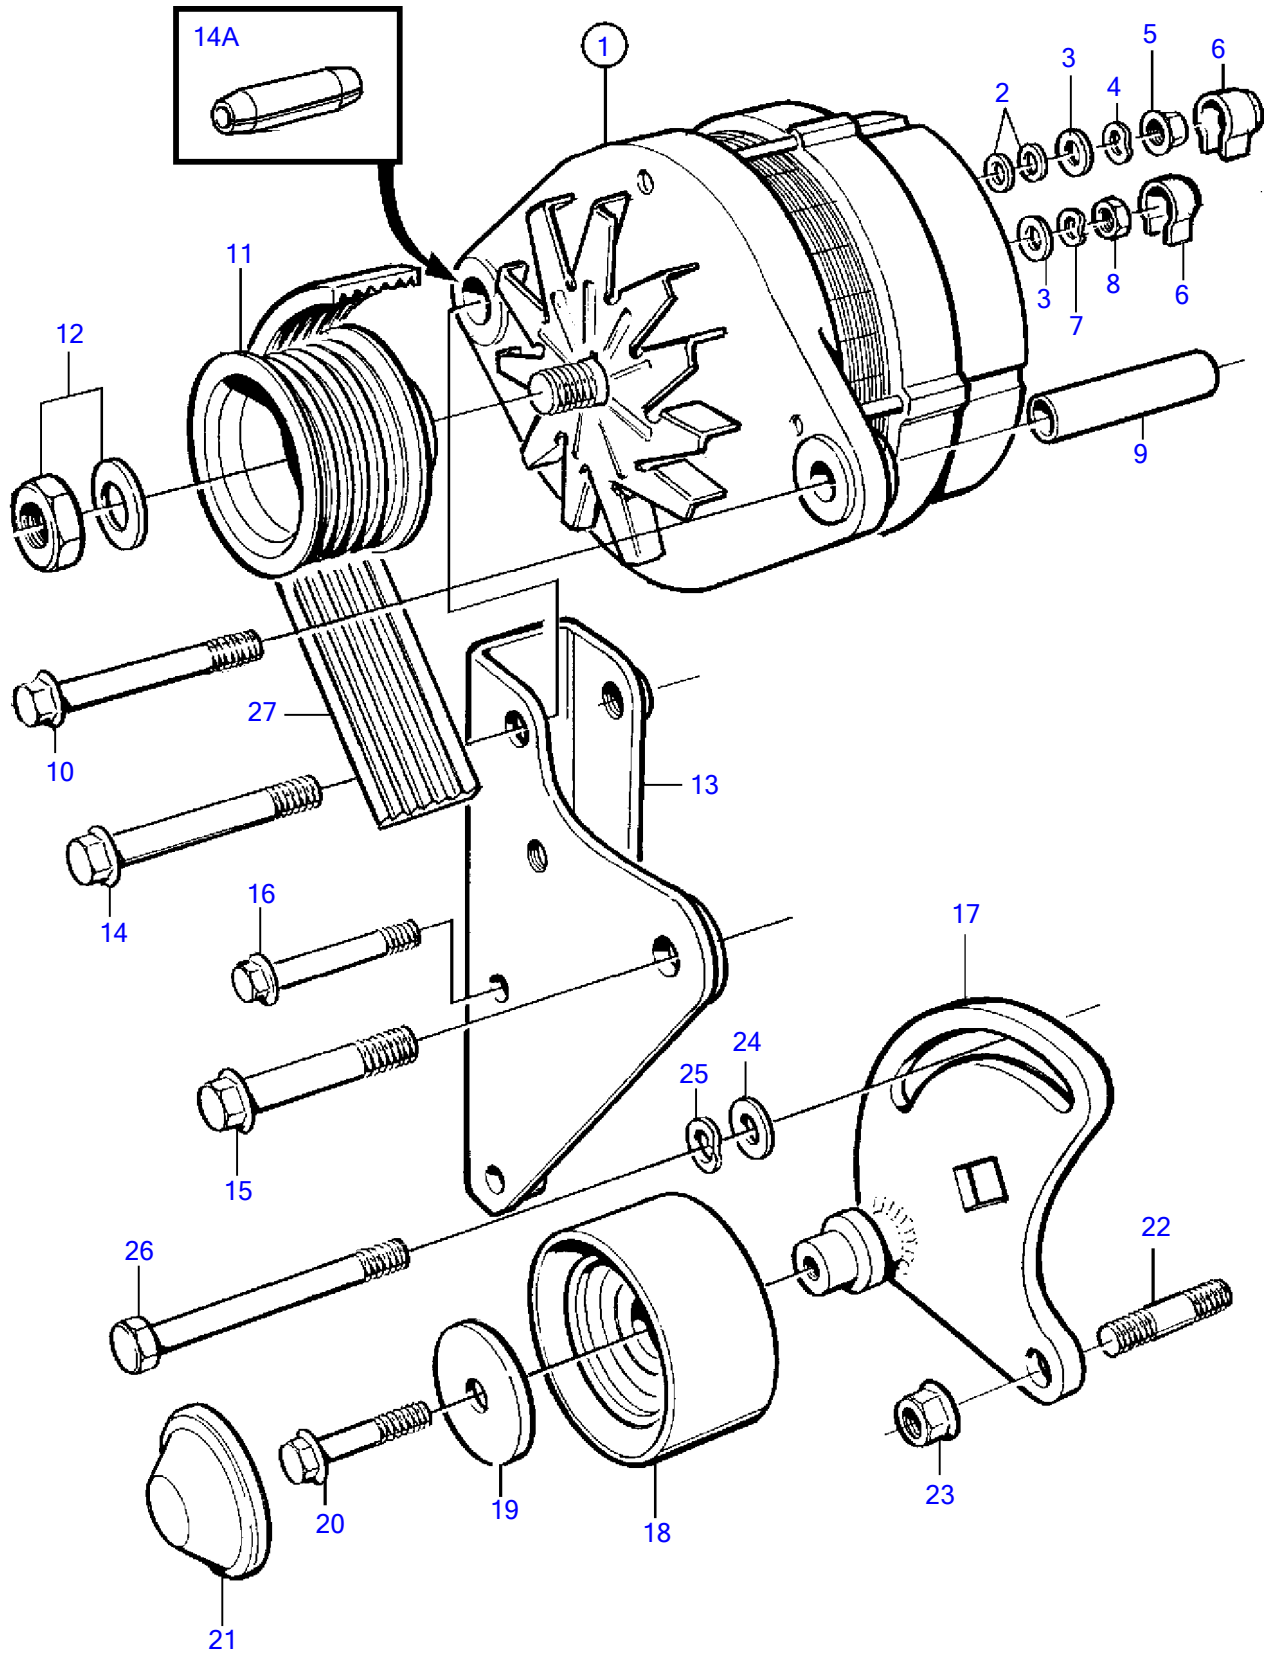

TAMD73P-A

TAMD73P-A

REF	PART NO.	QTY	DESCRIPTION	SEE SEC.	NOTES
1				448	
	873770	1	Alternator		12V
	3803444	1	Alternator, exch, exch • parts not sold separately		12V
	872927		Alternator		24V
	3803619		Alternator, exch, exch • parts not sold separately		
	873771	1	Alternator		(873757)
	3803443	1	Alternator, exch, exch • parts not sold separately		(873757)
2	940090	2	Washer		
3	960140	2	Washer		
4	941905	1	Spring washer		
5	965483	1	Flange nut		
6	(1234326)	2	Protecting casing		Obsolete part
7	949607	1	Spring washer		
8	955781	1	Hexagon nut		
9	823494	1	Spacer sleeve		
10	965181	1	Flange screw		
11	866220	1	Pulley		
12	6212688	1	Mounting kit		
13	866219	1	Bracket		
14	947790	1	Flange screw		
14A	1610144	1	Spring pin		For 873771
15	965195	1	Flange screw		
16	965180	2	Flange screw		
17	866654	1	Bracket		
18	3154314	1	Idler pulley		
19	1675387	1	Washer		
20	945444	1	Flange screw		
21	1675386	1	Protecting cover		
22	953067	1	Stud		
23	971098	1	Flange lock nut		
24	976945	1	Washer		
25	941908	1	Spring washer		
26	970961	1	Hexagon screw		
27		1	Drive belt	3548	