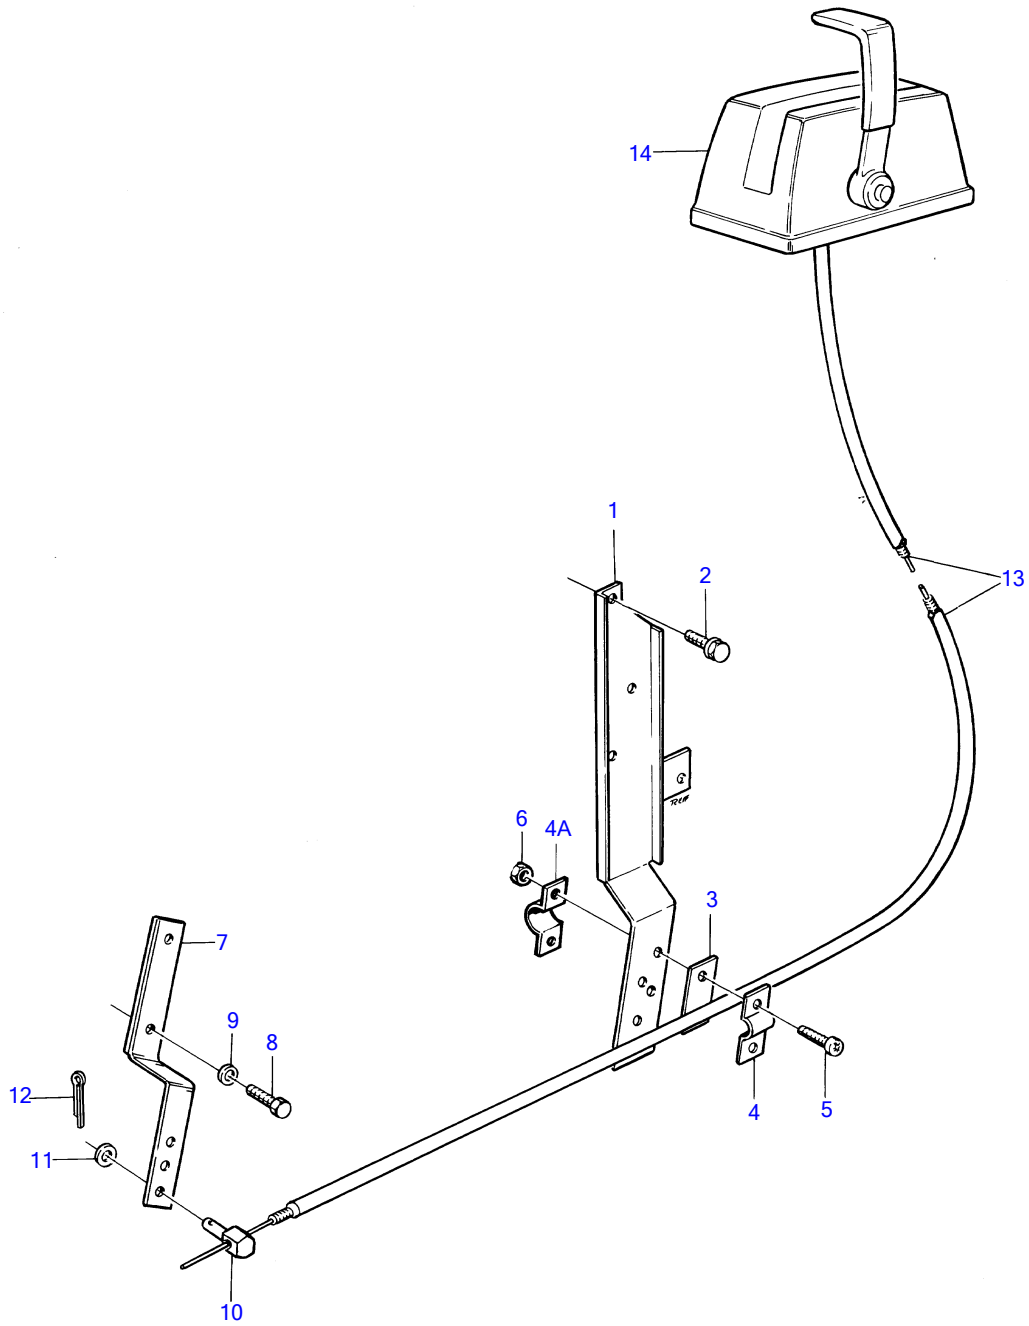

TAMD71B

8711

TAMD71B

REF	PART NO.	QTY	DESCRIPTION	SEE SEC.
1	847884	1	Bracket	
2	946440	2	Flange screw	
3	819068	1	Washer	
4	21471054	1	Bracket	
4A	6853782	1	Cable clamp	
5	956079	4	Cross recessed screw	
6	963104	4	Lock nut	
7	823695	1	Control arm	
8	955272	1	Hexagon screw	
9	941906	1	Spring washer	
10	853217	1	Cube	
11	940191	1	Washer	
12	17253	1	Split pin	
13		1	Control cable	231
14		1	Control	264