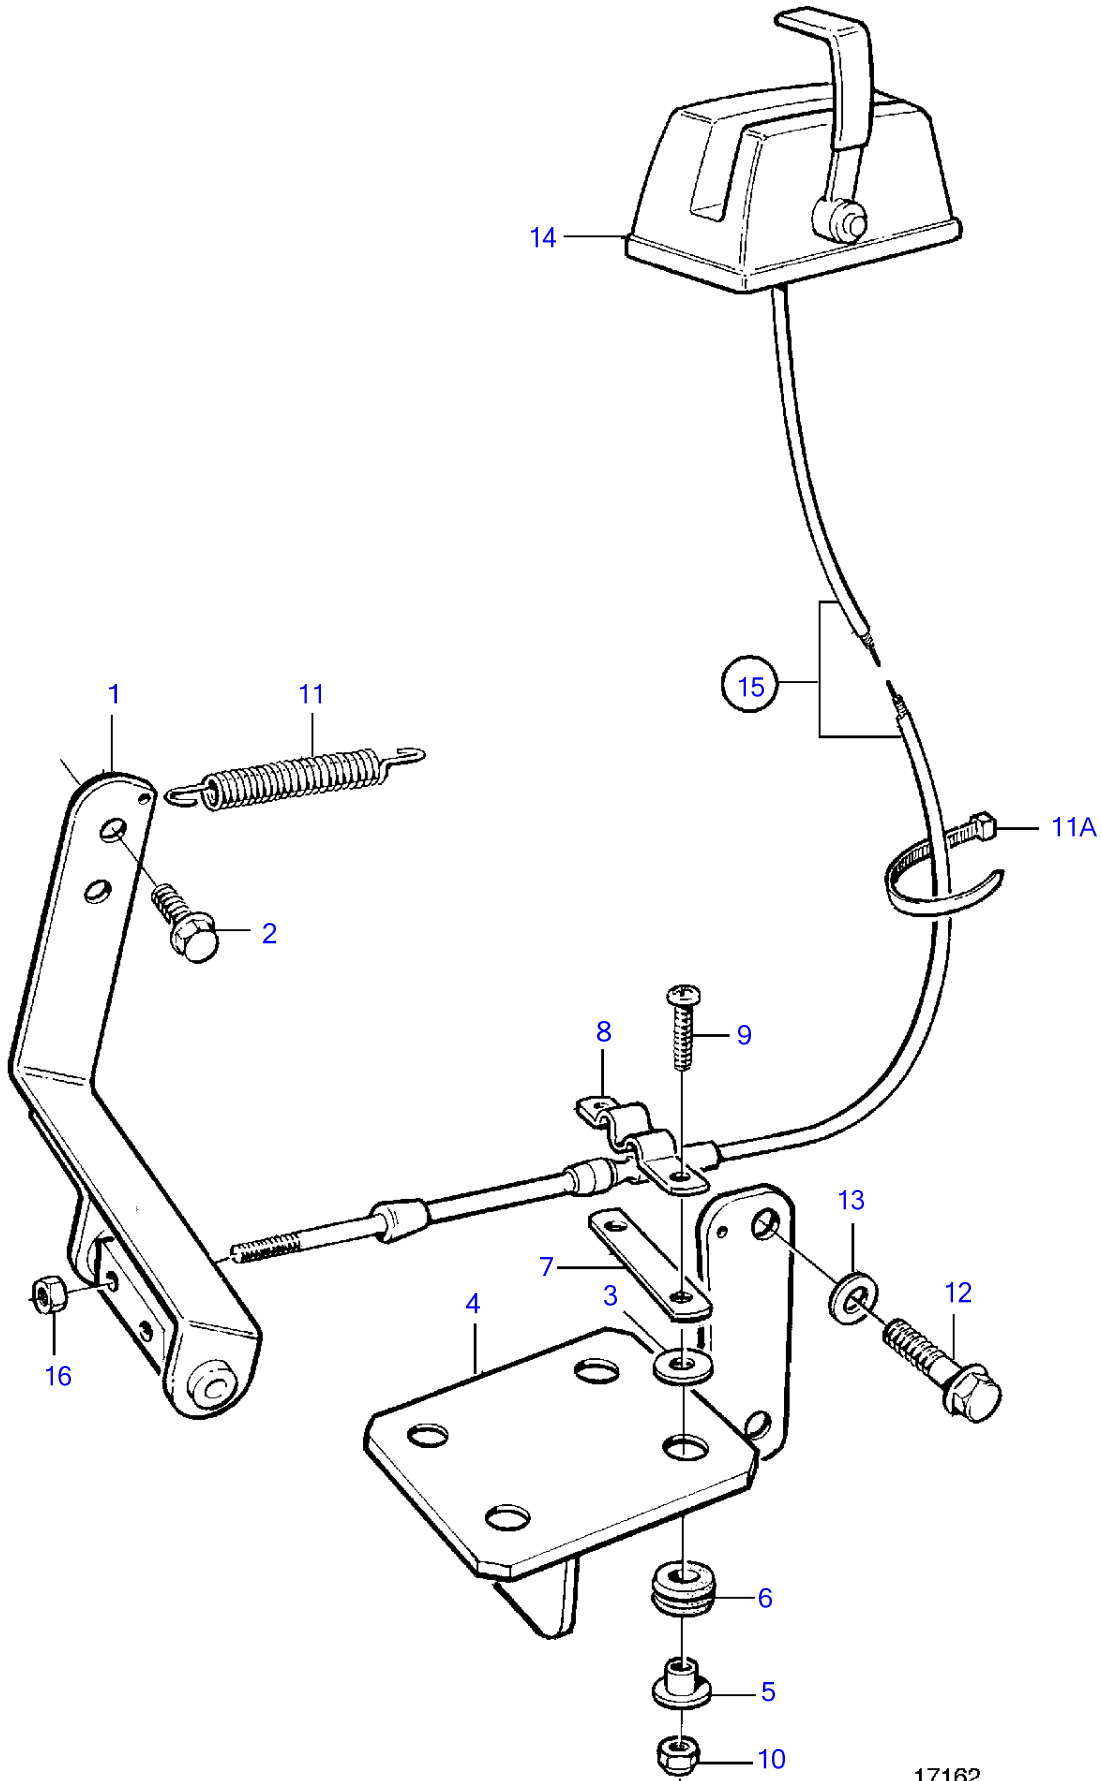

TAMD73WJ-A

Upd:2011-09-22

17162

17162

7740910-27-3658

TAMD73WJ-A

REF	PART NO.	QTY	DESCRIPTION	SEE SEC.	NOTES
1	865023	1	Intermediate lever		
2	967949	2	Flange screw		
3	960138	2	Washer		
4	866652	1	Bracket		
5	824830	2	Spacer sleeve		
6	824834	2	Bushing		
7	(850183)	1	Spacer		Obsolete part
8	850182	1	Cable attachment		
9	956080	2	Cross recessed screw		
10	963104	2	Lock nut		
11	1586922	1	Tension spring		
11A	948211	1	Cable tie		
12		2	Screw		See group 21
13		2	Washer		
14		X	Control	264	
15		X	Control cable	231	
16		X	• Nut		