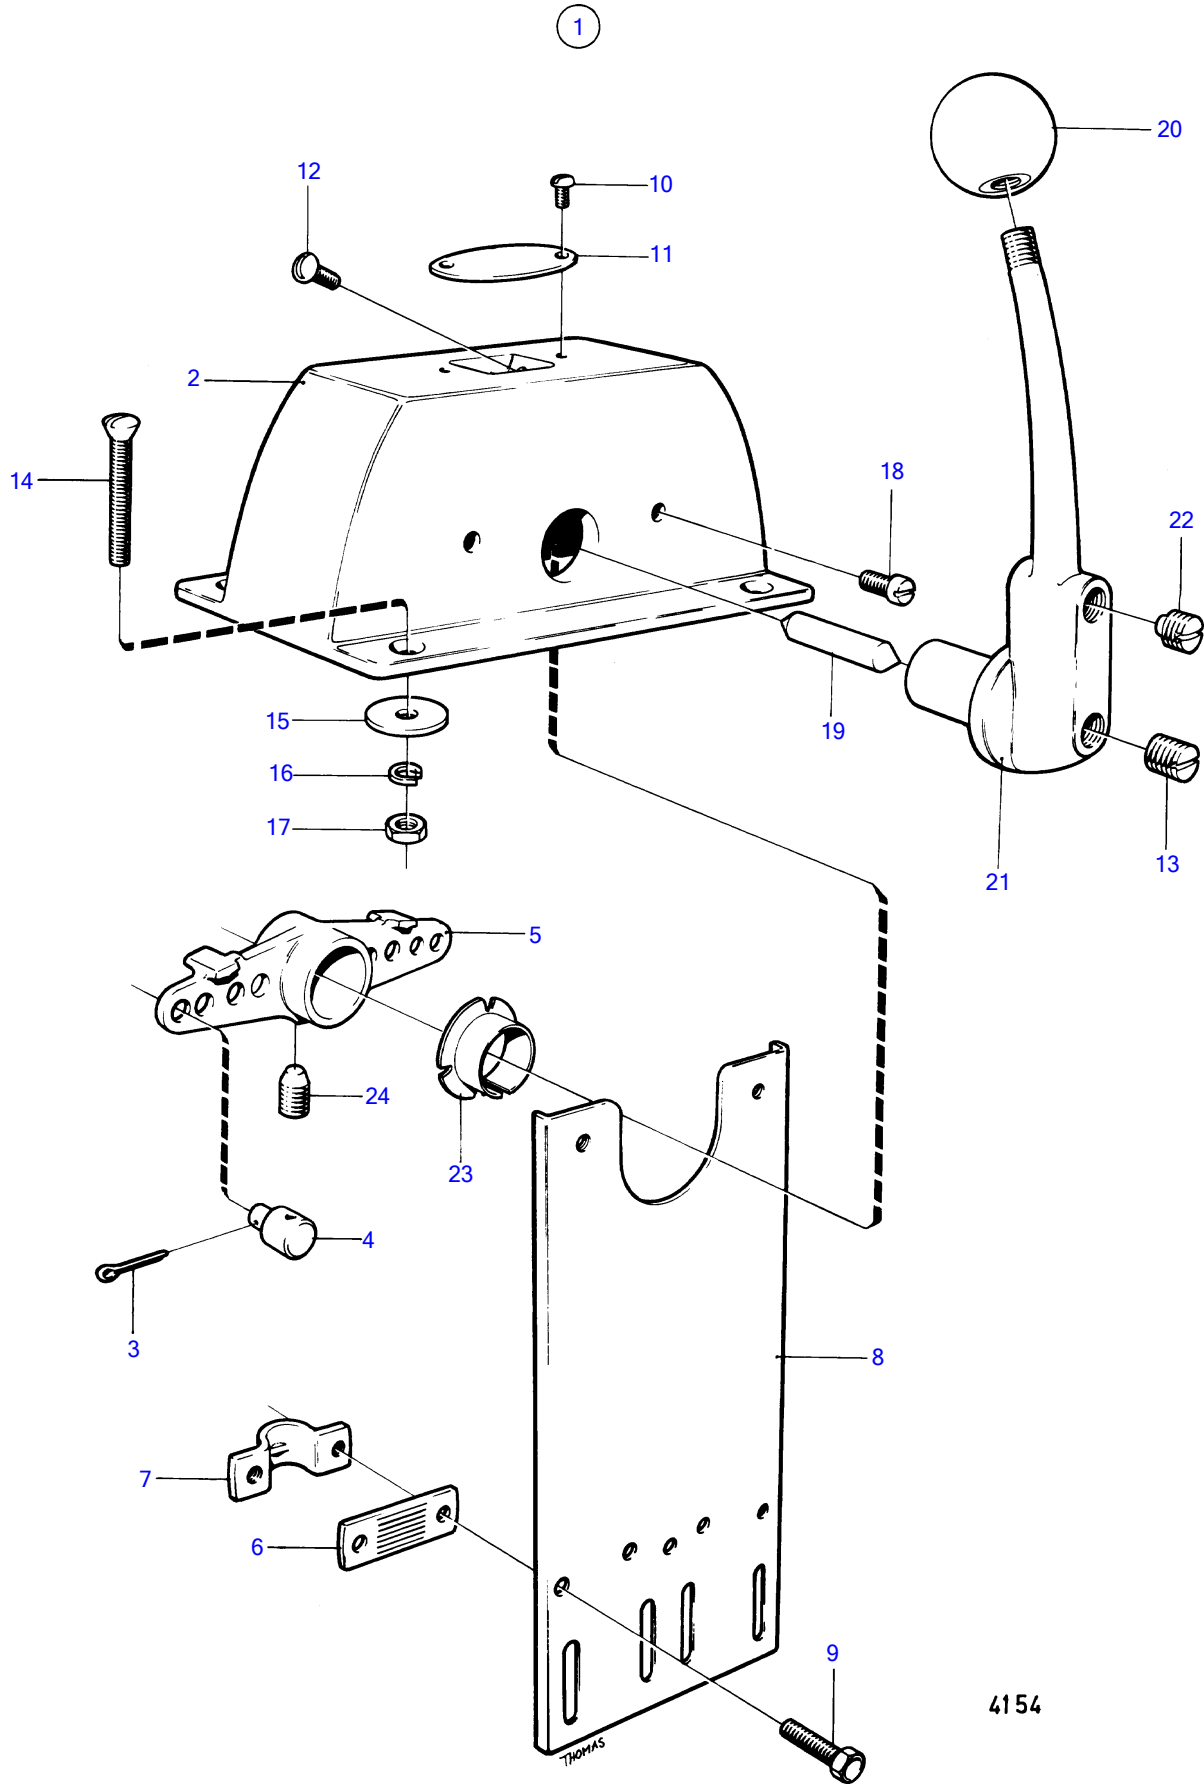

TAMD71B, TAMD73P-A, TAMD73WJ-A

TAMD71B, TAMD73P-A, TAMD73WJ-A

REF	PART NO.	QTY	DESCRIPTION	NOTES
1	(825627)	1	Control	Obsolete part
2		1	• Housing	
3	17276	1	• Split pin	
4	3852329	1	• Cube	(804312)
5		1	• Lever	
6		1	• Plate	
7		1	• Cable attachment	
8		1	• Bracket	
9	192245	2	• Screw	
10	(950001)	2	• Cross recessed screw	Obsolete part
11		1	• Sign	
12	192010	2	• Cross recessed screw	
13		2	• Screw	
14	(940269)	4	• Screw	Obsolete part
15	960138	4	• Washer	
16	941905	4	• Spring washer	
17	955844	4	• Hexagon nut	
18	(940204)	2	• Cross recessed screw	Obsolete part
19		1	• Pin	
20		1	• Handle ball	
21		1	• Control arm	
22	(827756)	1	• Lock screw	Obsolete part
23		1	• Bearing	
24		1	• Lock screw	