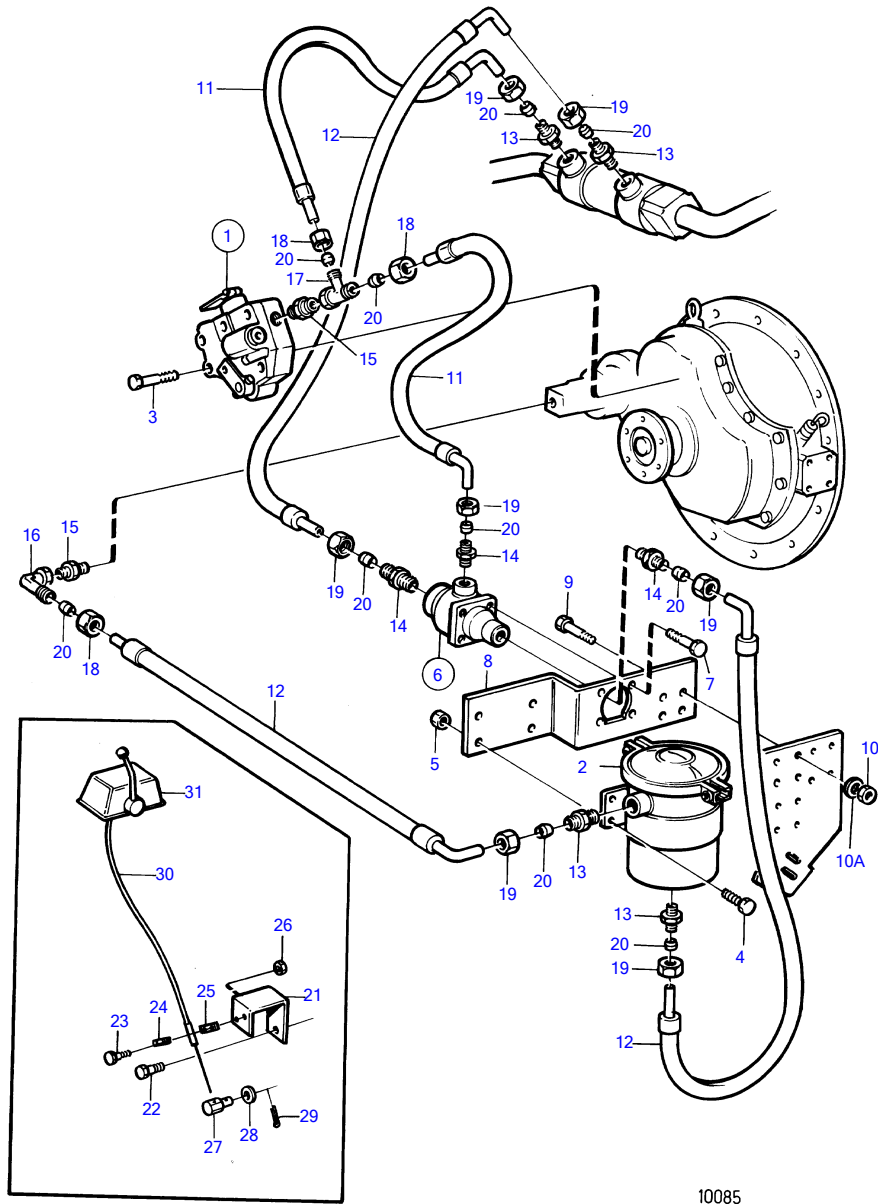

TAMD71B, TAMD73P-A, TAMD73WJ-A

10085

## TAMD71B, TAMD73P-A, TAMD73WJ-A

REF	PART NO.	QTY	DESCRIPTION	NOTES
1	(863419)	1	Slip valve	For MG5061,5061A, Obsolete part
	(863421)	1	Slip valve	For MG507-1,507A-1, Obsolete part
2		1	• Oil filter	
3		6	• Screw	
4	946329	4	Flange screw	
5	971098	4	Flange lock nut	
6	863420	1	Thermostat valve	
7	940117	4	Hexagon screw	
8	863313	1	Bracket	
9	970900	4	Hexagon screw	
10	971072	4	Hexagon nut	
10A	940280	4	Spring washer	
11	837935	2	Hose	L=420mm (837355)
12	837935	3	Hose	L=460mm
13	968132	4	Nipple	
14	863418	3	Nipple	
15	941750	2	Nipple	
16	964016	1	Elbow nipple	
17	945837	1	T-nipple	
18	956984	3	Fitting nut	
19	941331	7	Fitting nut	
20	1677898	10	Ferrule	(956970)
21	(863295)	1	Bracket	Obsolete part
22	946472	1	Flange screw	
23	956079	2	Cross recessed screw	
24	21471054	1	Bracket	For control cable 333, 33C.
	6853782	1	Cable clamp	For control cable 443, 43C.
25	819068	1	Washer	
26	963104	2	Lock nut	
27	853217	1	Cube	
28	940191	1	Washer	
29	17253	1	Split pin	
30		X	Control cable	See group 27
31		X	Control	See group 27