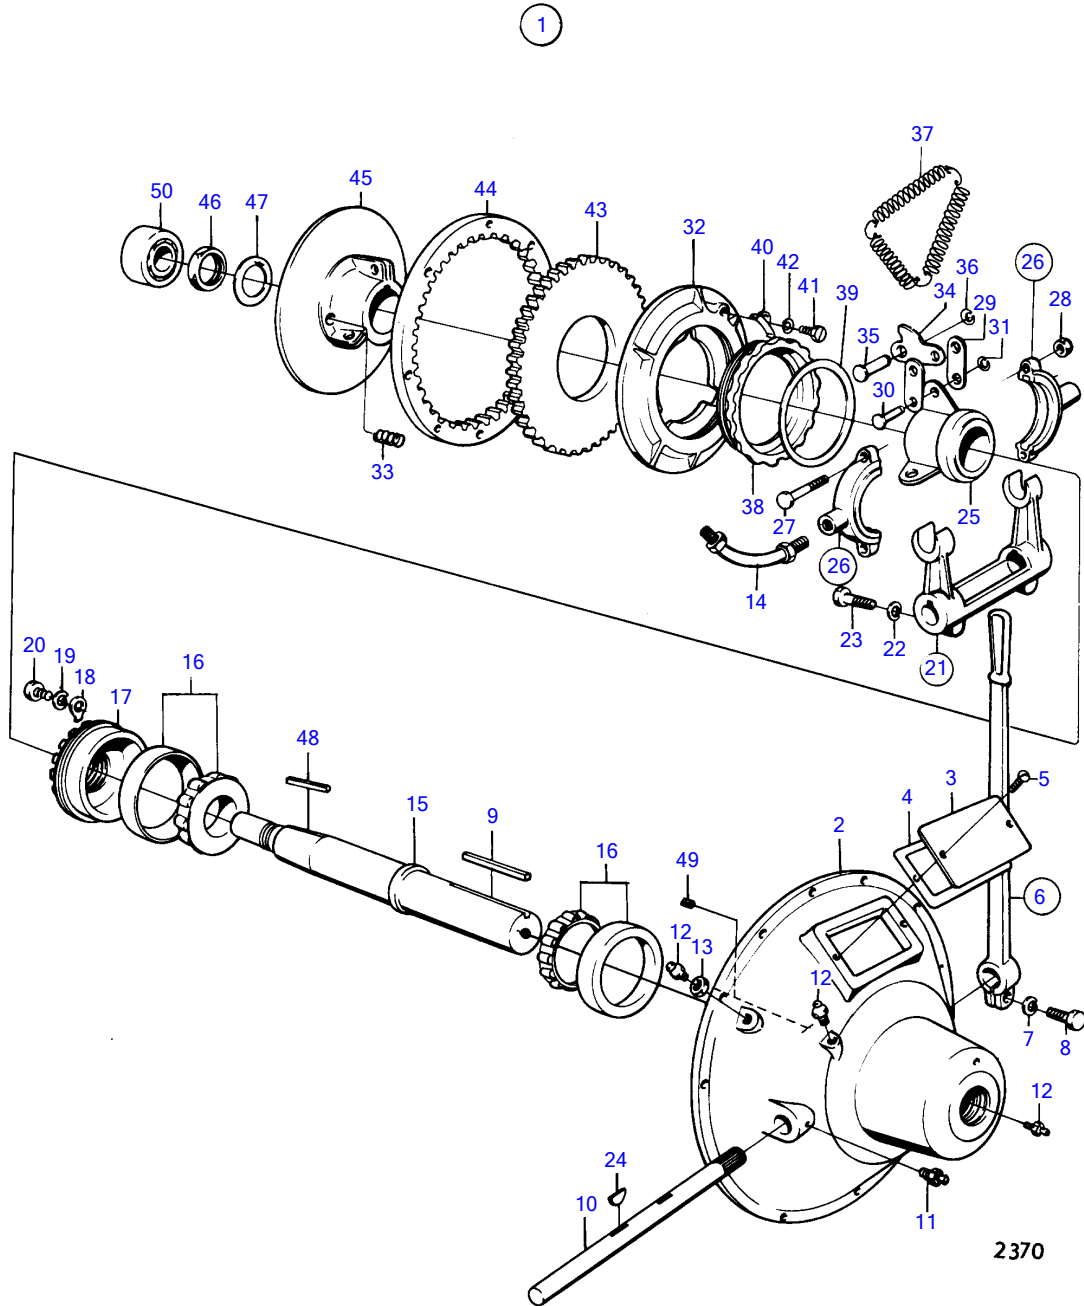

TAMD71B

TAMD71B

REF	PART NO.	QTY	DESCRIPTION	NOTES
1	(849716)	1	Clutch	PTA4870, Obsolete part
2		1	• Housing	
3	(815347)	1	• Instruction	Obsolete part
4	(815334)	1	• Gasket	Obsolete part
5	(842184)	2	Screw	Obsolete part
6	(815333)	1	• Control lever	Is not included in clutch 849716 complete., Obsolete part
7	942336	1	• • Spring washer	
8	940162	1	• • Hexagon screw	
9	(815303)	1	• Key	Obsolete part
10	(815319)	1	• Shaft	Obsolete part
11	(819353)	2	• Lubricator	Obsolete part
12	(827632)	2	• Lubricator	Obsolete part
13	(815351)	1	• Nut	Obsolete part
14	815387	1	Fitting	
15	815346	1	• Drive	
16	(815340)	2	• Bearing	Obsolete part
17	(815345)	1	• Retainer	Obsolete part
18	(815316)	1	• Plate	Obsolete part
19	941907	1	• Spring washer	
20	940113	1	• Hexagon screw	
21	(815337)	1	• Release fork	Obsolete part
22	942336	2	• • Spring washer	
23	955535	2	• • Hexagon screw	
24	(815320)	2	• Woodruff key	Obsolete part
26	815360	1	Throw-out bearing	
27	(955661)	2	• Hexagon screw	Obsolete part
28	950373	2	• Lock nut	
29	815371	6	Link	
30	815361	6	Pin	
31	815359	6	Lock ring	
32	815367	1	Plate	
33	(815372)	3	Spring	Obsolete part
34	815370	3	Intermediate lever	
35	815362	3	Pin	
36	815358	3	Lock ring	
37	815379	1	Spring	
38	(817763)	1	Nut	Obsolete part
39	817764	1	Adjusting washer	
40	815377	1	Lock	
41	(827520)	1	Screw	Obsolete part
42	940155	1	Toothed washer	
43	815357	1	Disc	
44	(814879)	1	Gear ring	Is not included in clutch 849716 complete., Obsolete part
45	815366	1	Clutch	
46	(815321)	1	Nut	Obsolete part
47	815322	1	Washer	
48	(827518)	1	Key	Obsolete part
49	(815330)	1	Set screw	Obsolete part
50	183455	1	Ball bearing	Is not included in clutch 849716 complete.