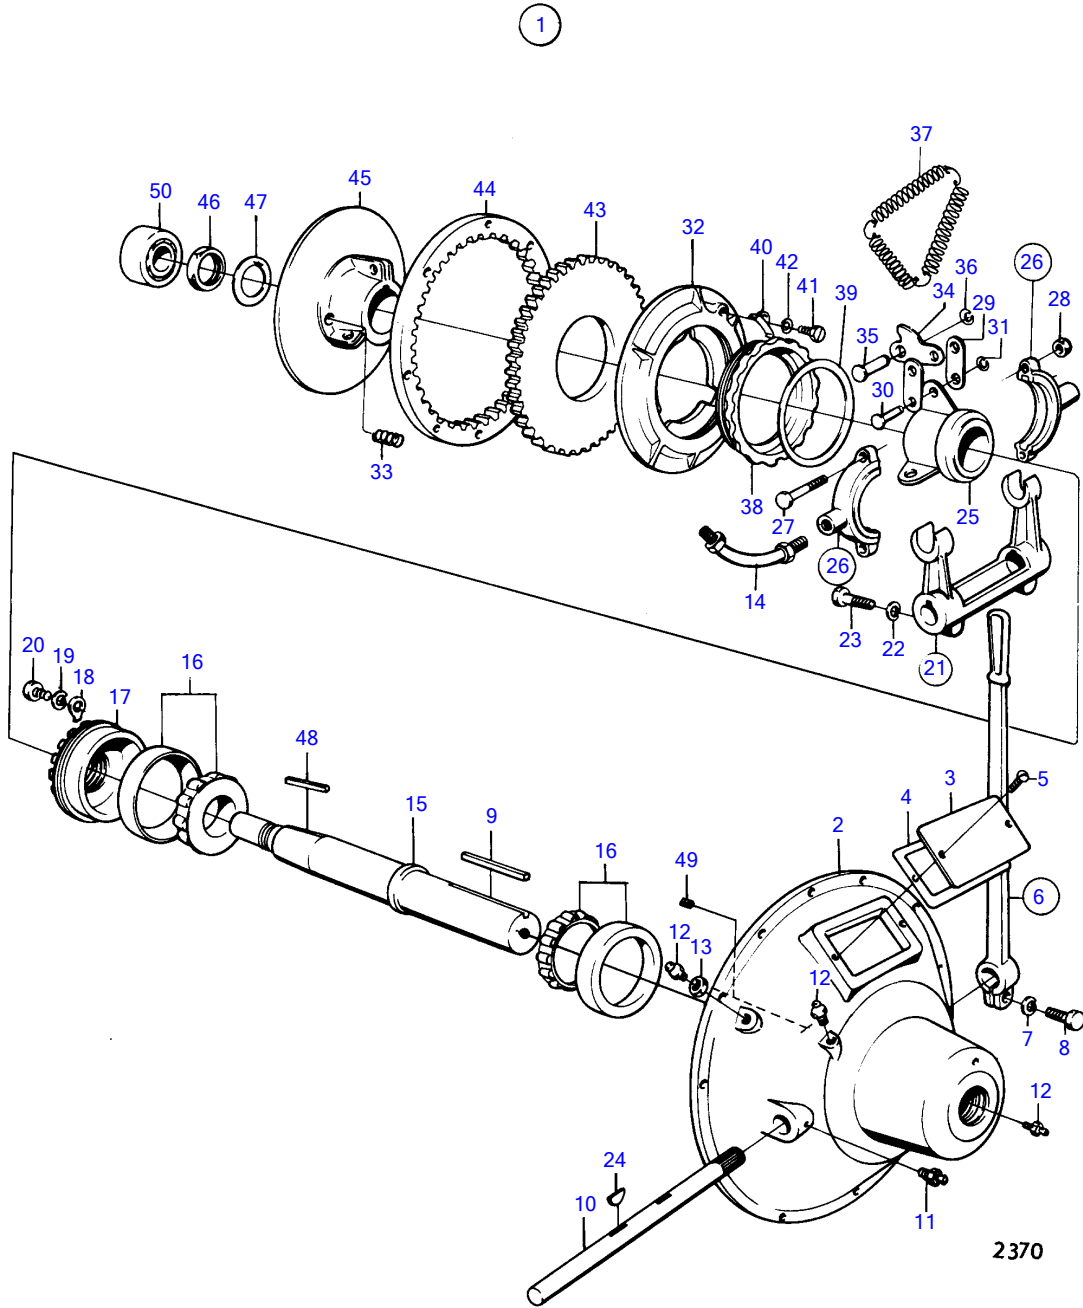

TAMD71B

TAMD71B

REF	PART NO.	QTY	DESCRIPTION	NOTES
1	815263	1	Clutch	PTA4860
2		1	• Housing	
3	(815347)	1	• Instruction	Obsolete part
4	(815334)	1	• Gasket	Obsolete part
5	950044	2	• Cross recessed screw	
6	(815333)	1	• • Control lever	Is not included in clutch 849716 complete., Obsolete part
7	942336	1	• • • Spring washer	
8	940162	1	• • • Hexagon screw	
9	(815303)	1	• • Key	Obsolete part
10	(815319)	1	• • Shaft	Obsolete part
11	(819353)	2	• • Lubricator	Obsolete part
12	(827632)	3	• • Lubricator	Obsolete part
13	(815351)	1	• • Nut	Obsolete part
14	(819891)	1	• • Lubricating hose	Obsolete part
15	815346	1	• • • Drive	
16	(815340)	2	• • • Bearing	Obsolete part
17	(815345)	1	• • • Retainer	Obsolete part
18	(815316)	1	• • • Plate	Obsolete part
19	941907	1	• • • Spring washer	
20	940113	1	• • • Hexagon screw	
21	(815337)	1	• • • Release fork	Obsolete part
22	942336	2	• • • • Spring washer	
23	955535	2	• • • • Hexagon screw	
24	(815320)	2	• • • Woodruff key	Obsolete part
25	815373	1	• • • Engaging sleeve	
26	(819893)	1	• • • Collar	Obsolete part
27	(955661)	2	• • • • Hexagon screw	Obsolete part
28	950373	2	• • • • Lock nut	
29	815371	6	• Link	
30	815361	6	• Pin	
31	815359	6	• Lock ring	
32	815367	1	• Plate	
33	(815372)	3	• Spring	Obsolete part
34	815370	3	• Intermediate lever	
35	815362	3	• Pin	
36	815358	3	• Lock ring	
37	815379	1	• Spring	
38	(817763)	1	• Nut	Obsolete part
39	817764	1	• Adjusting washer	
40	815377	1	• Lock	
41	(827520)	1	• Screw	Obsolete part
42	940155	1	• Toothed washer	
43	815357	1	• Disc	
44	(814879)	1	• Gear ring	Is not included in clutch 849716 complete., Obsolete part
45	815366	1	• Clutch	
46	(815321)	1	• Nut	Obsolete part
47	815322	1	• Washer	
48	(815335)	1	• Key	Obsolete part
49	(815330)	1	• Set screw	Obsolete part
50	183455	1	• Ball bearing	Is not included in clutch 849716 complete.