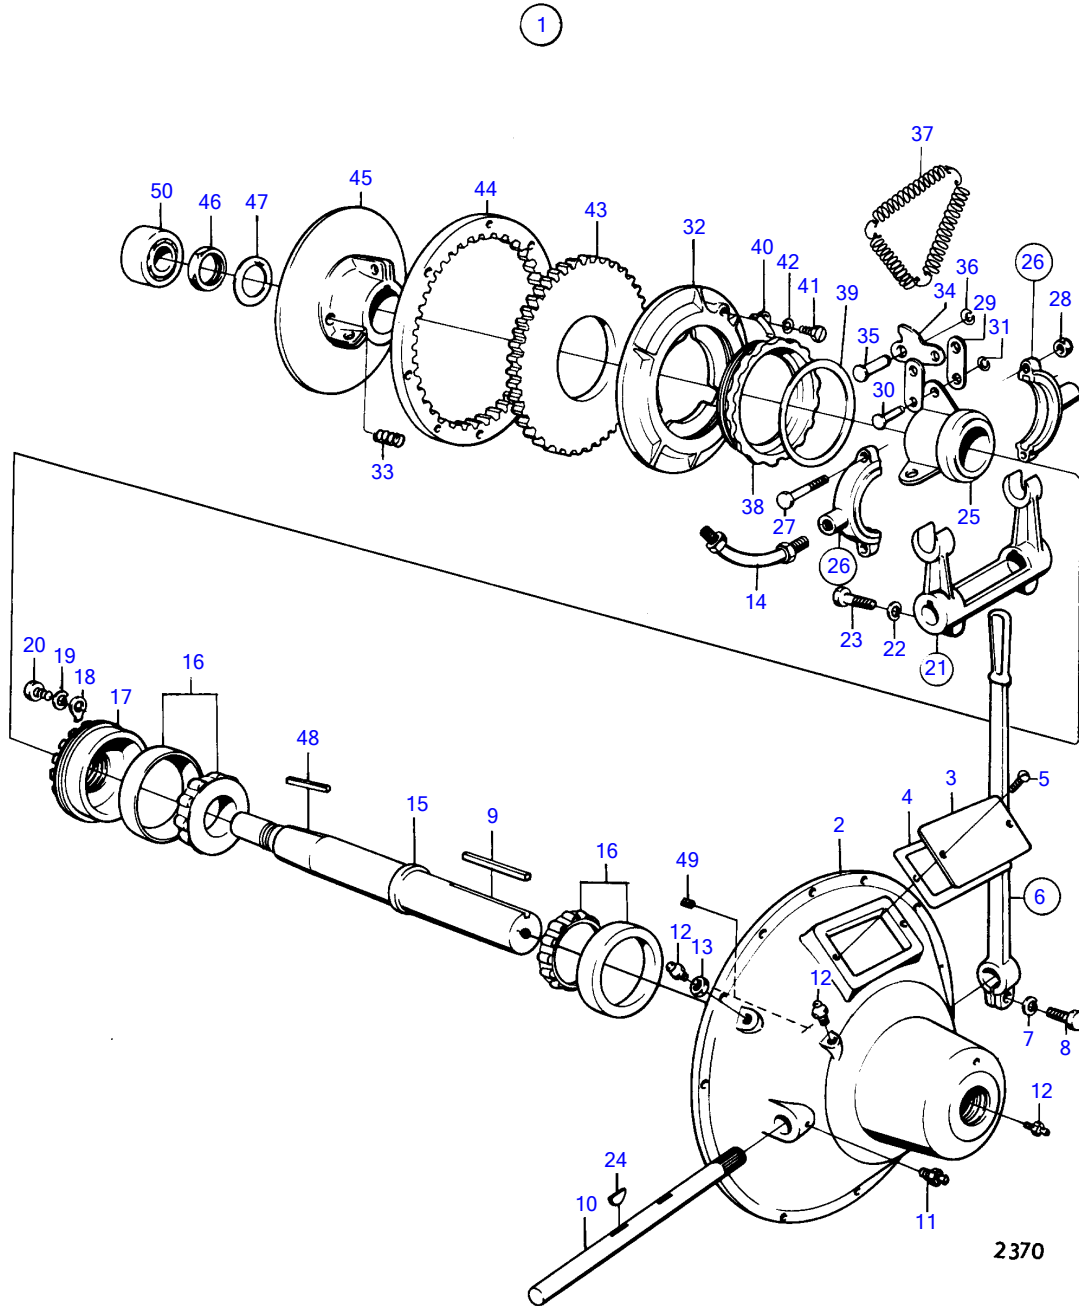

TAMD71B

## TAMD71B

REF	PART NO.	QTY	DESCRIPTION	NOTES
1	815263	1	Clutch	PTA4860
2		1	• Housing	
3	(815347)	1	• Instruction	Obsolete part
4	(815334)	1	• Gasket	Obsolete part
5	950044	2	• Cross recessed screw	
6	(815333)	1	• • Control lever	Is not included in clutch 849716 complete., Obsolete part
7	942336	1	• • • Spring washer	
8	940162	1	• • • Hexagon screw	
9	(815303)	1	• • Key	Obsolete part
10	(815319)	1	• • Shaft	Obsolete part
11	(819353)	2	• • Lubricator	Obsolete part
12	(827632)	3	• • Lubricator	Obsolete part
13	(815351)	1	• • Nut	Obsolete part
14	(819891)	1	• • Lubricating hose	Obsolete part
15	815346	1	• • • Drive	
16	(815340)	2	• • • Bearing	Obsolete part
17	(815345)	1	• • • Retainer	Obsolete part
18	(815316)	1	• • • Plate	Obsolete part
19	941907	1	• • • Spring washer	
20	940113	1	• • • Hexagon screw	
21	(815337)	1	• • • Release fork	Obsolete part
22	942336	2	• • • • Spring washer	
23	955535	2	• • • • Hexagon screw	
24	(815320)	2	• • • Woodruff key	Obsolete part
25	815373	1	• • • Engaging sleeve	
26	(819893)	1	• • • Collar	Obsolete part
27	(955661)	2	• • • • Hexagon screw	Obsolete part
28	950373	2	• • • • Lock nut	
29	815371	6	• Link	
30	815361	6	• Pin	
31	815359	6	• Lock ring	
32	815367	1	• Plate	
33	(815372)	3	• Spring	Obsolete part
34	815370	3	• Intermediate lever	
35	815362	3	• Pin	
36	815358	3	• Lock ring	
37	815379	1	• Spring	
38	(817763)	1	• Nut	Obsolete part
39	817764	1	• Adjusting washer	
40	815377	1	• Lock	
41	(827520)	1	• Screw	Obsolete part
42	940155	1	• Toothed washer	
43	815357	1	• Disc	
44	(814879)	1	• Gear ring	Is not included in clutch 849716 complete., Obsolete part
45	815366	1	• Clutch	
46	(815321)	1	• Nut	Obsolete part
47	815322	1	• Washer	
48	(815335)	1	• Key	Obsolete part
49	(815330)	1	• Set screw	Obsolete part
50	183455	1	• Ball bearing	Is not included in clutch 849716 complete.